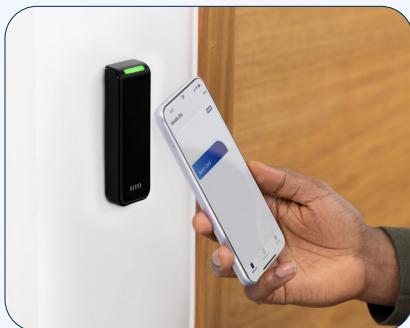

Introducing HID Vento: the next generation reader for enhanced door access.

Discover the power of the HID Vento reader that enables effortless and secure door access using HID Vento credentials and simplified mobile access support. Built upon the customer value pillars of affordability, convenience and flexibility with enhanced security, HID Vento sets a new standard for access control in a competitive market.

As a cost-effective, multi-technology RFID & Bluetooth® Low Energy reader, HID Vento offers features that are carefully tailored to deliver exceptional value without compromising on security. Its streamlined installation process makes it the perfect choice for a wide range of premises with varying security needs. HID Vento offers a superior level of security compared to its competitors, ensuring peace of mind for your access control system.

Benefit from HID Vento's simplified ordering and management processes, making it easy to implement and maintain. Enhanced security with cost-effective HID Vento credentials are specifically designed to work only with HID Vento readers with an HID managed secure format.

Experience the advantages of HID Vento's secure, user-friendly access control solution and open the door to a seamless experience with mobile-ready readers.

Discover the future of access control with Vento — security made smarter, simpler and stronger.

HID VENTO

- Simple
- Versatile
- Cost-effective
- Secure