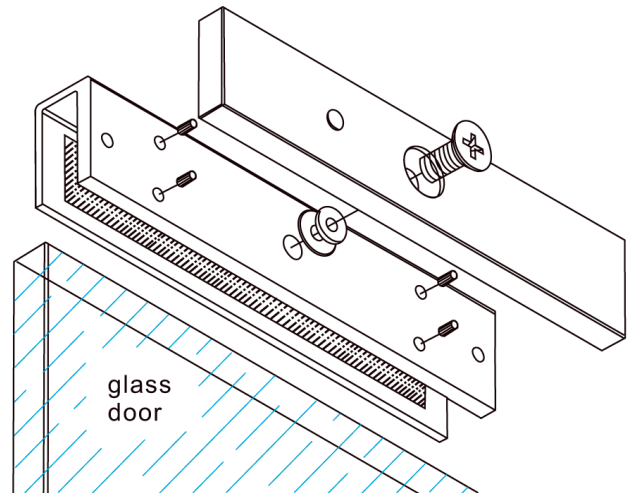

### ► Specification

Model	AX-M320-ZL
Size(unit:mm)	130Lx40Wx28H
Suitable For	Frameless glass door (8-15mm)
Weight	0.24kg

### ► Installation

Pull glass door leaf(swing out)

U Bracket Installation

- A. If the door is glass door, need to install the U bracket.
- B. Use the Allen key to fix the U bracket on the glass door.
- C. Fix the amature plate on the U bracket.