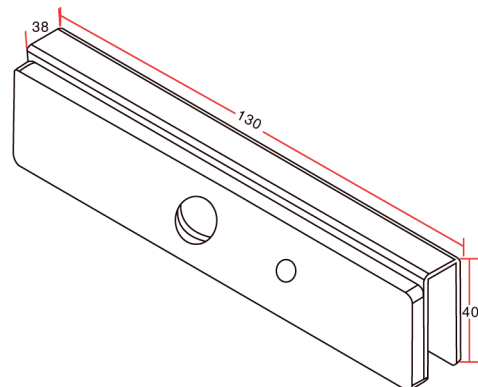

### ► Specification

Model	AX-M320-ZL
Size(unit:mm)	130Lx40Wx28H
Suitable For	Frameless glass door (8-15mm)
Weight	0.24kg

### ► Installation

Pull glass door leaf(swing out)

U Bracket Installation

- A. If the door is glass door, need to install the U bracket.
- B. Use the Allen key to fix the U bracket on the glass door.
- C. Fix the amature plate on the U bracket.