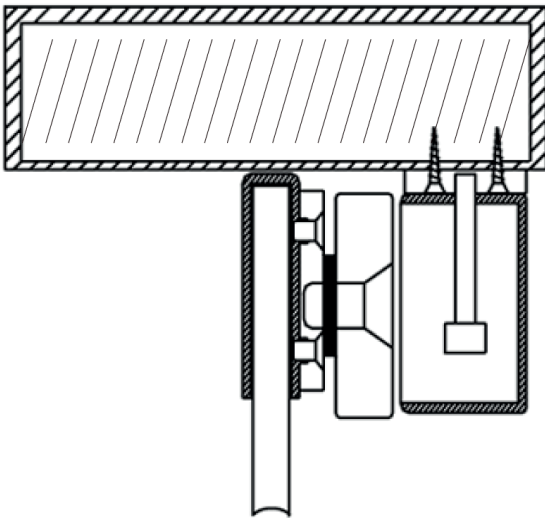

AX-M320-U

U Bracket for Framelss Glass Door

► Specification

Model	AX-M320-ZL
Size(unit:mm)	130Lx40Wx28H
Suitable For	Frameless glass door (8-15mm)
Weight	0.24kg

► Installation

Pull glass door leaf(swing out)