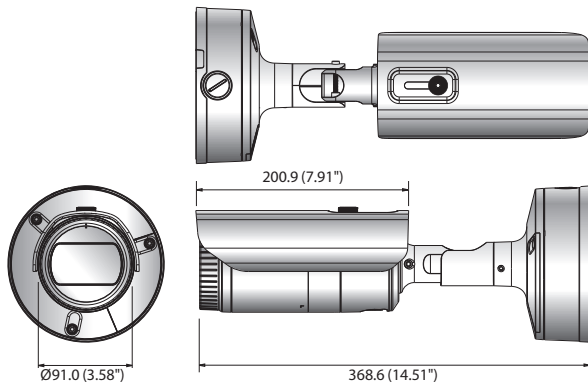

# XNO-6080R

2M Network IR Bullet Camera

## Key Features

- Max. 2megapixel (1920 x 1080) resolution
- 2.8 ~ 12mm (4.3x) motorized varifocal lens
- Max. 60fps@all resolutions (H.265/H.264)
- H.265, H.264, MJPEG codec supported, Multiple streaming
- Day & Night (ICR), WDR (150dB), Defog
- Loitering, Directional detection, Fog detection, Audio detection, Digital auto tracking, Sound classification, Tampering
- Motion detection, Handover
- SD/SDHC/SDXC memory slot (Max. 512GB)
- Hallway view, WiseStream II support
- IR viewable length 50m, IP67/IP66, NEMA 4X, IK10
- LDC support (Lens Distortion Correction)
- PoE / 24V AC, 12V DC, Bi-directional audio support

## Dimensions

Unit : mm (inch)