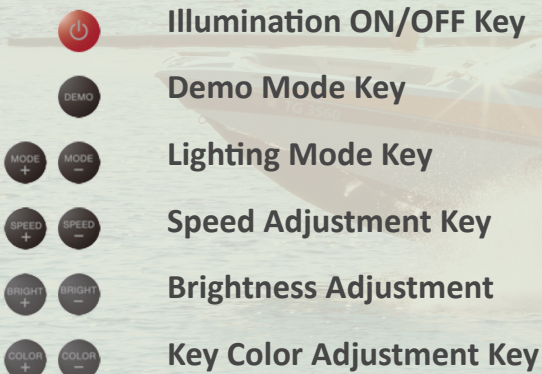

XM77TWL - UPC: 019048236319 | XM77TBL - UPC: 019048236326