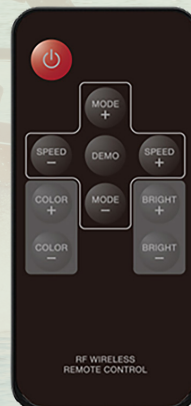

### FEATURES & HIGHLIGHTS

- **XM77TWL / XM77TBL –**  
7.7" Marine & Powersports Tower Speakers  
Available in White or Black Enclosures.
- **Dynamic 2-Way Audio –**  
Premium 7.7" coaxial drivers deliver crisp highs, strong mid-bass, and powerful low-end, ensuring your music cuts through wind, waves, and engine noise.
- **Marine-Grade Construction –**  
Housed in white or black, weather-resistant enclosures with an IPX6 water-resistance rating, these tower speakers are built to perform in all conditions.
- **Frequency Response –**  
55Hz–20kHz provides extended full-range audio, from deep bass to clear highs.
- **Power Handling –**  
Delivers 100W RMS, producing strong, clear sound even in the harshest outdoor environments.
- **Impedance –**  
4Ω ensures efficient power transfer from your amplifier or audio system.
- **Sensitivity –**  
89 dB (1 W/1 M) allows loud, clear sound even at lower power levels.
- **Reliable Waterproof Connection –**  
Includes a 6-pin waterproof speaker/RGB connector with a 3-meter length for easy and flexible installation.

### FEATURES & HIGHLIGHTS

- **Rugged Mounting System** – Built with a durable cast aluminum clamp that fits 2.25” to 3.25” round structures, offering swivel lock, flexible mounting.
- **Rotating logo cap for different mounting options.**

- **Maximum 12 Pairs can be connected and synchronized off one controller.**
- **Vibrant RGB Illumination** – 21-color LED lighting with customizable effects enhances your setup with bold, colorful accents.
- **21 Lighting Mode Patterns**
- **8 Brightness Adjustments**
- **7 Speed Adjustments**

- **Remote-Controlled Lighting** – Designed for Ease of Use, Adjust colors, modes, and pulse effects wirelessly for a fully personalized atmosphere.

XM77TWL - UPC: 019048236319 | XM77TBL - UPC: 019048236326