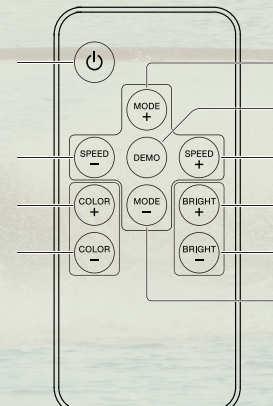

### FEATURES & HIGHLIGHTS

- **XM77TWL / XM77TBL –**  
7.7" Marine & Powersports Tower Speakers  
Available in White or Black Enclosures.
- **Dynamic 2-Way Audio –**  
Premium 7.7" coaxial drivers deliver crisp highs, strong mid-bass, and powerful low-end, ensuring your music cuts through wind, waves, and engine noise.
- **Marine-Grade Construction –**  
Housed in white or black, weather-resistant enclosures with an IPX6 water-resistance rating, these tower speakers are built to perform in all conditions.
- **Frequency Response –**  
55Hz–20kHz provides extended full-range audio, from deep bass to clear highs.
- **Power Handling –**  
Delivers 100W RMS, producing strong, clear sound even in the harshest outdoor environments.
- **Impedance –**  
4Ω ensures efficient power transfer from your amplifier or audio system.
- **Sensitivity –**  
89 dB (1 W/1 M) allows loud, clear sound even at lower power levels.
- **Reliable Waterproof Connection –**  
Includes a 6-pin waterproof speaker/RGB connector with a 3-meter length for easy and flexible installation.

### FEATURES & HIGHLIGHTS

- **Rugged Mounting System** – Built with a durable cast aluminum clamp that fits 2.25” to 3.25” round structures, offering swivel lock, flexible mounting.
- **Rotating logo cap for different mounting options.**

- **Maximum 12 Pairs can be connected and synchronized off one controller.**
- **Vibrant RGB Illumination** – 21-color LED lighting with customizable effects enhances your setup with bold, colorful accents.
- **21 Lighting Mode Patterns**
- **8 Brightness Adjustments**
- **7 Speed Adjustments**

- **Remote-Controlled Lighting** – Designed for Ease of Use, Adjust colors, modes, and pulse effects wirelessly for a fully personalized atmosphere.

XM77TWL - UPC: 019048236319 | XM77TBL - UPC: 019048236326