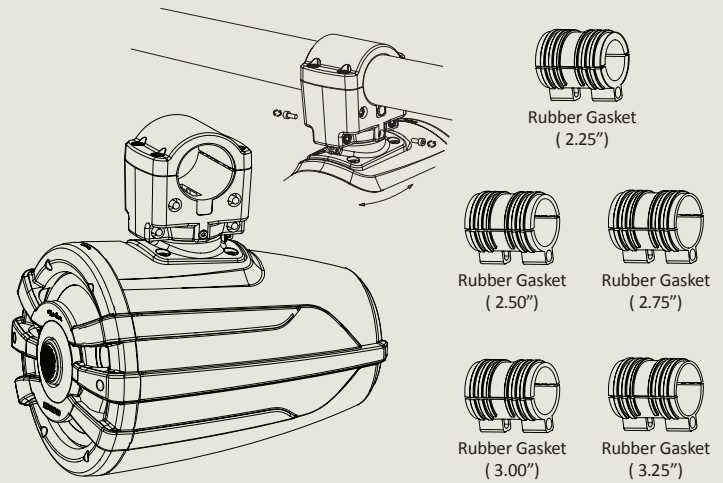

### FEATURES & HIGHLIGHTS

- **Rugged Mounting System** – Built with a durable cast aluminum clamp that fits 2.25” to 3.25” round structures, offering swivel lock, flexible mounting.
- **Rotating logo cap for different mounting options.**