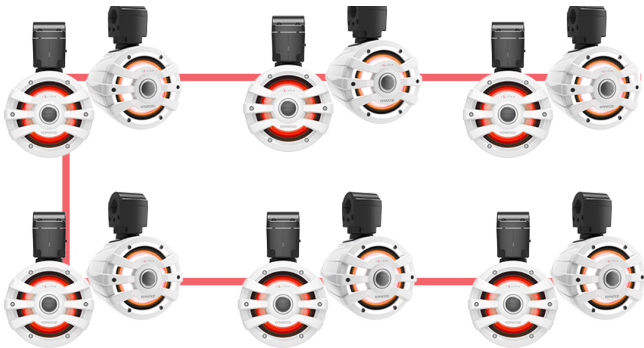

## XM77TWL / XM77TBL Coaxial Tower Speakers with Illumination

eXcelon  
Motorsports

XM77TWL / XM77TB blends reliable audio performance with customizable lighting, perfect for boats, ATVs, UTVs, or any powersport rig where visibility and style matter. With its durable enclosure, water resistance, and flexible mounting, it's tailored for rugged and wet environments.

### FEATURES & HIGHLIGHTS

- **XM77TWL / XM77TBL –**  
7.7" Marine & Powersports Tower Speakers  
Available in White or Black Enclosures.
- **Dynamic 2-Way Audio –**  
Premium 7.7" coaxial drivers deliver crisp highs, strong mid-bass, and powerful low-end, ensuring your music cuts through wind, waves, and engine noise.
- **Marine-Grade Construction –**  
Housed in white or black, weather-resistant enclosures with an IPX6 water-resistance rating, these tower speakers are built to perform in all conditions.
- **Frequency Response –**  
55Hz–20kHz provides extended full-range audio, from deep bass to clear highs.
- **Power Handling –**  
Delivers 100W RMS, producing strong, clear sound even in the harshest outdoor environments.
- **Impedance –**  
4Ω ensures efficient power transfer from your amplifier or audio system.
- **Sensitivity –**  
89 dB (1 W/1 M) allows loud, clear sound even at lower power levels.
- **Reliable Waterproof Connection –**  
Includes a 6-pin waterproof speaker/RGB connector with a 3-meter length for easy and flexible installation.

### FEATURES & HIGHLIGHTS

- **Rugged Mounting System** – Built with a durable cast aluminum clamp that fits 2.25” to 3.25” round structures, offering swivel lock, flexible mounting.
- **Rotating logo cap for different mounting options.**

- **Maximum 12 Pairs can be connected and synchronized off one controller.**
- **Vibrant RGB Illumination** – 21-color LED lighting with customizable effects enhances your setup with bold, colorful accents.
- **21 Lighting Mode Patterns**
- **8 Brightness Adjustments**
- **7 Speed Adjustments**