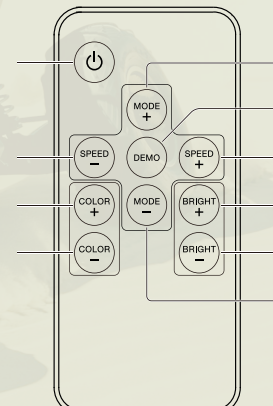

FEATURES & HIGHLIGHTS

- **Rugged Mounting System** – Built with a durable cast aluminum clamp that fits 1.5”–2” round structures, offering swivel lock, flexible mounting.
- **Rotating logo cap for different mounting options.**

Rubber Gasket (1.5")

Rubber Gasket (1.75")

Rubber Gasket (2")

- **Maximum 12 Pairs can be connected and synchronized off one controller.**
- **Vibrant RGB Illumination** – 21-color LED lighting with customizable effects enhances your setup with bold, colorful accents.
- **21 Lighting Mode Patterns**
- **8 Brightness Adjustments**
- **7 Speed Adjustments**

- **Remote-Controlled Lighting** – Designed for Ease of Use, Adjust colors, modes, and pulse effects wirelessly for a fully personalized atmosphere.

- **Illumination ON/OFF Key**
- **Demo Mode Key**
- **Lighting Mode Key**
- **Speed Adjustment Key**
- **Brightness Adjustment**
- **Key Color Adjustment Key**