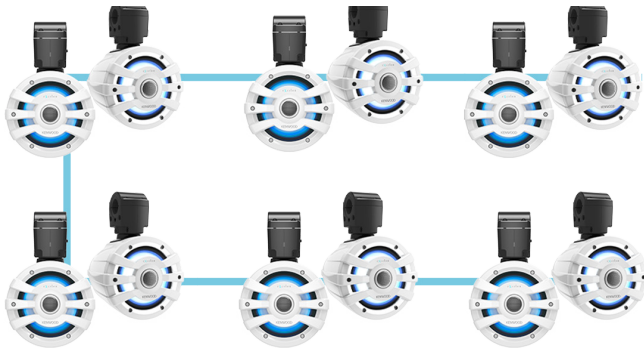

FEATURES & HIGHLIGHTS

- **XM65TWL / XM65TBL** – 6.5" Marine & Powersports Tower Speakers in White or Black Enclosures.
- **Dynamic 2-Way Audio** – Premium 6.5" coaxial drivers produce crisp highs and strong mid-bass, ensuring music cuts through wind, waves, and engine noise.
- **Marine-Grade Construction** – Housed in white, weather-resistant enclosures with an IPX6 water-resistance rating, these tower speakers are built to perform in all conditions.
- **Frequency Response** – 65Hz–20kHz delivers full-range audio, from deep bass to crisp highs.
- **Power Handling** – Provides 75W RMS for strong, clear sound that cuts through wind, engine noise, and outdoor environments.
- **Impedance** – 4Ω ensures efficient power transfer from your amplifier or audio system.
- **Sensitivity** – 87 dB (1 W/1 M) allows loud, clear sound even at lower power levels.
- **Reliable Waterproof Connection** – Features a 6-pin waterproof speaker/RGB connector with an extended 3-meter length for flexible installation.

FEATURES & HIGHLIGHTS

- **Rugged Mounting System** – Built with a durable cast aluminum clamp that fits 1.5”–2” round structures, offering swivel lock, flexible mounting.
- **Rotating logo cap for different mounting options.**

Rubber Gasket (1.5")

Rubber Gasket (1.75")

Rubber Gasket (2")

- **Maximum 12 Pairs can be connected and synchronized off one controller.**
- **Vibrant RGB Illumination** – 21-color LED lighting with customizable effects enhances your setup with bold, colorful accents.
- **21 Lighting Mode Patterns**
- **8 Brightness Adjustments**
- **7 Speed Adjustments**

- **Remote-Controlled Lighting** – Designed for Ease of Use, Adjust colors, modes, and pulse effects wirelessly for a fully personalized atmosphere.

- **Illumination ON/OFF Key**
- **Demo Mode Key**
- **Lighting Mode Key**
- **Speed Adjustment Key**
- **Brightness Adjustment**
- **Key Color Adjustment Key**