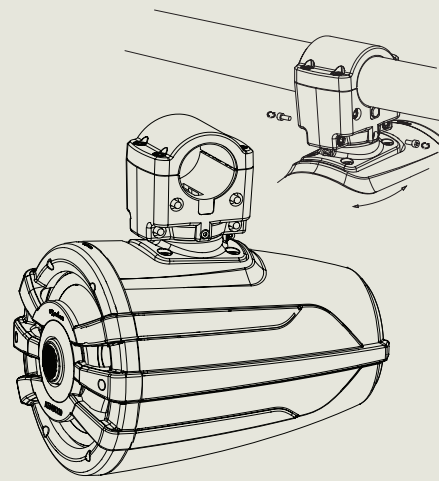

KENWOOD

XM65TWL / XM65TBL Coaxial Tower Speakers with Illumination

XM65TWL / XM65TBL blends reliable audio performance with customizable lighting, perfect for boats, ATVs, UTVs, or any powersport rig where visibility and style matter. With its durable enclosure, water resistance, and flexible mounting, it's tailored for rugged and wet environments.

FEATURES & HIGHLIGHTS

- **XM65TWL / XM65TBL** – 6.5" Marine & Powersports Tower Speakers in White or Black Enclosures.
- **Dynamic 2-Way Audio** – Premium 6.5" coaxial drivers produce crisp highs and strong mid-bass, ensuring music cuts through wind, waves, and engine noise.
- **Marine-Grade Construction** – Housed in white, weather-resistant enclosures with an IPX6 water-resistance rating, these tower speakers are built to perform in all conditions.
- **Frequency Response** – 65Hz–20kHz delivers full-range audio, from deep bass to crisp highs.
- **Power Handling** – Provides 75W RMS for strong, clear sound that cuts through wind, engine noise, and outdoor environments.
- **Impedance** – 4Ω ensures efficient power transfer from your amplifier or audio system.
- **Sensitivity** – 87 dB (1 W/1 M) allows loud, clear sound even at lower power levels.
- **Reliable Waterproof Connection** – Features a 6-pin waterproof speaker/RGB connector with an extended 3-meter length for flexible installation.

FEATURES & HIGHLIGHTS

- **Rugged Mounting System** – Built with a durable cast aluminum clamp that fits 1.5”–2” round structures, offering swivel lock, flexible mounting.
- **Rotating logo cap for different mounting options.**