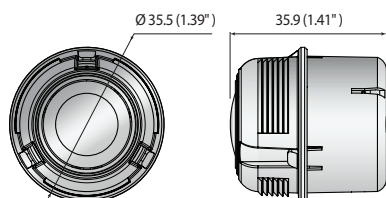

SLA-5M3700D/5M4600D/5M7000D

Interchangeable 5MP lenses for PNM-9000VD

Dimensions

Unit : mm (inch)

Key Features

- 0.16Lux@Color, B/W
- WDR 120dB, Day&Night (Electrical)
- Selectable lens options
- 3.7 / 4.6 / 7.0mm fixed lens

	SLA-5M3700D	SLA-5M4600D	SLA-5M7000D
VIDEO			
Imaging Device	1/1.8" 5MP CMOS	1/1.8" 5MP CMOS	1/1.8" 5MP CMOS
Effective Pixels	2616(H) x 1976(V)	2616(H) x 1976(V)	2616(H)x1976(V)
Minimum Illumination	Color : 0.16Lux (F1.6, 1/30sec, 30IRE) B/W : 0.16Lux (F1.6, 1/30sec, 30IRE)"	Color : 0.16Lux (F1.6, 1/30sec, 30IRE) B/W : 0.16Lux (F1.6, 1/30sec, 30IRE)	Color : 0.16Lux (F1.6, 1/30sec, 30IRE) B/W : 0.16Lux (F1.6, 1/30sec, 30IRE)
LENS			
Focal Length	3.7mm fixed focal	4.6mm fixed focal	7.0mm fixed focal
Maximum Aperture Ratio	F1.6	F1.6	F1.6
Angular Field of View	H : 97.5°, V : 71.9°, D : 126.2°	H : 77.9°, V : 57.9°, D : 98.7°	H : 50.7°, V : 37.8°, D : 63.8°
Lens Type	Fixed focal	Fixed focal	Fixed focal
PAN / TILT / ROTATE			
Pan / Tilt / Rotate Range	-90°~+90° / +36~+73° / -180°~+180°	-90°~+90° / +21°~+85° / -180°~+180°	-90°~+90° / +12~+93° / -180°~+180°
OPERATIONAL			
Wide Dynamic Range	120dB	120dB	120dB
Day & Night	Auto (Electrical)	Auto (Electrical)	Auto (Electrical)
MECHANICAL			
Color / Material	Black / Plastic	Black / Plastic	Black / Plastic
Product dimensions / weight	Ø35.5 x 35.9mm (1.40 x 1.41") / 35g (0.08 lb)	Ø35.5 x 35.9mm (1.40 x 1.41") / 35g (0.08 lb)	Ø35.5 x 35.9mm (1.40 x 1.41") / 35g (0.08 lb)