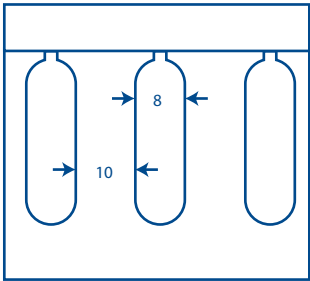

trunking **Slotted Duct**

Description

- Slotted ducts, ideal for cabling conduction in electrical and communications dashboards.
- Used for all cabling applications where protection from the cables, outlets, etc. is essential.
- With parallel gas on both sides to facilitate cutting.
- Maximum working temperature: 85°C
- Color: white and gray
- Cable capacity: 60~70 pieces AWG 16-14
- Commercial presentation: 2 m

Dimensions

Code	W (mm)	H (mm)	Cable Quantity
8901-01254	40	40	
8901-01255	45	45	60 - 70 pieces
8901-01256	60	60	120 - 135 pieces

* Dimensions mm

Color	Code	Barcode	Packing
White	8901-01254	7506218111222	2 m
Gray	8901-01255	7506218111635	2 m
Gray	8901-01256	7506218111642	2 m