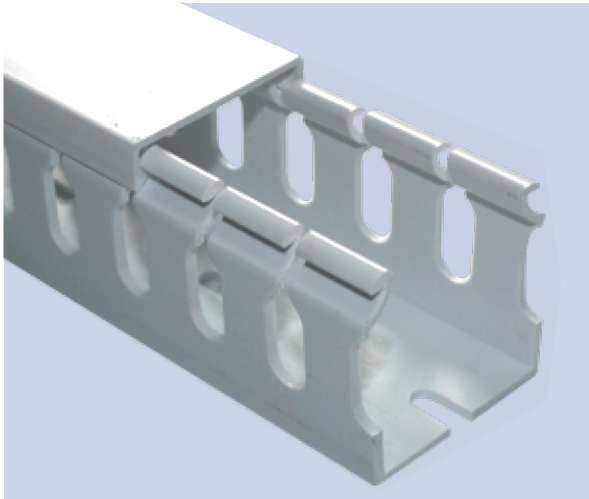

SLOTTED DUCT

ISO 9001-2008

THORSMEX, S.A. DE C.V.
Blvd. Manuel Ávila Camacho 2900-701, Fracc. Los Pirules, Tlalneantla, Edo. de México, C.P.54040
Tel: (01-55) 5379-67-47 Área comercial: EXT 104, 105, 119, 120 y 128 Fax: (01-55) 5379-81- 66
E-mail: thorsman@thorsman.com.mx
web: www.thorsmex.com.mx

"Images are are only illustrative, tones and models may vary"