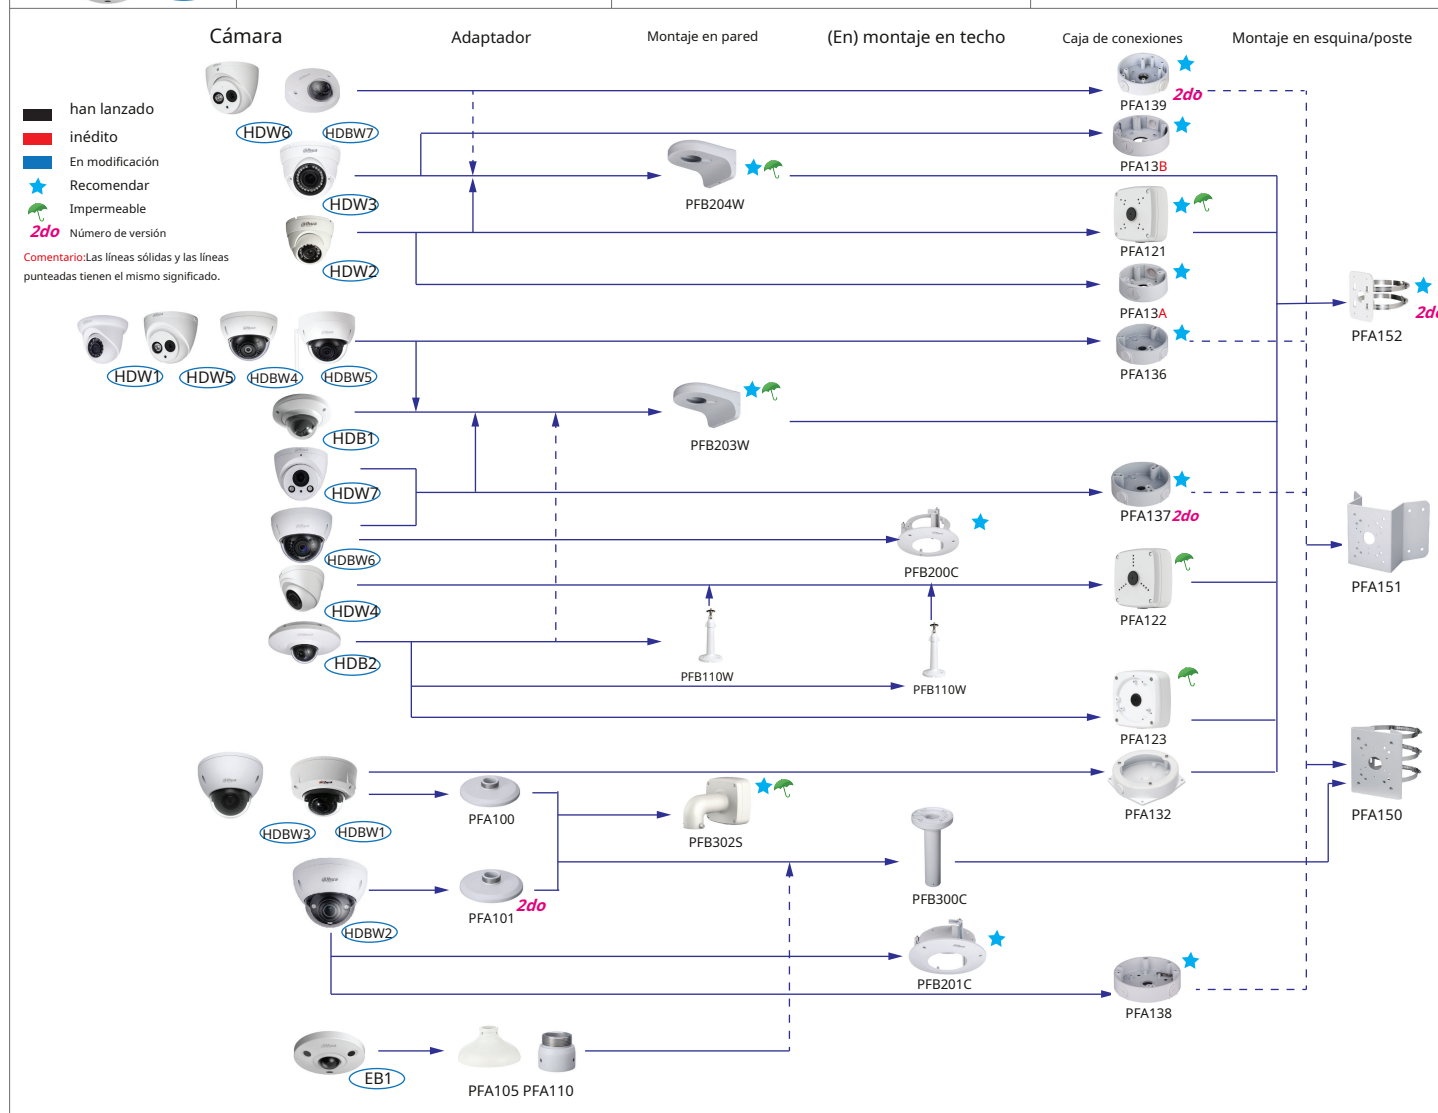

Forma	Cosa análoga	HDCVI	La red
(HDB1)			HDB4231/4431C-AS, EB5400/5500
(HDB2)			HDB4100/4200/4300F-PT
(HDW1)	DW181E	HDW2120/2220/2221S	HDW1020/1120/1220/1320/1420S
(HDW2)		HDW1000/1100/1200/1220M, HDW2120/2220/2221/2401M	HDW4221/4231/4421/4431M
(HDW3)	DW181R-VF	HDW1100/1200/2120/2220R-VF	
(HDW4)	DW181R	HDW1000/1100/1200/1220R	
(HDW5)		HDW2120/2220/2221E	HDW4221/4421E(-AS)
(HDW6)		HDW2401EM, HDW1100/1200/1220/2221EMETRO(-A)	HDW4221/4231/4421/4431/4830EMETRO-COMO
(HDW7)		HDW2120/2220/2221/2401R-Z	HDW2121/2221/2320/2421R-ZS
(HDBW1)			HDB(W)8281-Z
(HDBW2)		HDBW3231E-Z	HDBW5121/5221/5231/5421/5431/5830/8231/8331/81200/81230E-Z
(HDBW3)		HDBW3220E-Z	
(HDBW4)		HDBW1100/1200/2120/2220/2221/2401E	HDBW1120/1220/1320/1420E, HDBW4221/4421E(-AS), HDBW4231/4431/4830E-AS
(HDBW5)			HDBW1120/1320E-W
(HDBW6)	DBW181R-VF	HDBW1100/1200/2120/2220R-VF, HDBW2120/2220/2221/2401R-Z	HDBW2121/2221/2320/2421R-ZS/VFS
(HDBW7)	DBW183H MW183H	HDBW2120/2220/2221F, HDBW2120/2220F-M	HDBW4221/4421F(-AS/M), HDBW4231/4431F-AS/M, HDBW4221F-W
(EB1)			EBW8600/81200, EBW8600-IVC