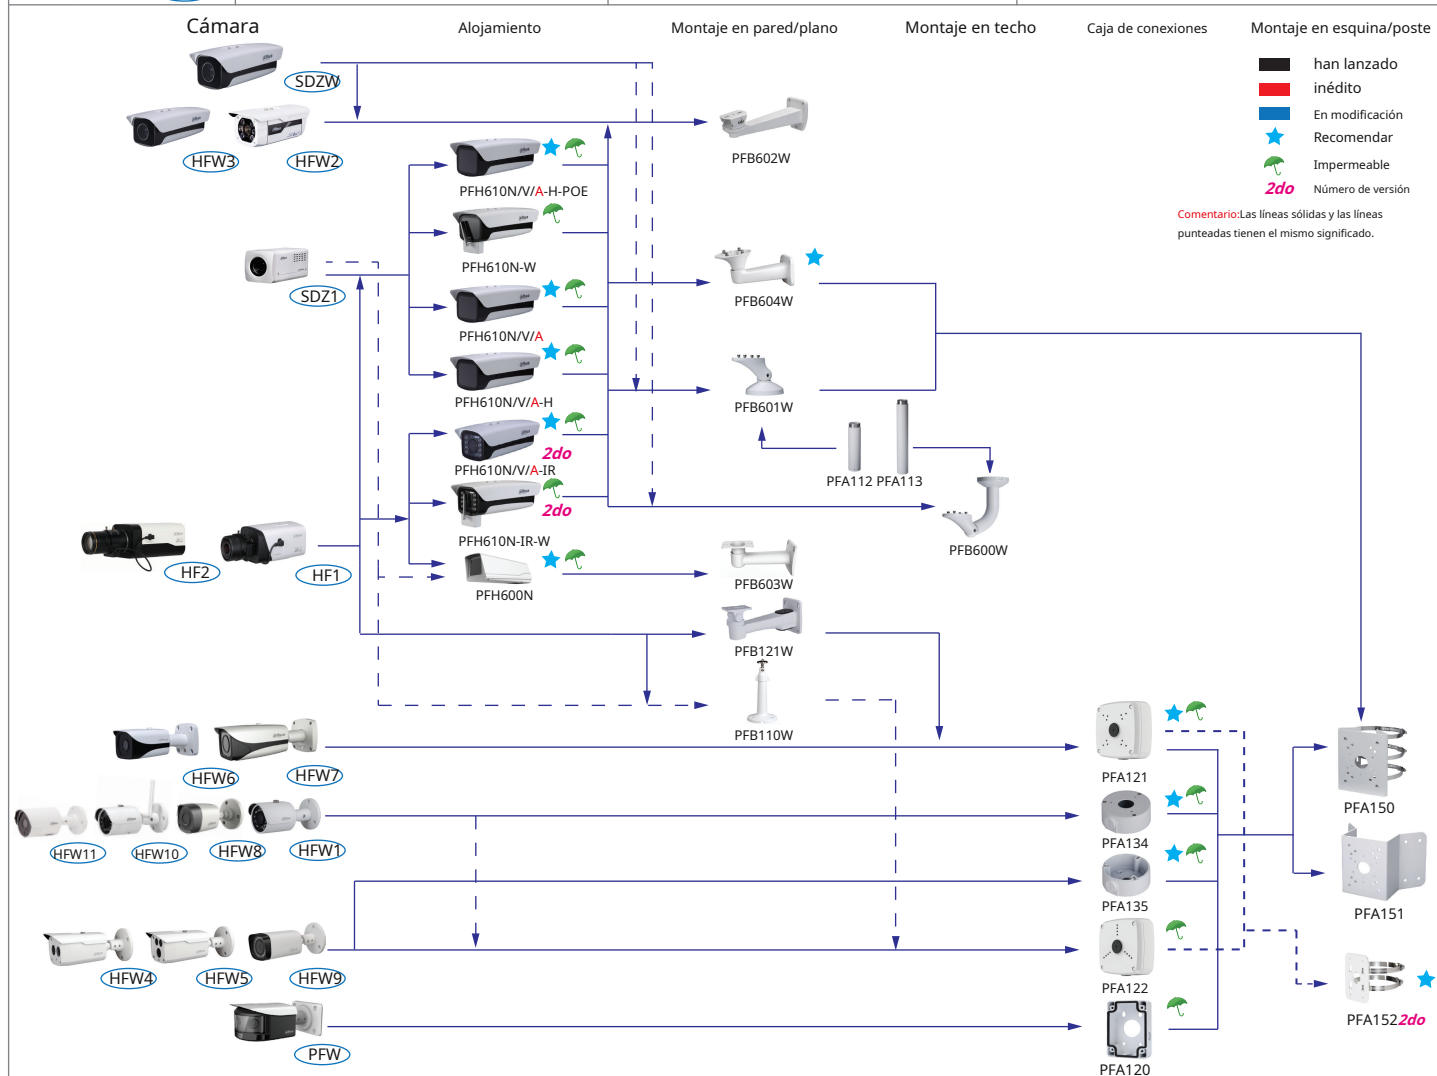

Selección de cámaras box

Forma	Cosa análoga	HDCVI	La red
(HFW10)			HFW1120/1320S-W
(HFW11)		HFW1000/1100/1200/1220SL	
(HFW1)	FW181G	HFW1000/1100/1200/1220S, HFW2120/2220/2221/2401S	HFW1020/1120/1220/1320/1420S, HFW4221/4231/4421/4431S
(HF1)		HF3220/3231E	HF5121/5221/5421E, HF8281/8331/8630/81200/81230E
(HF2)			HF8231/8232/8630F
(HFW2)			HFW5100/5200-IRA
(HFW3)			HFW5221E-Z-IRA-4747
(HFW4)		HFW1100/1200/1220/2120/2220B	HFW4221/4421B(-AS), HFW4231/4431B-AS
(HFW5)		HFW1100/1200/1220D, HFW2120/2220/2221/2401D	HFW4221/4421D(-AS), HFW4231/4431D-AS
(HFW6)	FW181I	HF2120/2220/2221/2401E	HFW4221/4421E, HFW4231/4431/4830E-S
(HFW7)		HFW3220/3231E-Z	HFW5121/5221/5231/5421/5431/5830/8231/8281/8331/81200/81230E-Z, HFW5200E-Z12
(HFW8)	FW181R	HFW1000/1100/1200/1220R, HFW1000/1100/1200/1220RM	
(HFW9)	FW181R-VF	HFW1100/1200/2120/2220R-VF, HFW2120/2220R-Z, HFW2221/2401R-Z-IRE6	HFW2101/2121/2201/2221/2421R-ZS/VFS, HFW2120/2220/2320R-ZS/VFS-IRE6
(PFW)			PFW8601/8801
(SDZ)		SDZ1020/2020/2030S-N	
(SDZW)		SDZW1020/2030S-N	