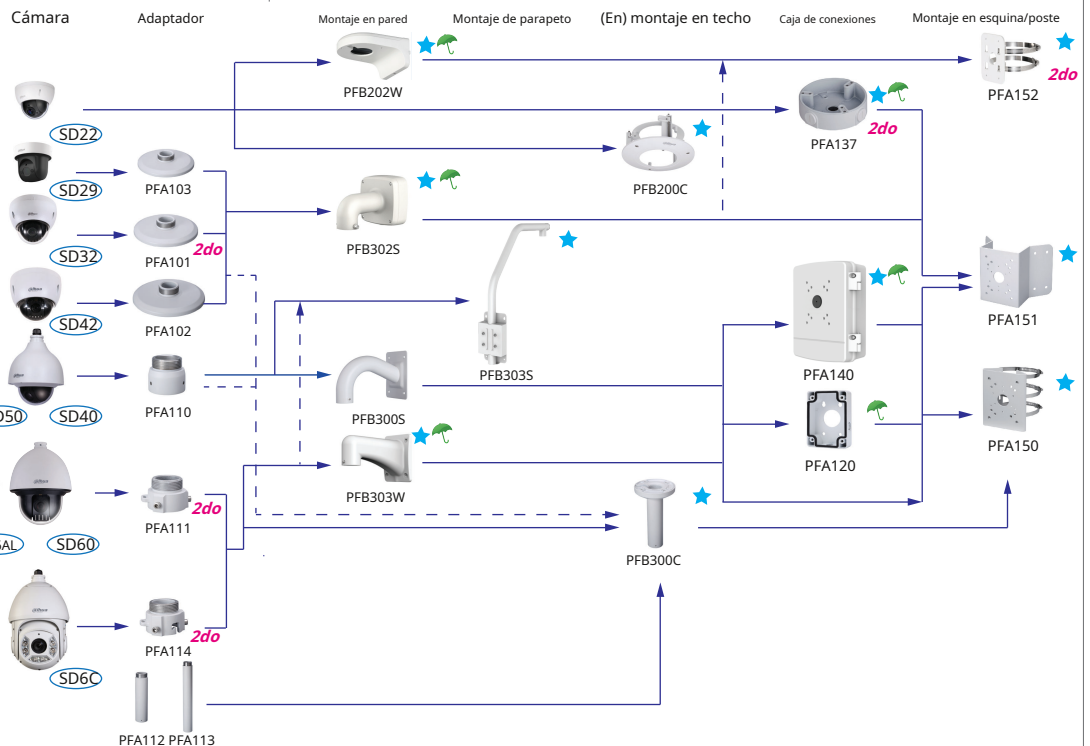

Forma	Domo PTZ		
	Cosa análoga	HDCVI	La red
SD22		SD22204I-GC	SD22204T-GN(-W)
SD29			SD29204T-GN(-W)
SD32			SD32203S-HN
SD42	SD4223C-H	SD42112/116/212I-HC	SD42212T-HN
SD40	SD4023C-H	SD40112/116/212I-HC	SD40212T-HN
SD50		SD50120/131/220/225/230/430I-HC	SD50120/220/230T-HN, SD50131/225/230/430U-HNI
SD49		SD49225/131I-HC	SD49212/220/225T-HN
SD59	SD5923C-H	SD59112/120/131/212/220/225/230/430I-HC	SD59120/220/230T-HN, SD59131/225/230/430U-HNI
SD6AE		SD6AE230I-HC	SD6AE230F-HNI, SD6AE230UA-HNI, SD6AE530U-HNI, SD6AE240/830V-HNI
SD6AL			SD6AL230F-HNI, SD6AL240-HNI, SD6AL230UA-HNI, SD6AL230F-HNI-IR, SD6AL830V-HNI
SD60		SD60131/225/230/430I-HC	SD60120/220/230T-HN, SD60131/225/230/430U-HNI
SD65F			SD65F230F-HNI
SD6C	SD6C23C-H	SD6C120/131/220/225/230/430I-HC	SD6C120/220/230T-HN, SD6C131/225/230/430U-HNI

- han lanzado
- inédito
- En modificación
- ★ Recomendar
- ☔ Impermeable
- 2do Número de versión

Comentario: Las líneas sólidas y las líneas discontinuas tienen el mismo significado.