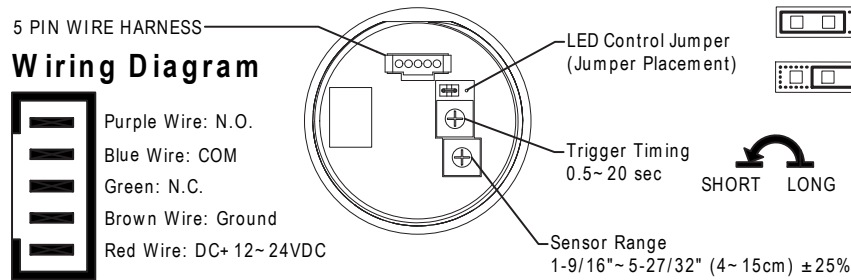

Unit 7A • Lockheed Avenue  
Airport Business Park  
Waterford • X91 HWF2 • Ireland  
E-mail: info@sti-emea.com

U.S. SINGLE GANG

U.S. DOUBLE GANG

(DEFAULT)  
Standby: Red  
Trigger: Green  
Standby: Green  
Trigger: Red

## SPECIFICATIONS

Input Power	12-24VDC +/-10%, 45mA max.
Relay Output	Form C (SPDT) dry contact relay
Relay Contact Rating	0.5A @ 120VAC, 1A @ 24VDC
Relay Life	1,000,000 Mechanical Cycles
Relay Status LED Indicator (Standby/Active)	Red/Green (default)/selectable Green/Red
Relay Active Time Delay	Adjustable 0.5 ~ 20 seconds
IR Detection Range	Adjustable 4 ~ 15cm (1.5 ~ 6 in)
IR Sensor Life	100,000 hours
Operating Temperature	-14° F to 158° F (-10°C & 70°C)
Sensor	IP65
Sensor Construction	304 stainless steel/polycarbonate
Mounting Plate Construction	1.5mm thick, 304 stainless steel