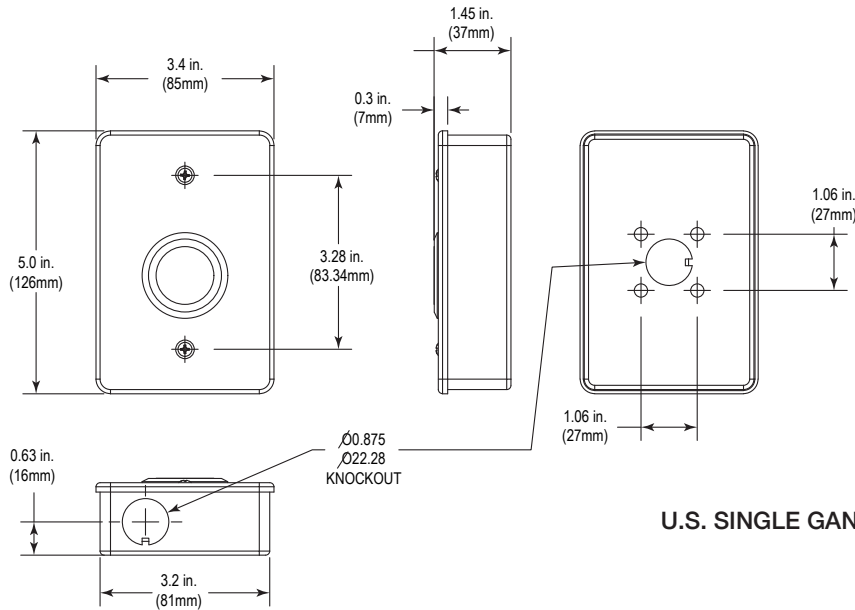

Safety Technology International

2306 Airport Road
Waterford • Michigan • 48327-1209
Phone: 248-673-9898
E-mail: info@sti-usa.com • Web: www.sti-usa.com

Taylor House • 34 Sherwood Road • Bromsgrove
Worcestershire • B60 3DR • England
Tel: +44 (0)1527 520 999
E-mail: info@sti-emea.com • Web: www.sti-emea.com

Unit 7A • Lockheed Avenue
Airport Business Park
Waterford • X91 HWF2 • Ireland
E-mail: info@sti-emea.com

U.S. SINGLE GANG