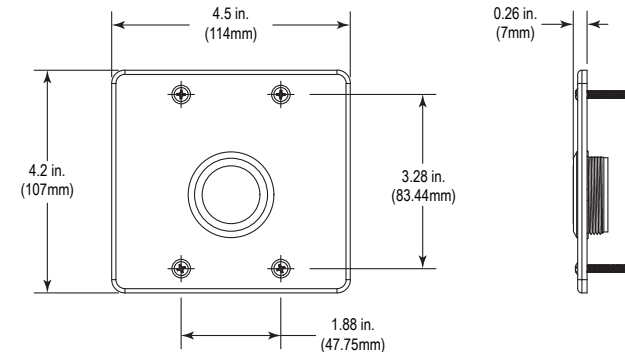

U.S. DOUBLE GANG