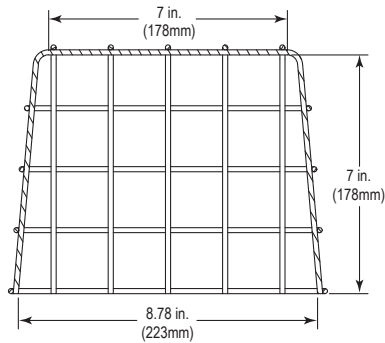

**Safety Technology
International**

2306 Airport Road
Waterford • Michigan • 48327-1209
Phone: 248-673-9898
E-mail: info@sti-usa.com • Web: www.sti-usa.com

Taylor House • 34 Sherwood Road • Bromsgrove
Worcestershire • B60 3DR • England
Tel: +44 (0)1527 520 999
E-mail: info@sti-emea.com • Web: www.sti-emea.com

Unit 7A • Lockheed Avenue
Airport Business Park
Waterford • X91 HWF2 • Ireland
E-mail: info@sti-emea.com

INSTALLATION INSTRUCTIONS

1. Center and place wire guard over device or product to be protected and mark all 4 hole locations with pencil or marker.
2. Drill all 4 holes using 1/4" diameter drill 1-1/2" deep.
3. Insert anchors into drilled holes.
4. Place wire guard in position, insert screws and tighten.

Three year warranty or a one year limited warranty
(from date of purchase) on most products. See website for details.
Electronic warranty form at www.sti-usa.com/wc14.

USA

STI-9729 WIRE GUARD DAMAGE STOPPER®

All specifications and information shown were current as of publication and are subject to change without notice.

9729 APR2022

EMEA