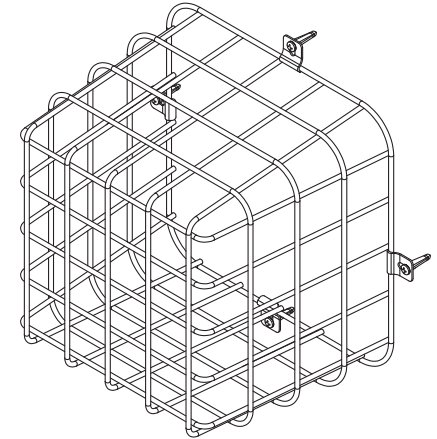

Unit 7A • Lockheed Avenue
Airport Business Park
Waterford • X91 HWF2 • Ireland
E-mail: info@sti-emea.com

INSTALLATION INSTRUCTIONS

1. Center and place wire guard over device or product to be protected and mark all 4 hole locations with pencil or marker.
2. Drill all 4 holes using 1/4" diameter drill 1-1/2" deep.
3. Insert anchors into drilled holes.
4. Place wire guard in position, insert screws and tighten.