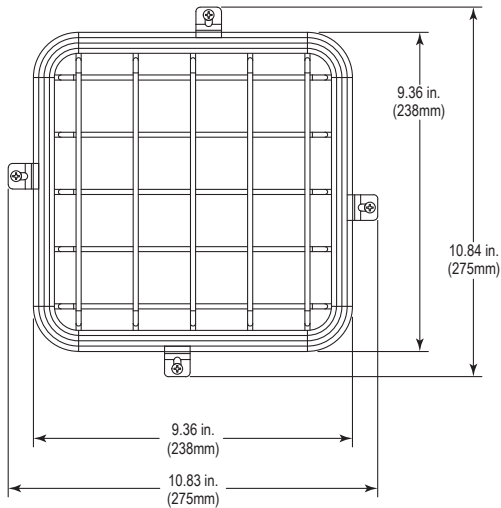

Unit 7A • Lockheed Avenue
Airport Business Park
Waterford • X91 HWF2 • Ireland
E-mail: info@sti-emea.com

INSTALLATION INSTRUCTIONS

1. Center and place wire guard over device or product to be protected and mark all 4 hole locations with pencil or marker.
2. Drill all 4 holes using 1/4" diameter drill 1-1/2" deep.
3. Insert anchors into drilled holes.
4. Place wire guard in position, insert screws and tighten.

All dimensions are approximate

SMOKE DETECTOR GUARDS

STI-9601	8.25 x 2.75"
STI-9601-SS	8.25 x 2.75"
STI-9602	8.25 x 4.25"
STI-9604	7 x 3.25"
STI-9604-SS	7 x 3.25"
STI-9605	7.125 x 4.5"
STI-9605-SS	7.125 x 4.5"
STI-9609	8.25 x 4.6"
STI-9609-SS	8.25 x 4.6"

STI-9624

PIR GUARDS

STI-9618	4.62 x 5.37 x 3"
STI-9619	7.75 x 5.37 x 5.62"
STI-9620	6.25 x 4 x 2.25"
STI-9621	7 x 5.75 x 4.50"
STI-9622	8.75 x 4 x 3.75"

STI-9618

STI-9621

CLOCK/BELL WIRE CAGES

STI-9631-R	10.5" Diameter - Red
STI-9635	14.25" Diameter
STI-9636	20.75" Diameter
STI-9637	26.75" Diameter

STI-9615

STI-9664

MISCELLANEOUS WIRE CAGES

STI-9705	7.4 x 6.15 x 3.39"	STI-9731	12 x 12 x 8"
STI-9708	7.49 x 6.74 x 6.09"	STI-9732	18 x 15 x 13"
STI-9711	8.26 x 8.26 x 3.54"	STI-9880	10.45 x 62.75 x 6.2"
STI-9714	8.55 x 8.55 x 6.23"	STI-9881	10.45 x 98.25 x 6.2"
STI-9717	6.1 x 9.3 x 2.4"	STI-101075	10 x 10 x (63 to 75)"
STI-9720	6.1 x 9.3 x 4.9"	STI-241416	33.25 x 23.29 x 16"
STI-9729	7 x 7 x 7"	STI-282121	39.06 x 32.01 x 21.29"
STI-9730	12 x 12 x 12"		