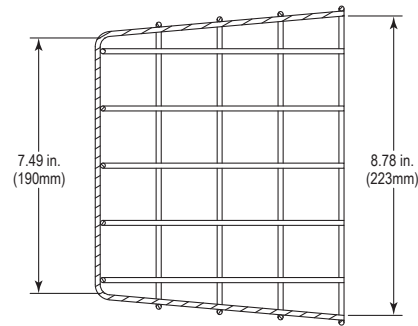

**Safety Technology
International**

2306 Airport Road
Waterford • Michigan • 48327-1209
Phone: 248-673-9898
E-mail: info@sti-usa.com • Web: www.sti-usa.com

Taylor House • 34 Sherwood Road • Bromsgrove
Worcestershire • B60 3DR • England
Tel: +44 (0)1527 520 999
E-mail: info@sti-emea.com • Web: www.sti-emea.com

Unit 7A • Lockheed Avenue
Airport Business Park
Waterford • X91 HWF2 • Ireland
E-mail: info@sti-emea.com

INSTALLATION INSTRUCTIONS

1. Center and place wire guard over device or product to be protected and mark all 4 hole locations with pencil or marker.
2. Drill all 4 holes using 1/4" diameter drill 1-1/2" deep.
3. Insert anchors into drilled holes.
4. Place wire guard in position, insert screws and tighten.

Three year warranty or a one year limited warranty
(from date of purchase) on most products. See website for details.
Electronic warranty form at www.sti-usa.com/wc14.

USA

STI-9729 WIRE GUARD DAMAGE STOPPER®

All specifications and information shown were current as of publication and are subject to change without notice.

9729 APR2022

EMEA