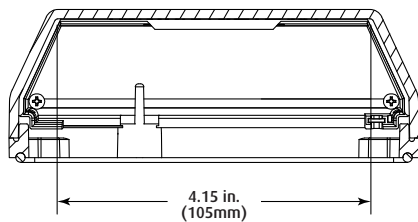

SECTION B-B

SECTION A-A

Three year warranty or a one year limited warranty (from date of purchase) on most products. See website for details. Electronic warranty form at www.sti-usa.com/wc14.

STI-14010 AND STI-14020 UNIVERSAL STOPPER, LOW PROFILE, FLUSH