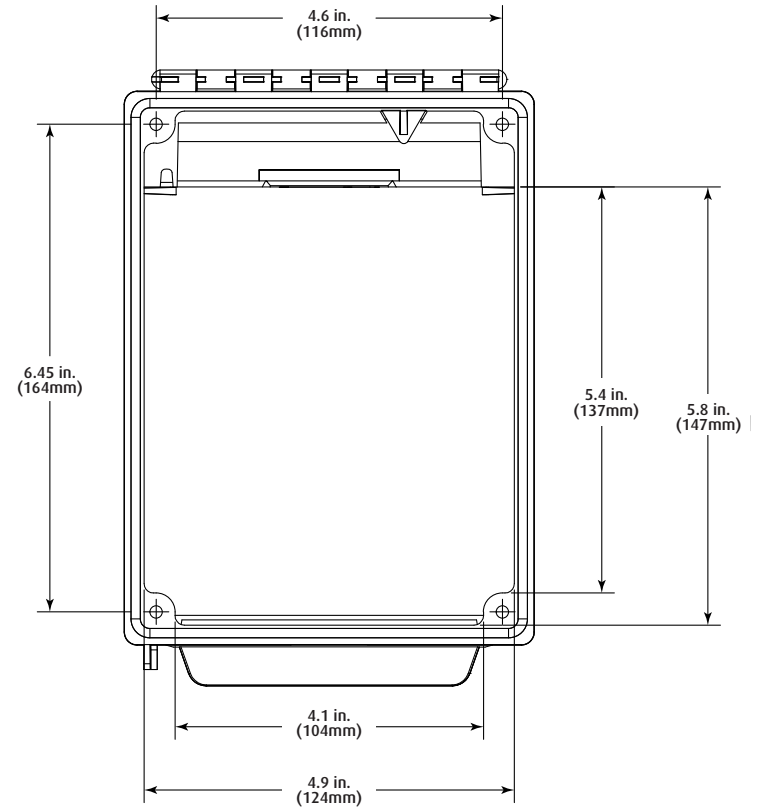

SECTION B-B

SECTION A-A

Three year warranty or a one year limited warranty (from date of purchase) on most products. See website for details. Electronic warranty form at www.sti-usa.com/wc14.

STI-14010 AND STI-14020 UNIVERSAL STOPPER, LOW PROFILE, FLUSH