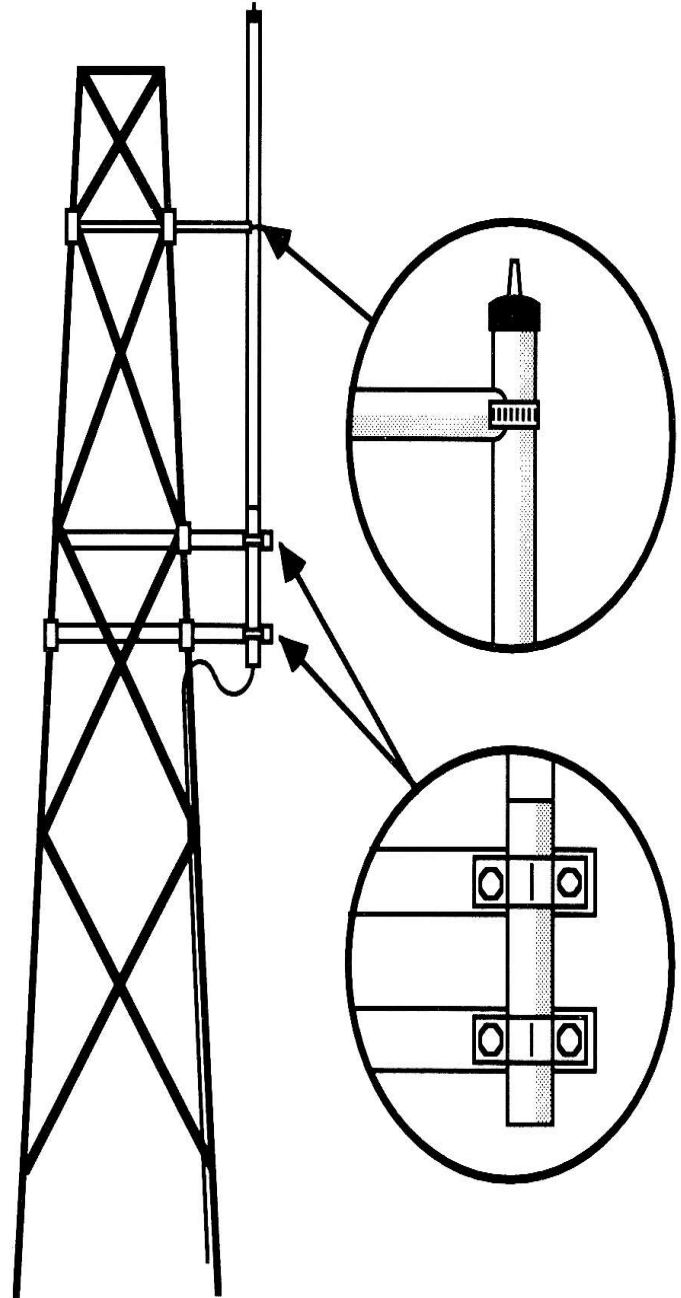

Beyond Your Expectations

SMK

Tower Side Mount Kit

The SMK: Side Mount Kit

The SMK series side mount kit allows mounting of Spirit antennas to triangular tower faces. Compatible with tower legs to 3 1/4 inches (round) or angle members up to 2 1/2 inches. Compatible with all Hustler Spirit series antennas

Model	Frequency
•SMK-150 HS/HD	- 136-174 MHz
•SMK-150 HX	- 136-174 MHz
•SMK-450 HS/HD	- 406-512 MHz
•SMK-450 HX	- 406-512 MHz
•SMK-850 HS/HD	- 800-960 MHz
•SMK-850 HX	- 800-960 MHz

Beyond Your Expectations

New-Tronics LTD
225 Van Story
Mineral Wells, Texas
76067 (940) 325 - 1386