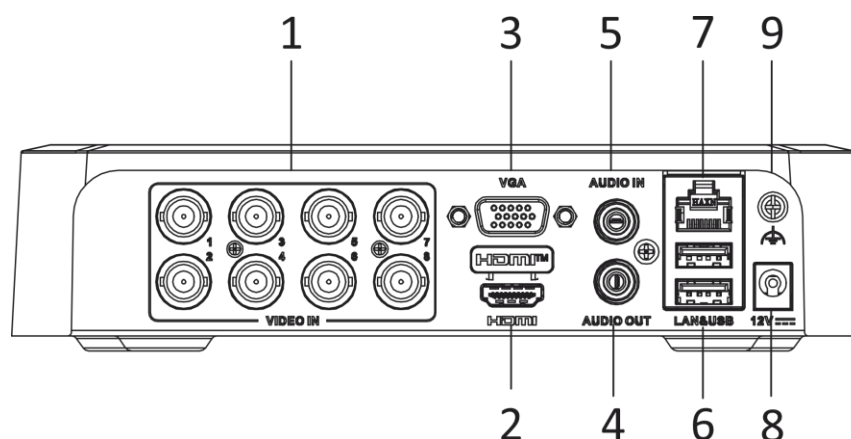

Auxiliary Interface	
SATA	1 SATA interface
Capacity	Up to 4 TB capacity for each disk
USB Interface	Rear panel: 2 × USB 2.0
Alarm In/Out	N/A
General	
Power Supply	12 VDC, 1.5 A
Consumption	≤ 10 W (without HDD)
Working Temperature	-10 °C to 55 °C (14 °F to +131 °F)
Working Humidity	10% to 90%
Dimension (W × D × H)	200 × 200 × 48 mm (7.9 × 7.9 × 1.9 inch)
Weight	≤ 1 kg (without HDD, 2.2 lb.)

▪ Physical Interface

No.	Description	No.	Description
1	Video and coaxial audio in	6	USB interfaces
2	HDMI interface	7	LAN network interface
3	VGA interface	8	12 VDC power input
4	Audio out	9	GND
5	Audio in