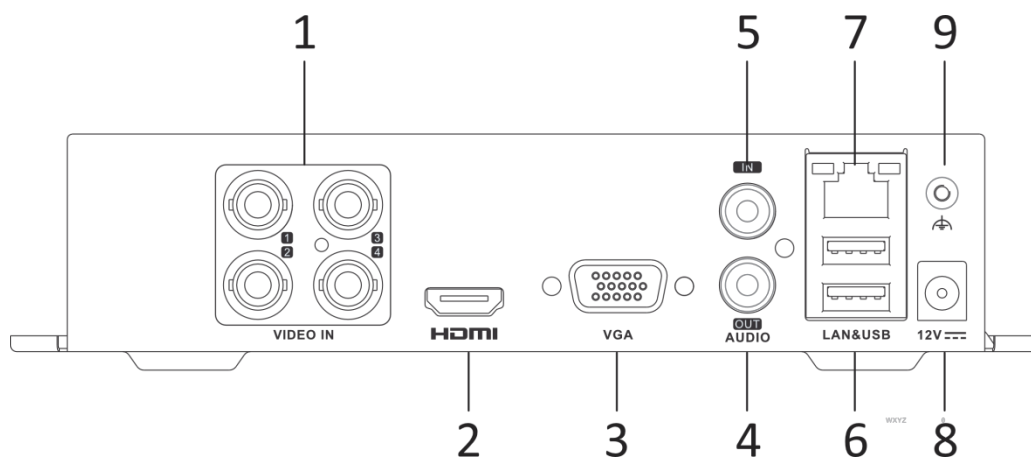

Auxiliary Interface	
SATA	1 SATA interface
Capacity	Up to 4 TB capacity for each disk
USB Interface	Rear panel: 2 × USB 2.0
Alarm In/Out	N/A
General	
Power Supply	12 VDC, 1.5 A
Consumption	≤ 10 W (without HDD)
Working Temperature	-10 °C to 55 °C (14 °F to +131 °F)
Working Humidity	10% to 90%
Dimension (W × D × H)	200 × 200 × 48 mm (7.9 × 7.9 × 1.9 inch)
Weight	≤ 0.8 kg (without HDD, 1.8 lb.)

▪ Physical Interface

No.	Description	No.	Description
1	Video and coaxial audio in	6	USB interfaces
2	HDMI interface	7	LAN network interface
3	VGA interface	8	12 VDC power input
4	Audio out	9	GND
5	Audio in