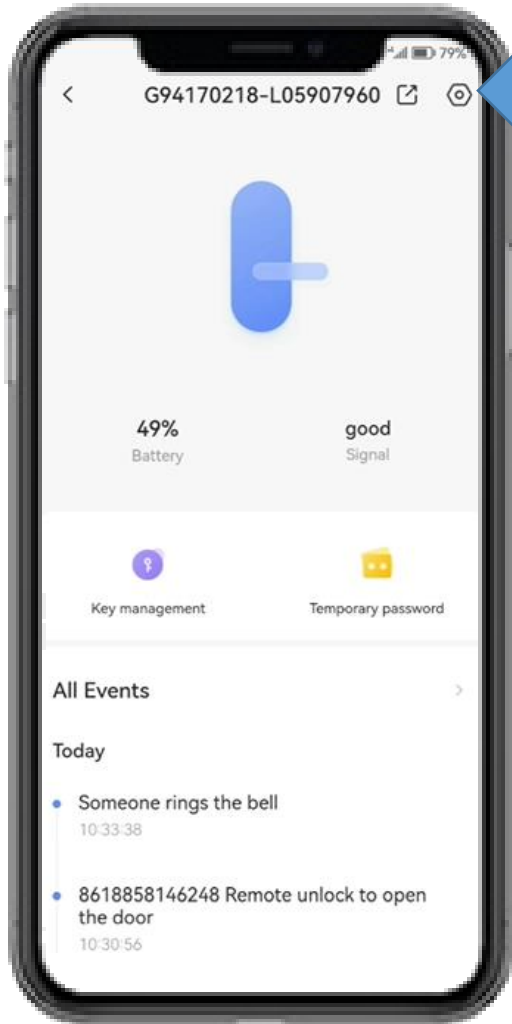

Remote unlock

Setting part

Setting

Remote unlock

Enable

Authorize

Connected camera

Select a supported device

Remote unlock

How to use this function

Live Video

Remote unlock

Slide

Verify

Tap the doorbell

Tap the doorbell