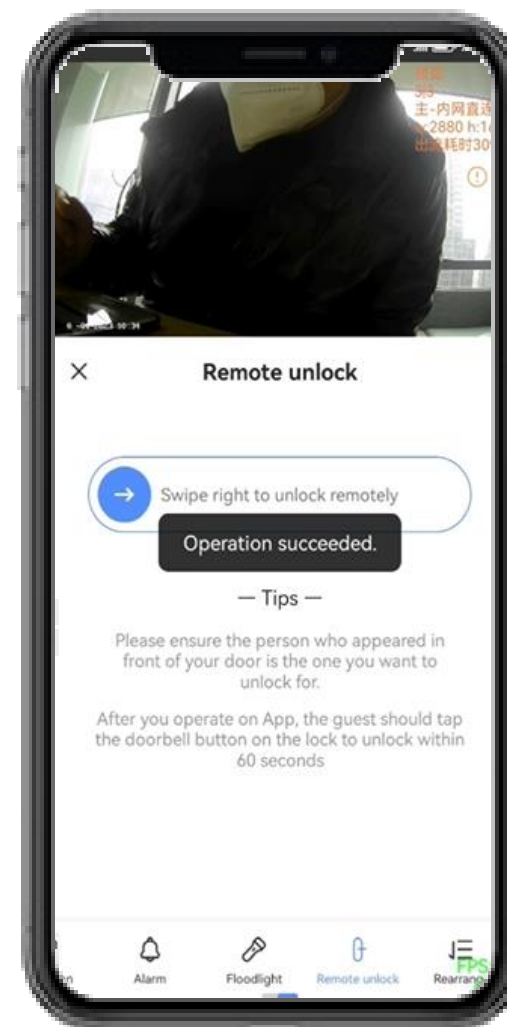

Remote unlock

Setting part

Setting

Remote unlock

Enable

Authorize

Connected camera

Select a supported device

Remote unlock

How to use this function

Live Video

Remote unlock

Slide

Verify

Tap the doorbell

Tap the doorbell