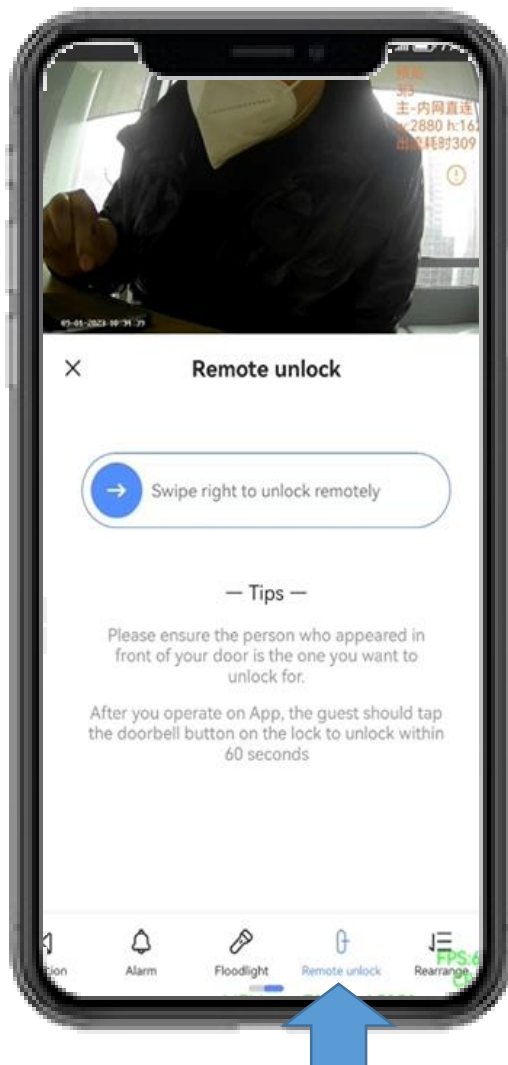

Remote unlock

Setting part

Setting

Remote unlock

Enable

Authorize

Connected camera

Select a supported device

Remote unlock

How to use this function

Live Video

Remote unlock

Slide

Verify

Tap the doorbell

Tap the doorbell