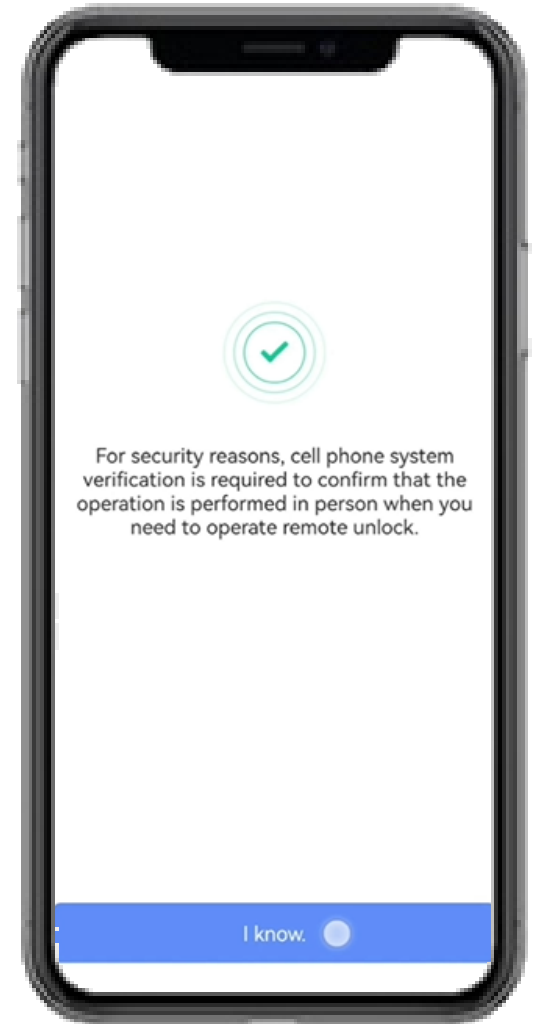

Remote unlock

Setting part

Setting

Remote unlock

Enable

Authorize

Connected camera

Select a supported device

Remote unlock

How to use this function

Live Video

Remote unlock

Slide

Verify

Tap the doorbell

Tap the doorbell