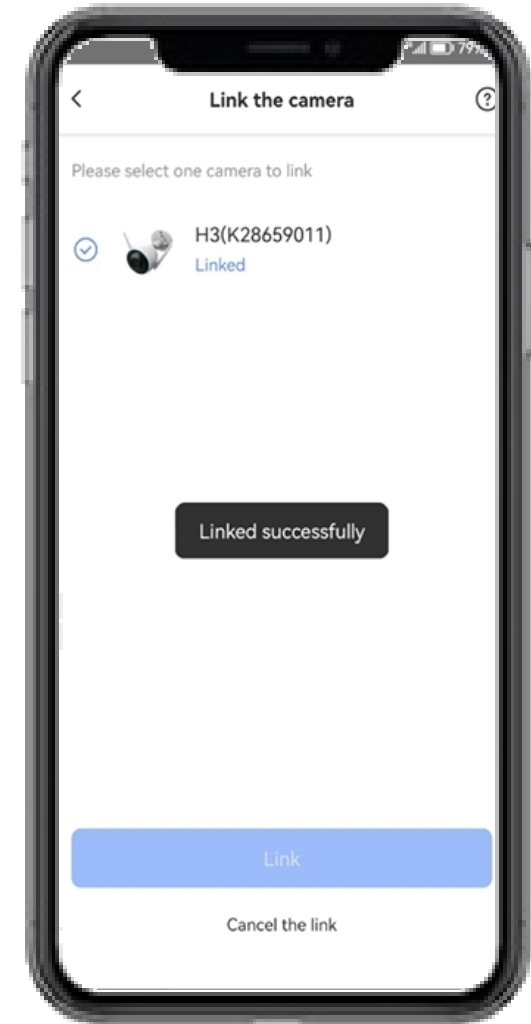

Remote unlock

Setting part

Setting

Remote unlock

Enable

Authorize

Connected camera

Select a supported device

Remote unlock

How to use this function

Live Video

Remote unlock

Slide

Verify

Tap the doorbell

Tap the doorbell