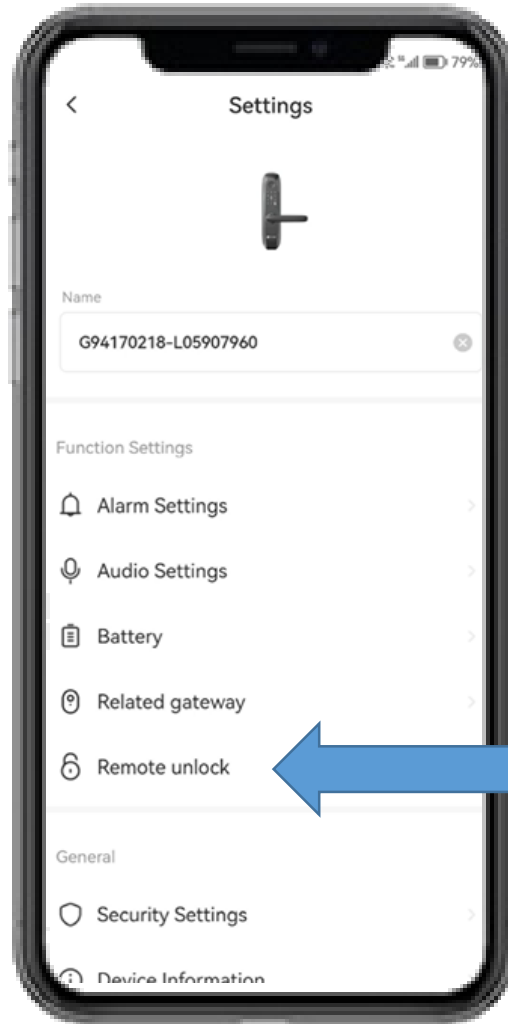

Remote unlock

Setting part

Setting

Remote unlock

Enable

Authorize

Connected camera

Select a supported device

Remote unlock

How to use this function

Live Video

Remote unlock

Slide

Verify

Tap the doorbell

Tap the doorbell