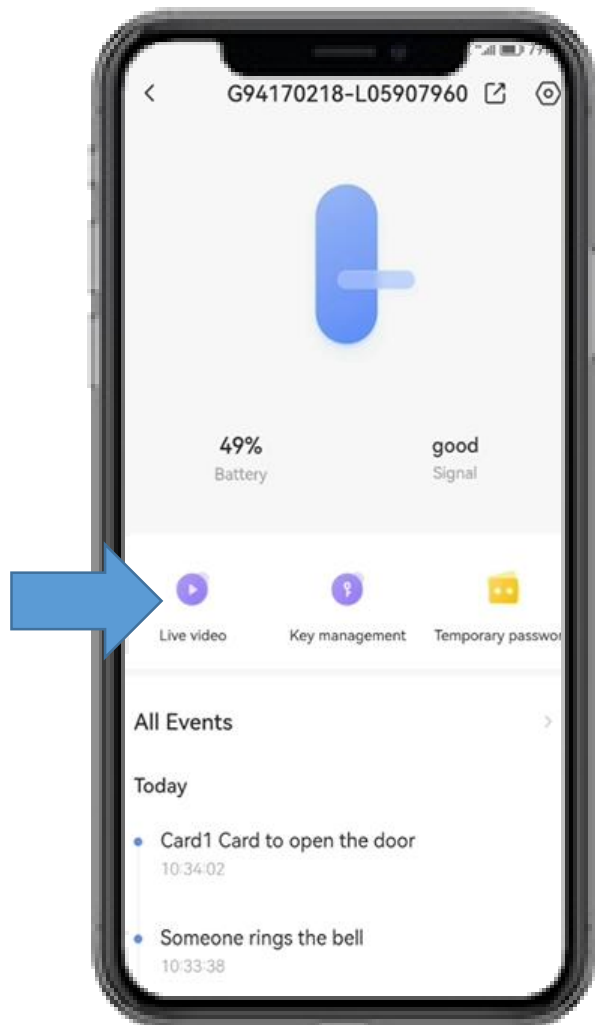

Remote unlock

Setting part

Setting

Remote unlock

Enable

Authorize

Connected camera

Select a supported device

Remote unlock

How to use this function

Live Video

Remote unlock

Slide

Verify

Tap the doorbell

Tap the doorbell