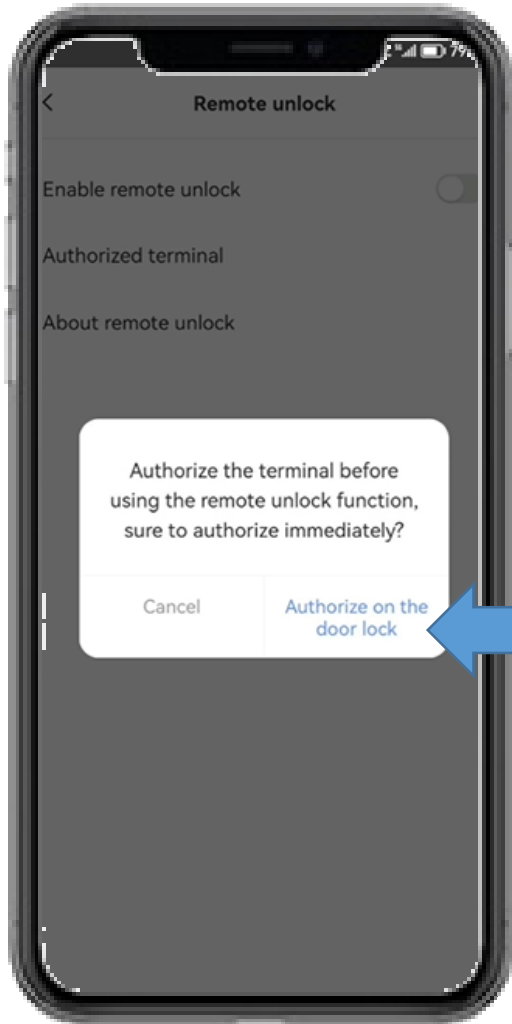

Remote unlock

Setting part

Setting

Remote unlock

Enable

Authorize

Connected camera

Select a supported device

Remote unlock

How to use this function

Live Video

Remote unlock

Slide

Verify

Tap the doorbell

Tap the doorbell