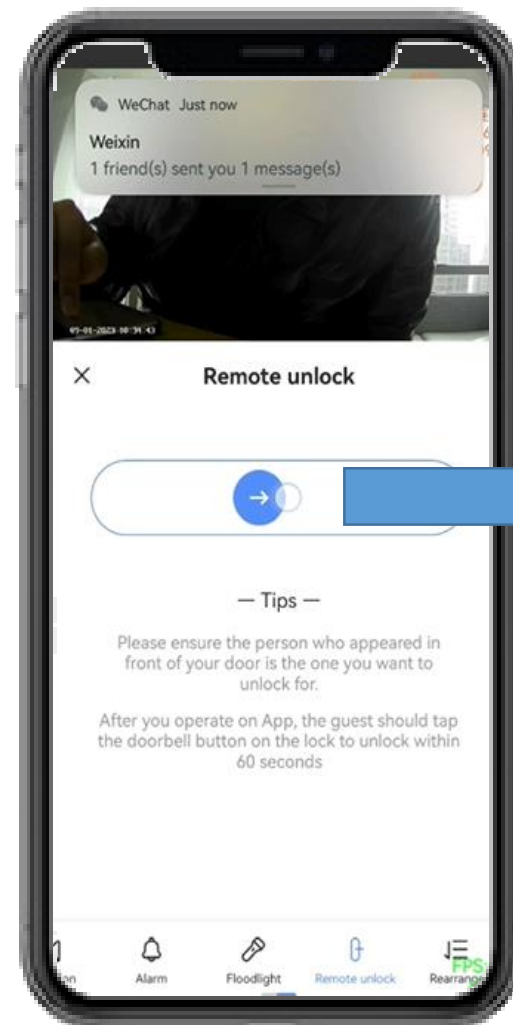

Remote unlock

Setting part

Setting

Remote unlock

Enable

Authorize

Connected camera

Select a supported device

Remote unlock

How to use this function

Live Video

Remote unlock

Slide

Verify

Tap the doorbell

Tap the doorbell