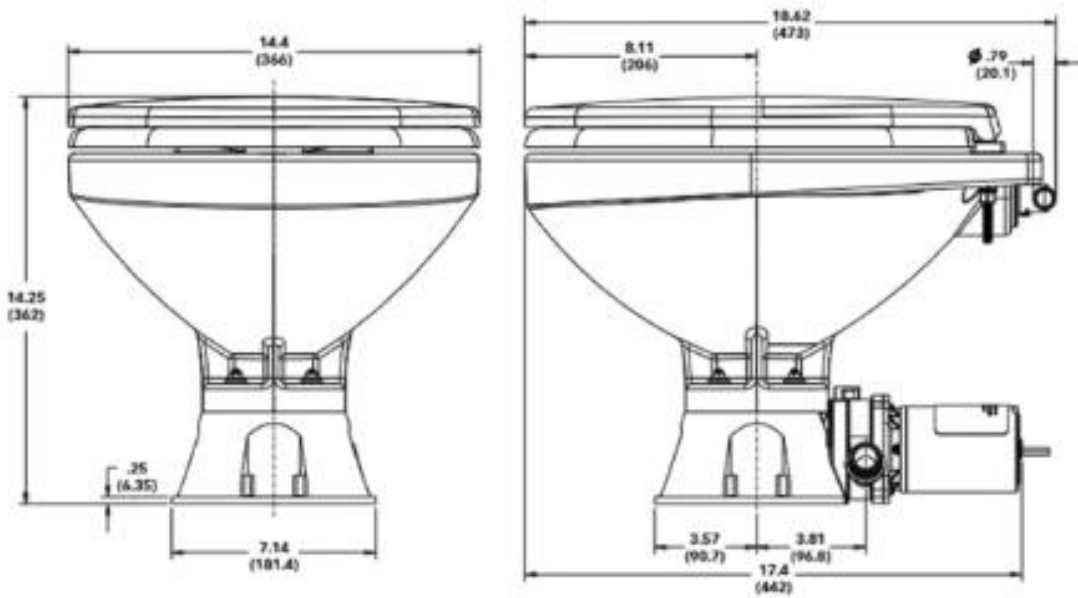

Quiet Flush E2 Marine Toilet - Fresh Water - 12V DC

**Regular Bowl
Models**

38X45-4X9X