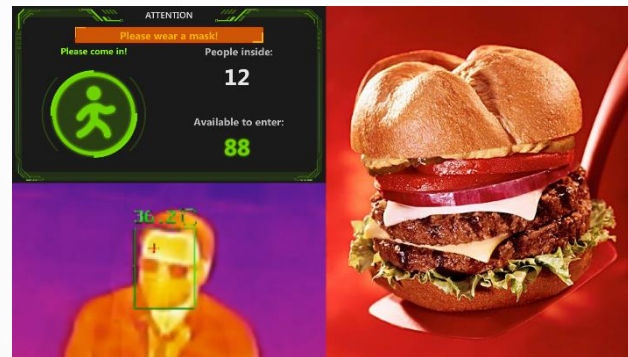

Switch

NVR(Optional)

With a variety of cameras to achieve density control, mask detection and etc.

People Counting Camera

Mask Detection Camera

Thermal Camera

Multiple Entrances

- Support the unified management of multiple entrances and the display the unified data of multiple people counting cameras.
- Can directly display the thermal image or optical image of the thermal imaging camera of each entrance.
- According to the position of the digital signage, different advertising pictures or videos can be displayed.

Part. 03

**Display
Template**

Display Template

If it is detected that someone is not wearing a mask, it will prompt “Please wear a mask!”

Shows the total number of people in the store and the number of people who can still enter. If the total number of people exceeds the limit, the color will change to red and prompt a text “Please wait!”

This part can display the optical image or thermal image of the thermal camera, and can display the body temperature in real time.

Display Template

A total of 8 templates for choice. Density control, mask detection, temperature screening and advertising functions can be combined flexibly.