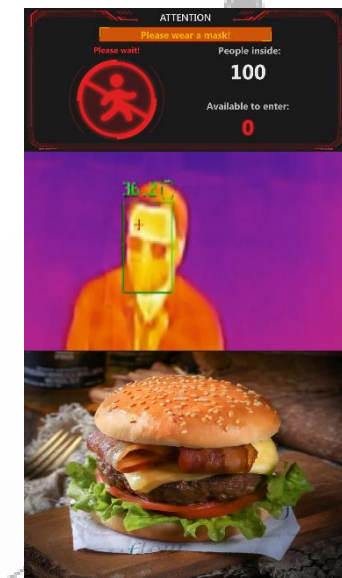

Switch

NVR(Optional)

With a variety of cameras to achieve density control, mask detection and etc.

People Counting Camera

Mask Detection Camera

Thermal Camera

Multiple Entrances

- Support the unified management of multiple entrances and the display the unified data of multiple people counting cameras.
- Can directly display the thermal image or optical image of the thermal imaging camera of each entrance.
- According to the position of the digital signage, different advertising pictures or videos can be displayed.

Part. 03

**Display
Template**

Display Template

If it is detected that someone is not wearing a mask, it will prompt “Please wear a mask!”

Shows the total number of people in the store and the number of people who can still enter. If the total number of people exceeds the limit, the color will change to red and prompt a text “Please wait!”

This part can display the optical image or thermal image of the thermal camera, and can display the body temperature in real time.

Display Template

A total of 8 templates for choice. Density control, mask detection, temperature screening and advertising functions can be combined flexibly.