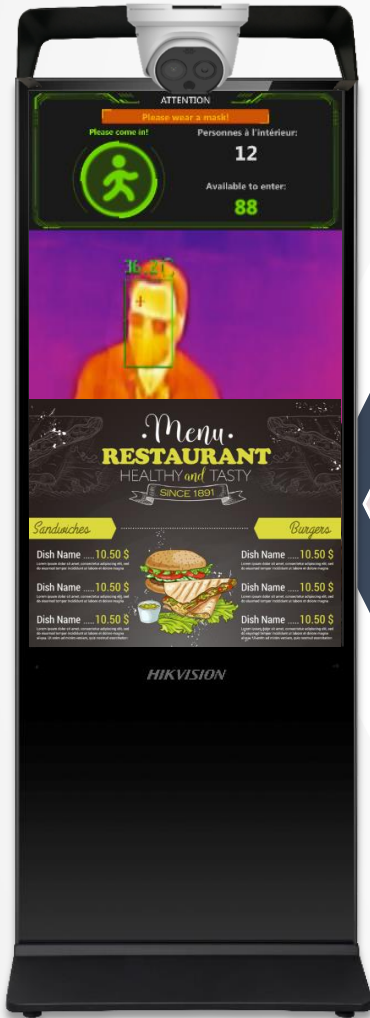

Flow Control Solution on Digital Signage

CONTENTS

Part. 01

Background

Part. 02

Solution Introduction

Part.03

Display Template

People Counting

Displays the number of people have entered and people who can still enter. Alerts if it exceeds the maximum number of people.

Mask Detection

When a customer without a mask is detected, a customized text prompt will pop up.