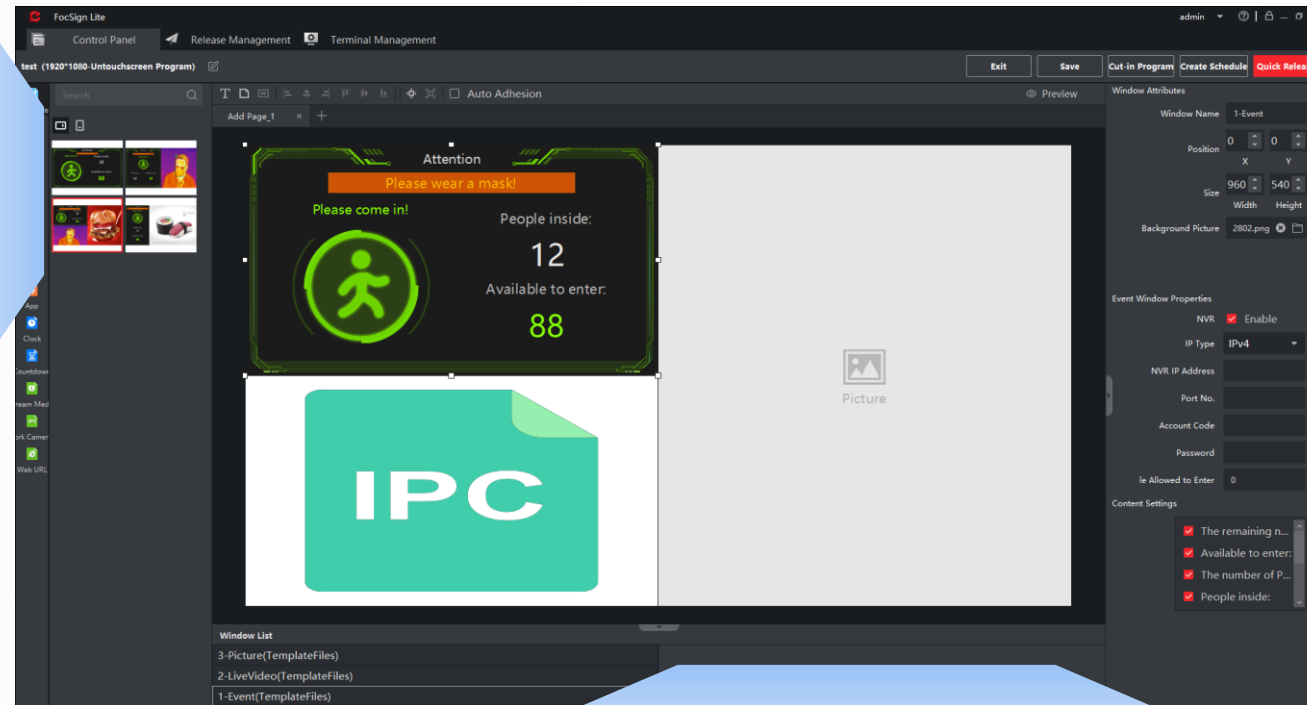

This part can display the optical image or thermal image of the thermal camera, and can display the body temperature in real time.

Display Template

A total of 8 templates for choice. Density control, mask detection, temperature screening and advertising functions can be combined flexibly.

Display Template

1. Flow Control

Display Template

2. Flow Control + Mask Detection

Display Template

3. Flow Control + Mast Detection + Temperature Screening

Display Template

FocSign Lite

Step 1: Choose a template

Step 3: Release the program to terminals

Step 2: Add materials: NVR (Optional), IPC, pictures or videos

Part. 04

**Product
Showcase**

Product Showcase

**Floor-standing
Digital Signage**