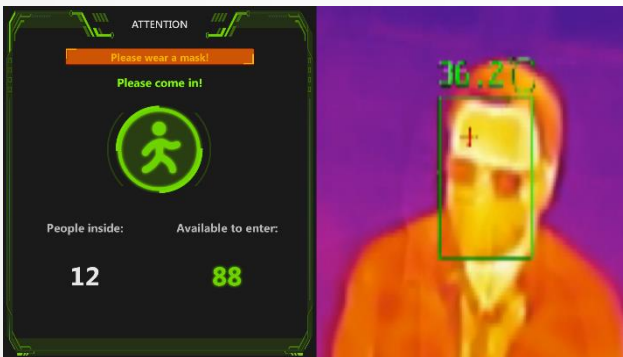

Switch

NVR(Optional)

With a variety of cameras to achieve density control, mask detection and etc.

People Counting Camera

Mask Detection Camera

Thermal Camera

Multiple Entrances

- Support the unified management of multiple entrances and the display the unified data of multiple people counting cameras.
- Can directly display the thermal image or optical image of the thermal imaging camera of each entrance.
- According to the position of the digital signage, different advertising pictures or videos can be displayed.

Part. 03

**Display
Template**

Display Template

If it is detected that someone is not wearing a mask, it will prompt “Please wear a mask!”

Shows the total number of people in the store and the number of people who can still enter. If the total number of people exceeds the limit, the color will change to red and prompt a text “Please wait!”

This part can display the optical image or thermal image of the thermal camera, and can display the body temperature in real time.

Display Template

A total of 8 templates for choice. Density control, mask detection, temperature screening and advertising functions can be combined flexibly.