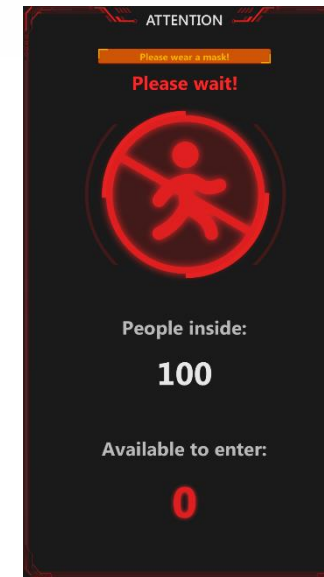

Switch

NVR(Optional)

With a variety of cameras to achieve density control, mask detection and etc.

People Counting Camera

Mask Detection Camera

Thermal Camera

Multiple Entrances

- Support the unified management of multiple entrances and the display the unified data of multiple people counting cameras.
- Can directly display the thermal image or optical image of the thermal imaging camera of each entrance.
- According to the position of the digital signage, different advertising pictures or videos can be displayed.

Part. 03

**Display
Template**

Display Template

If it is detected that someone is not wearing a mask, it will prompt “Please wear a mask!”

Shows the total number of people in the store and the number of people who can still enter. If the total number of people exceeds the limit, the color will change to red and prompt a text “Please wait!”

This part can display the optical image or thermal image of the thermal camera, and can display the body temperature in real time.

Display Template

A total of 8 templates for choice. Density control, mask detection, temperature screening and advertising functions can be combined flexibly.