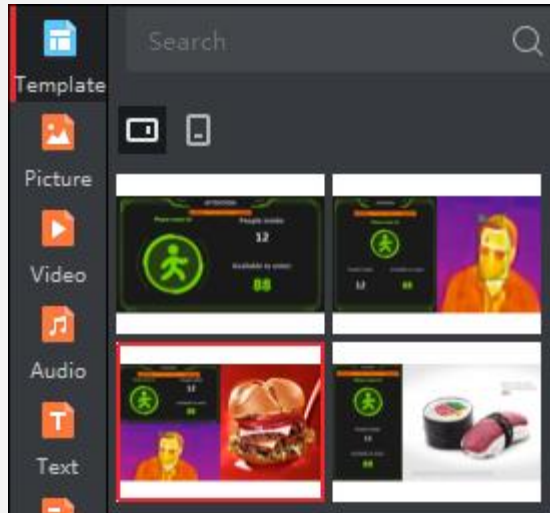

Part. 03

**Display
Template**

Display Template

If it is detected that someone is not wearing a mask, it will prompt “Please wear a mask!”

Shows the total number of people in the store and the number of people who can still enter. If the total number of people exceeds the limit, the color will change to red and prompt a text “Please wait!”

This part can display the optical image or thermal image of the thermal camera, and can display the body temperature in real time.

Display Template

A total of 8 templates for choice. Density control, mask detection, temperature screening and advertising functions can be combined flexibly.

Display Template

1. Flow Control

Display Template

2. Flow Control + Mask Detection

Display Template

3. Flow Control + Mast Detection + Temperature Screening

Display Template

FocSign Lite

Step 1: Choose a template

Step 3: Release the program to terminals

Step 2: Add materials: NVR (Optional), IPC, pictures or videos

Part. 04

**Product
Showcase**

Product Showcase

**Floor-standing
Digital Signage**