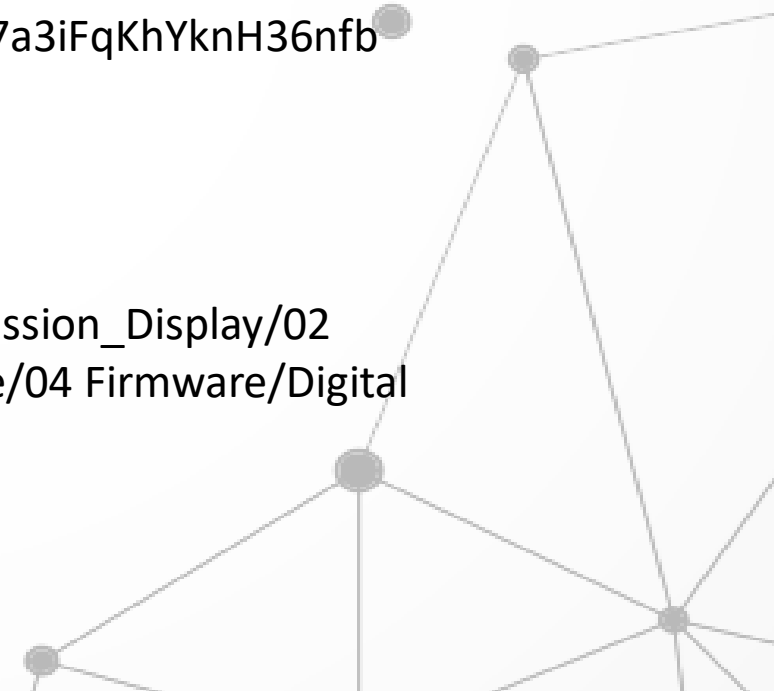

How to

Microsoft Word ÎÄµµ

Step 1: Read the how to

Step 2: Download and install the
FocSign software

Step 3: Download and update
the OTA of terminals

<https://one.hikvision.com/#/link/mPt7a3iFqKhYknH36nfb>
Password : Cdeq

FTP: /00 Oversea Products/06 Transmission_Display/02
Commerical Display/02 Digital Signage/04 Firmware/Digital
Signage/Digital Signage 3.0.0/二代/