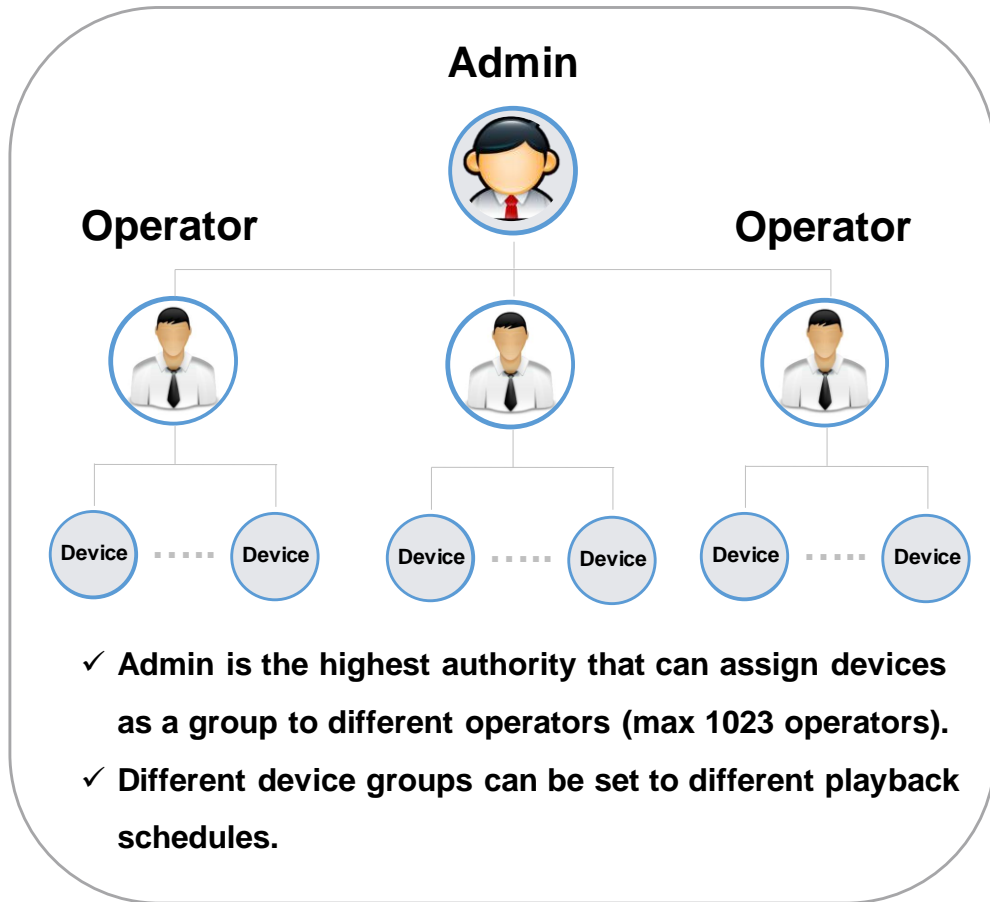

Inserting emergency text & programs

Unified management of released programs

FocSign software — Terminal management

HIKVISION®

Internet registration,
convenient and fast

Play management,
simple and flexible

Schedule setting,
clearly visible

The screenshot shows the 'Terminal Management' web interface. At the top, there are navigation icons for '+ Add', 'Edit', 'Delete', 'Upgr...', 'Configur...', and 'Refre...'. The main area displays a grid of terminal cards. The first card, labeled 'C28697417-10...', is highlighted with a red border and shows a yellow poster image. Below it, the status is 'Non-Touc...' and 'Online'. The other three cards are labeled 'device 1-0*0', 'device 2-0*0', and 'device 3-0*0', all with status 'Unknown' and 'Offline'. On the right side, there is a 'Terminal Operation' panel with buttons for 'Startup', 'Power Off', and 'Restart'. Below these are buttons for 'Play', 'Stop', and 'Stop Cut...'. There is also a volume slider set to 35 dB and a 'Timed Power On/Off' toggle. At the bottom of the interface, there is a menu with options: 'Online Device (0)', 'Activation', 'Remote Registration' (highlighted in red), 'Edit Network Parameters', 'Reset Password', and 'Obtain Register Status'. Below the menu is a table header with columns: 'IP Add.', 'Terminal Type', 'MAC Address', 'Serial No.', 'Version', 'Activation ...', and 'Register Status'. The table content is currently empty, showing 'No Data'.

Screen monitoring,
screenshot display

Terminal parameters,
batch setting

Terminal switch,
remote control

Online upgrade,
remote configuration

Multiple-level Authority

Management Client

Terminal Management

Product highlights — Smart software