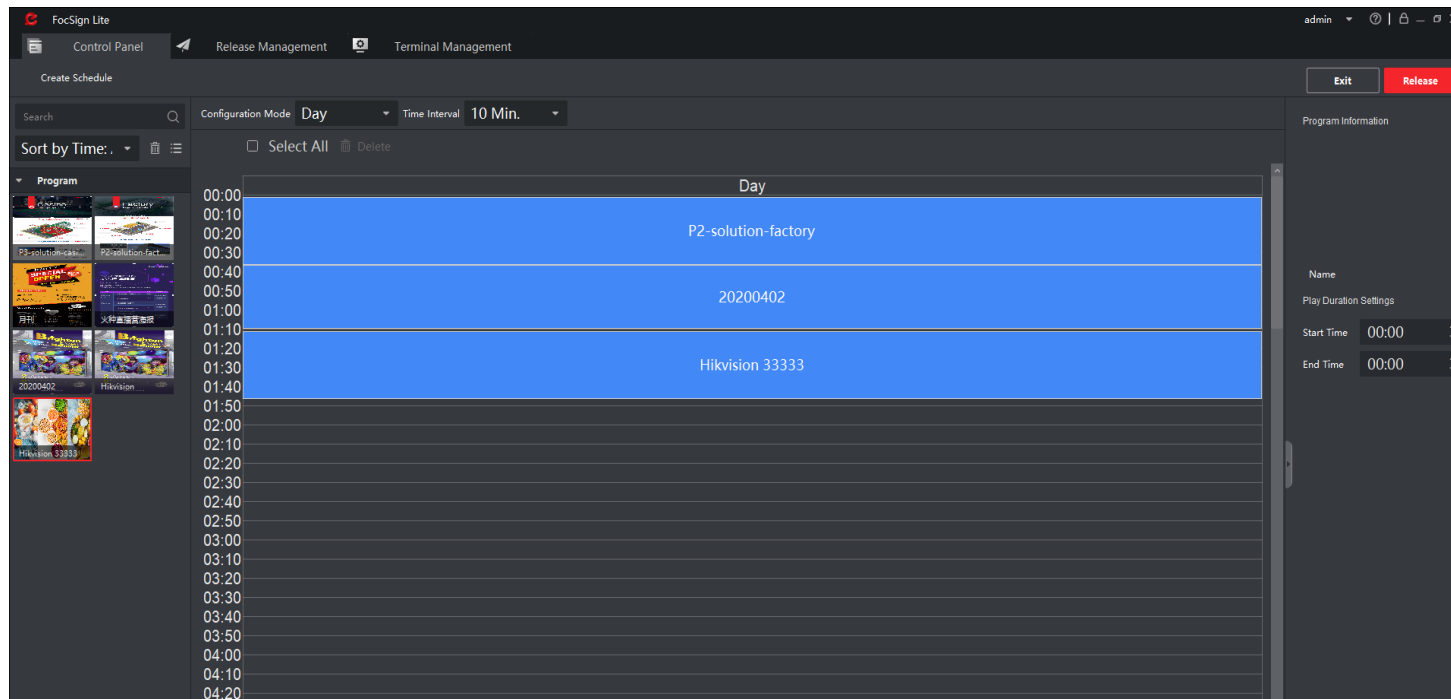

Supports clock, weather, countdown to add

Position / size / time of materials support customization

Multi-page and multi-window

FocSign software — Schedule setting

HIKVISION

Free choice of playing time

Free choice of playing programs

Schedule setting,
clearly visible

The screenshot shows the 'Terminal Management' web interface. At the top, there are navigation icons for '+ Add', 'Edit', 'Delete', 'Upgr...', 'Configur...', and 'Refre...'. The main area displays a grid of terminal cards. The first card, labeled 'C28697417-10...', is highlighted with a red border and shows a yellow poster image. Below it, the status is 'Non-Touc...' and 'Online'. The other three cards are labeled 'device 1-0*0', 'device 2-0*0', and 'device 3-0*0', all with status 'Unknown' and 'Offline'. On the right side, there is a 'Terminal Operation' panel with buttons for 'Startup', 'Power Off', and 'Restart'. Below these are buttons for 'Play', 'Stop', and 'Stop Cut...'. There is also a volume slider set to 35 dB and a 'Timed Power On/Off' toggle. At the bottom of the interface, there is a menu with options: 'Online Device (0)', 'Activation', 'Remote Registration' (highlighted in red), 'Edit Network Parameters', 'Reset Password', and 'Obtain Register Status'. Below the menu is a table header with columns: 'IP Add.', 'Terminal Type', 'MAC Address', 'Serial No.', 'Version', 'Activation ...', and 'Register Status'. The table content is currently empty, showing 'No Data'.