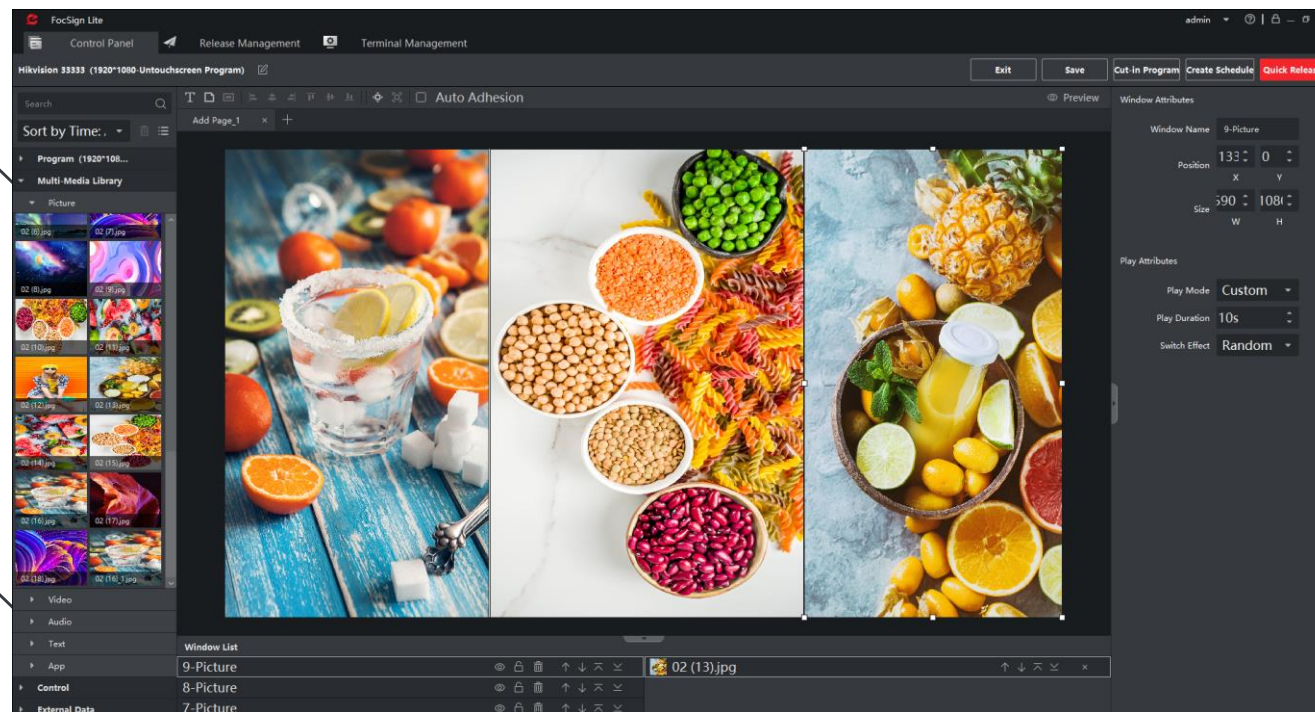

Supports clock, weather, countdown to add

Position / size / time of materials support customization

Multi-page and multi-window

FocSign software — Schedule setting

HIKVISION

Free choice of playing time

Free choice of playing programs