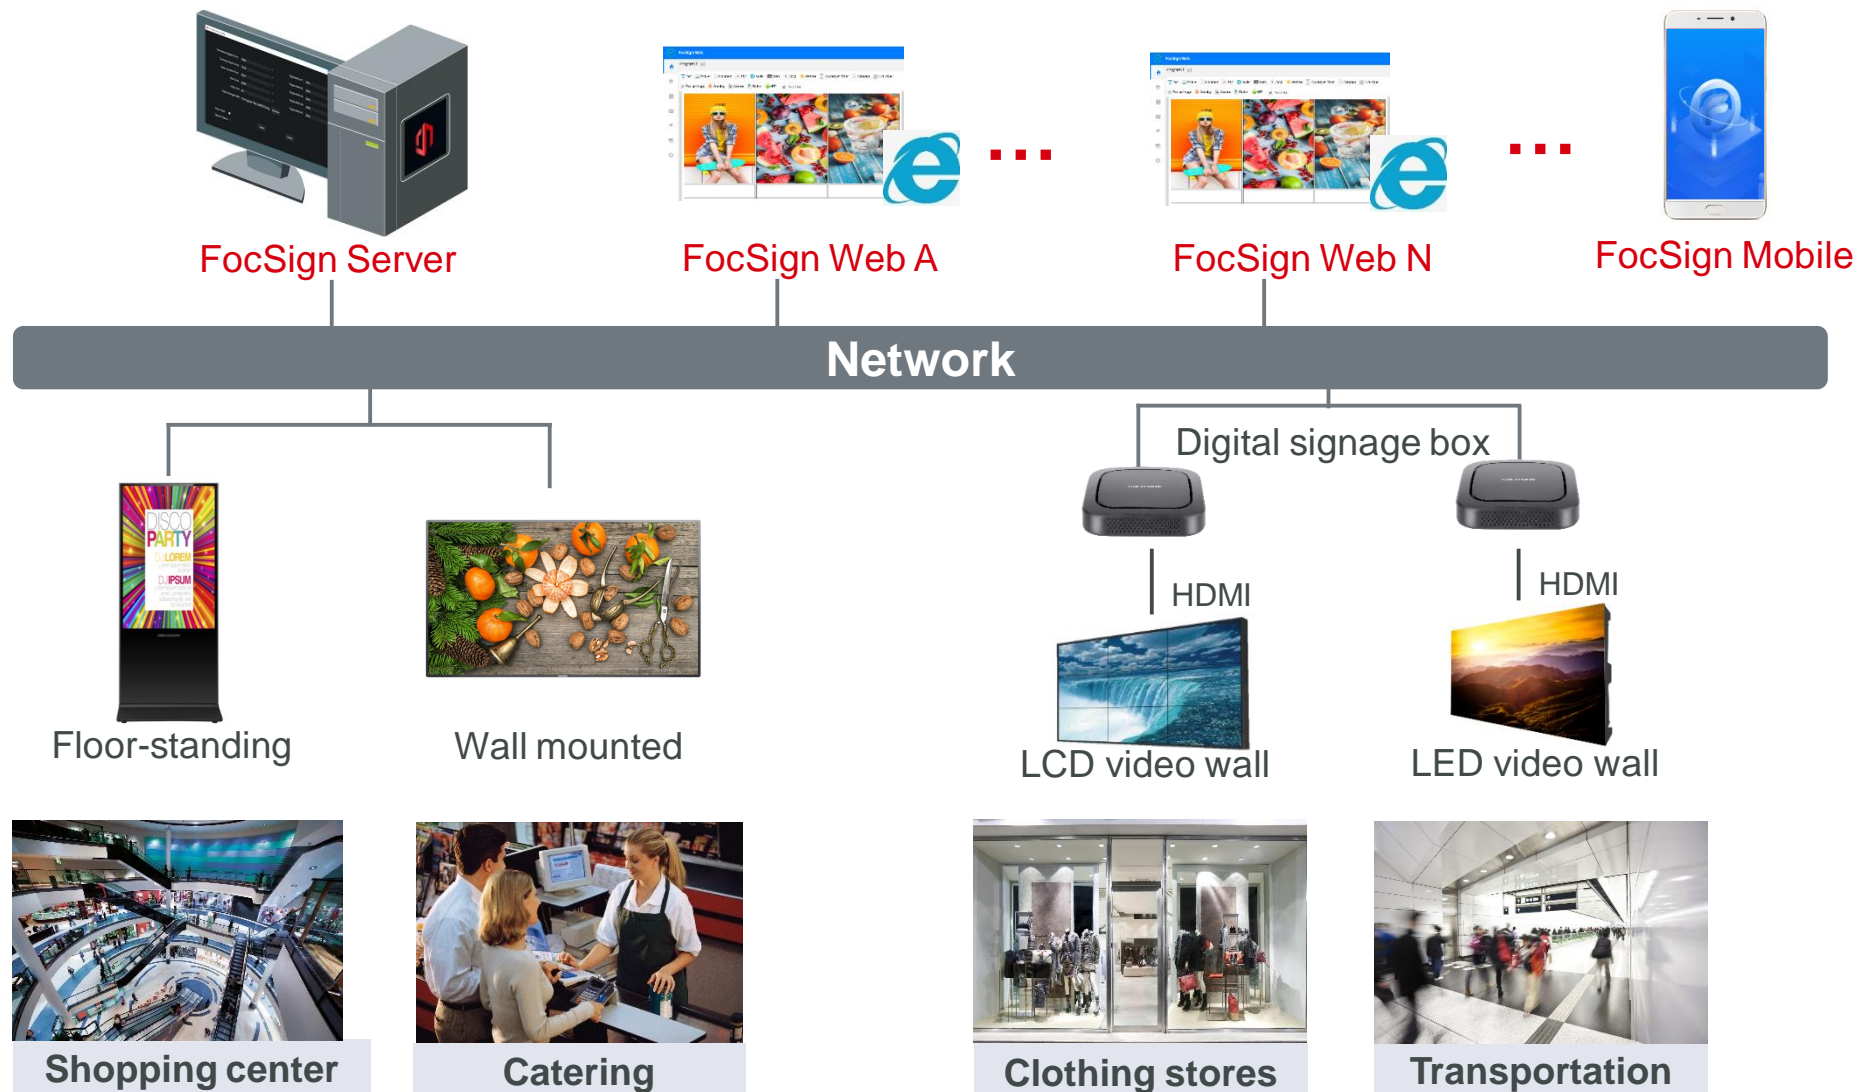

Product family — FocSign software (free)

⊘ FocSign Lite software (0~50 terminals)

FocSign Lite (PC end)

- **Features:** can only support one operation account
- **Licenses:** ≤ 50-ch digital signage
- **PC configuration (minimum)**
 - System: Windows 7/8/8.1/10 (32/64)
 - CPU: Intel Pentium 4.3.0@3.0 GHz
 - RAM: 2GB, Video RAM: 256MB
 - Graphics card: RADEON X700 series

⊘ FocSign Pro software (0~500 terminals)

FocSign Sever (PC end)

FocSign Web (Web end)

Or

FocSign Mobile (Android & ios)

- **Features:** can support multiple operation accounts
- **Licenses:** ≤ 500-ch digital signage
- **PC configuration (minimum)**

FocSign Sever:

- System: Windows 7/10 (32/64)
- CPU: Core i3-2100 3.1GHz, RAM: 4GB

FocSign Web:

- Chrome48, IE10, Firefox45

FocSign Mobile:

- Android 5.0, ios 10.0

Small project — FocSign Lite

- Digital signage ≤ 50 pcs
- FocSign Lite software

Large project — FocSign Pro

- Digital signage ≤ 500 pcs
- FocSign Pro software: FocSign Sever + FocSign Web / FocSign Mobile

Featured project

— Temperature screening + advertising

In addition to playing advertisements, Hikvision digital signage can now provide new solution in combination with thermal camera to achieve temperature screening, which are more suitable and cost-effective for “Temperature Screening + Advertising” scenarios.