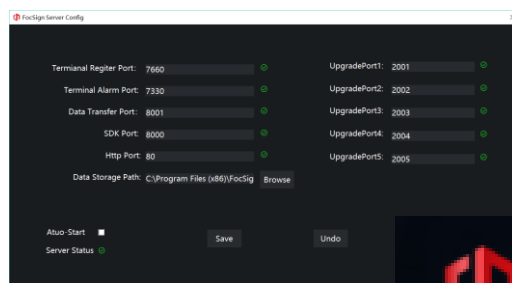

Product family — FocSign software (free)

⊘ FocSign Lite software (0~50 terminals)

FocSign Lite (PC end)

- **Features:** can only support one operation account
- **Licenses:** ≤ 50-ch digital signage
- **PC configuration (minimum)**
 - System: Windows 7/8/8.1/10 (32/64)
 - CPU: Intel Pentium 4.3.0@3.0 GHz
 - RAM: 2GB, Video RAM: 256MB
 - Graphics card: RADEON X700 series

⊘ FocSign Pro software (0~500 terminals)

FocSign Sever (PC end)

FocSign Web (Web end)

Or

FocSign Mobile (Android & ios)

- **Features:** can support multiple operation accounts
- **Licenses:** ≤ 500-ch digital signage
- **PC configuration (minimum)**