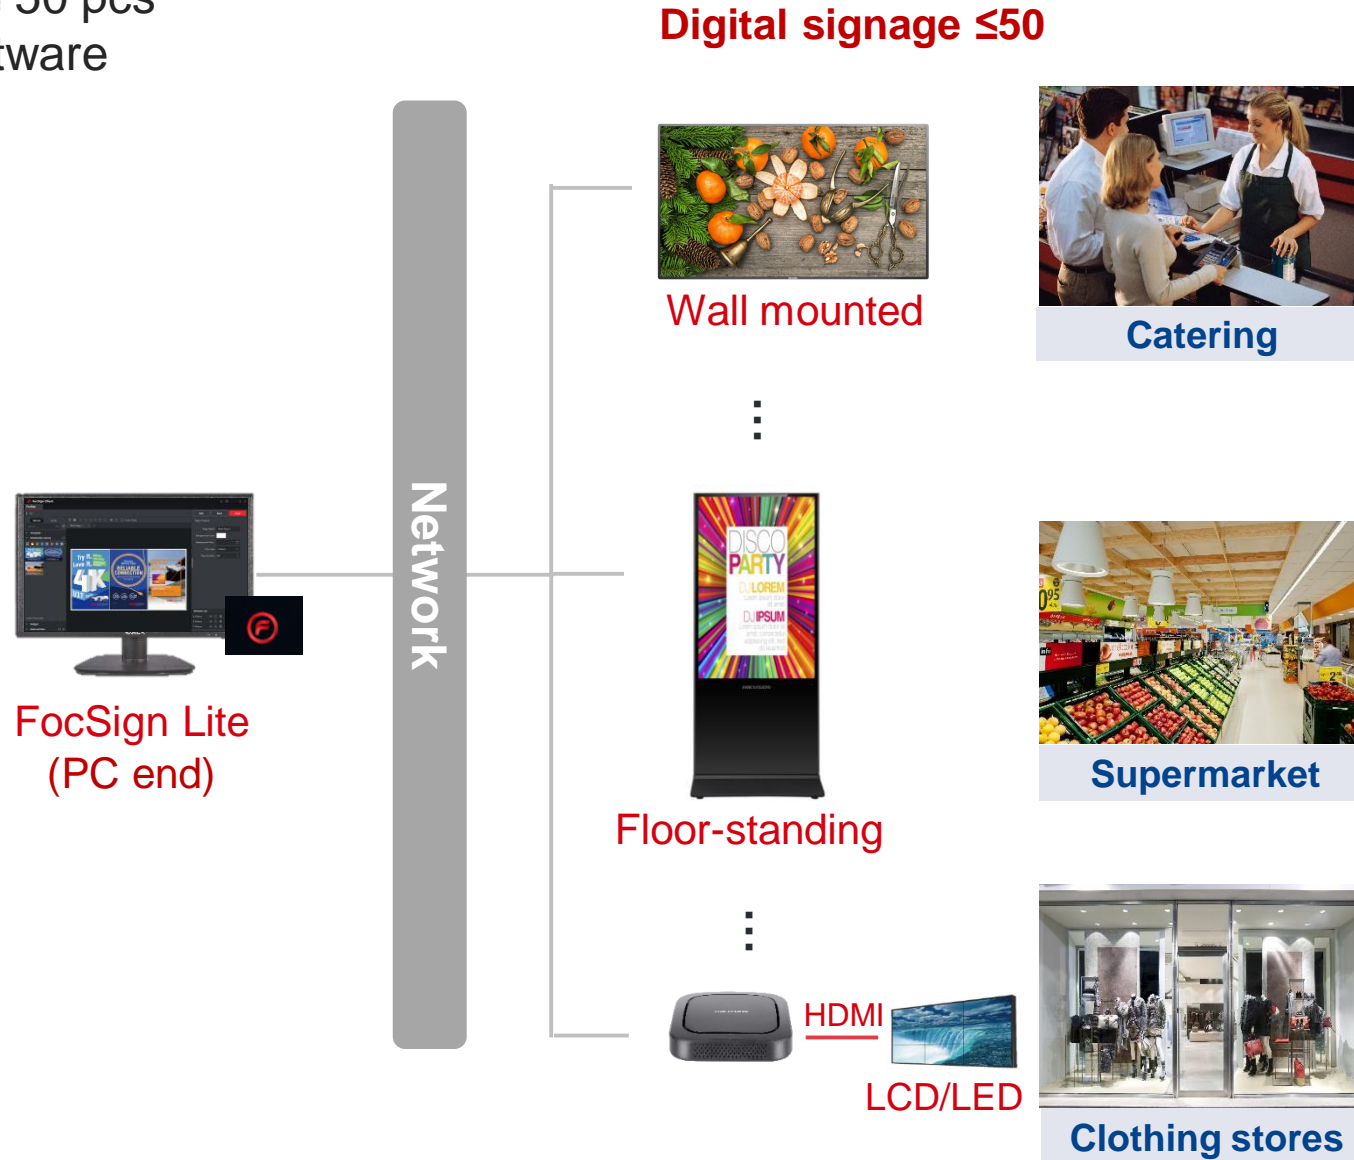

⊘ FocSign Pro software (0~500 terminals)

FocSign Sever (PC end)

FocSign Web (Web end)

Or

FocSign Mobile (Android & ios)

- **Features:** can support multiple operation accounts
- **Licenses:** ≤ 500-ch digital signage
- **PC configuration (minimum)**

FocSign Sever:

- System: Windows 7/10 (32/64)
- CPU: Core i3-2100 3.1GHz, RAM: 4GB

FocSign Web:

- Chrome48, IE10, Firefox45

FocSign Mobile:

- Android 5.0, ios 10.0

Small project — FocSign Lite

- Digital signage ≤ 50 pcs
- FocSign Lite software

Large project — FocSign Pro

- Digital signage ≤ 500 pcs
- FocSign Pro software: FocSign Sever + FocSign Web / FocSign Mobile

Featured project

— Temperature screening + advertising

In addition to playing advertisements, Hikvision digital signage can now provide new solution in combination with thermal camera to achieve temperature screening, which are more suitable and cost-effective for “Temperature Screening + Advertising” scenarios.

1 Visualized temperature screening display

2 Broadcast various advertising programs

▼ Office building

▼ Retail store

▼ Hospital

▼ School

Featured project

— Temperature screening + advertising