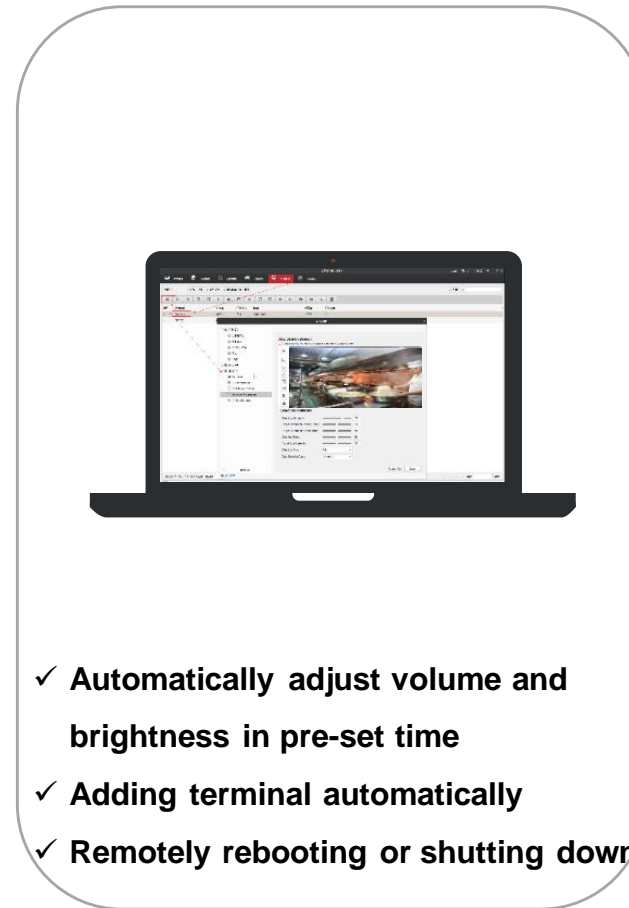

Schedule setting,
clearly visible

The screenshot shows the 'Terminal Management' web interface. At the top, there are navigation icons for '+ Add', 'Edit', 'Delete', 'Upgr...', 'Configur...', and 'Refre...'. The main area displays a grid of terminal cards. The first card, labeled 'C28697417-10...', is highlighted with a red border and shows a yellow poster image. Below it, the status is 'Non-Touc...' and 'Online'. The other three cards are labeled 'device 1-0*0', 'device 2-0*0', and 'device 3-0*0', all with status 'Unknown' and 'Offline'. On the right side, there is a 'Terminal Operation' panel with buttons for 'Startup', 'Power Off', and 'Restart'. Below these are buttons for 'Play', 'Stop', and 'Stop Cut...'. There is also a volume slider set to 35 dB and a 'Timed Power On/Off' toggle. At the bottom of the interface, there is a menu with options: 'Online Device (0)', 'Activation', 'Remote Registration' (highlighted in red), 'Edit Network Parameters', 'Reset Password', and 'Obtain Register Status'. Below the menu is a table header with columns: 'IP Add.', 'Terminal Type', 'MAC Address', 'Serial No.', 'Version', 'Activation ...', and 'Register Status'. The table content is currently empty, showing 'No Data'.

Screen monitoring,
screenshot display

Terminal parameters,
batch setting

Terminal switch,
remote control

Online upgrade,
remote configuration

Multiple-level Authority

Management Client

Terminal Management

Product highlights — Smart software