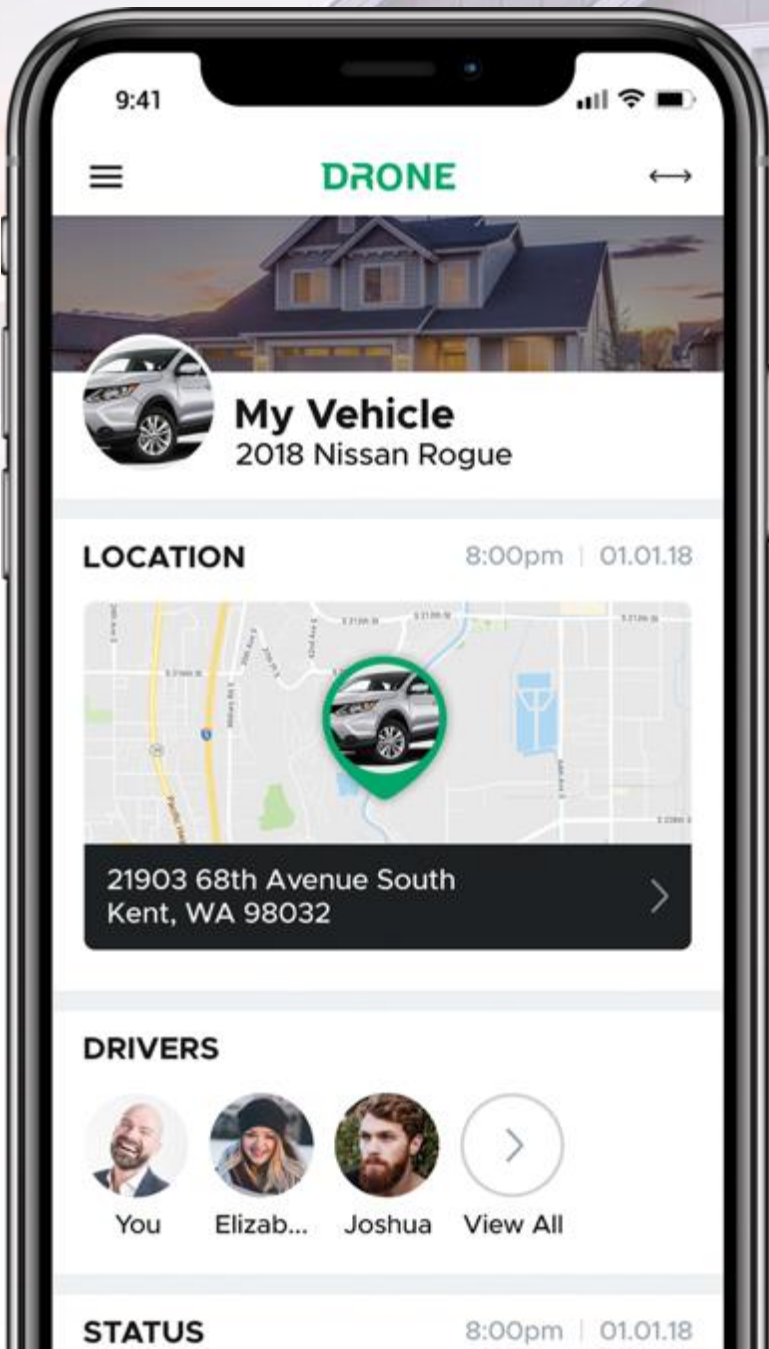

APP REVIEW

Pantalla de Inicio

- Ubicación actual
- Estado del vehículo
- Usuarios compartidos para este vehículo
- Voltaje de la batería
- Calendario de mantenimiento
- Temperatura interior del vehículo
- Odómetro
- ¡Presiona EDITAR para reordenar tus widgets!