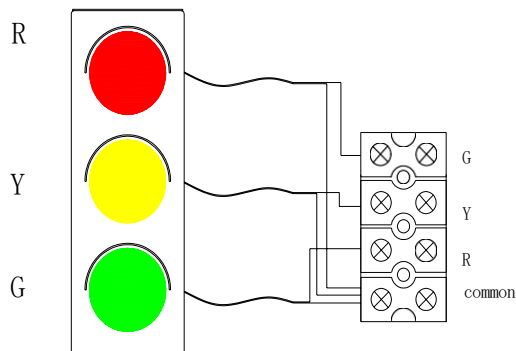

Φ100mm RYG LED Traffic Lights

Model No. : PROLIGHTLEDT10

Connection Sketch

Black: Common
 Red: Red light
 Yellow: Yellow light
 Green: Green light

Product Photo

Product Features

- Novel design with beautiful appearance
- Low power consumption
- High efficiency and brightness
- Large viewing angle
- Long lifespan-more than 100,000 hours
- Multi-layer sealed and waterproof
- Exclusive optical lens and good color uniformity
- Long viewing distance

Keep up with CE, GB14887-2011

Technical Parameters:

Color	LED Qty	Light Intensity	Wave length	Viewing angle		Power	Working Voltage	Housing Material
				L/ R	U/D			
Red	31pcs	≥110cd	625±5nm	30°	30°	≤5W	DC12V, AC85-265V 50/60HZ	Polycarbonate (PC)
Yellow	31pcs	≥110cd	590±5nm	30°	30°	≤5W		
Green	31pcs	≥160cd	505±3nm	30°	30°	≤5W		

Installation Sketch