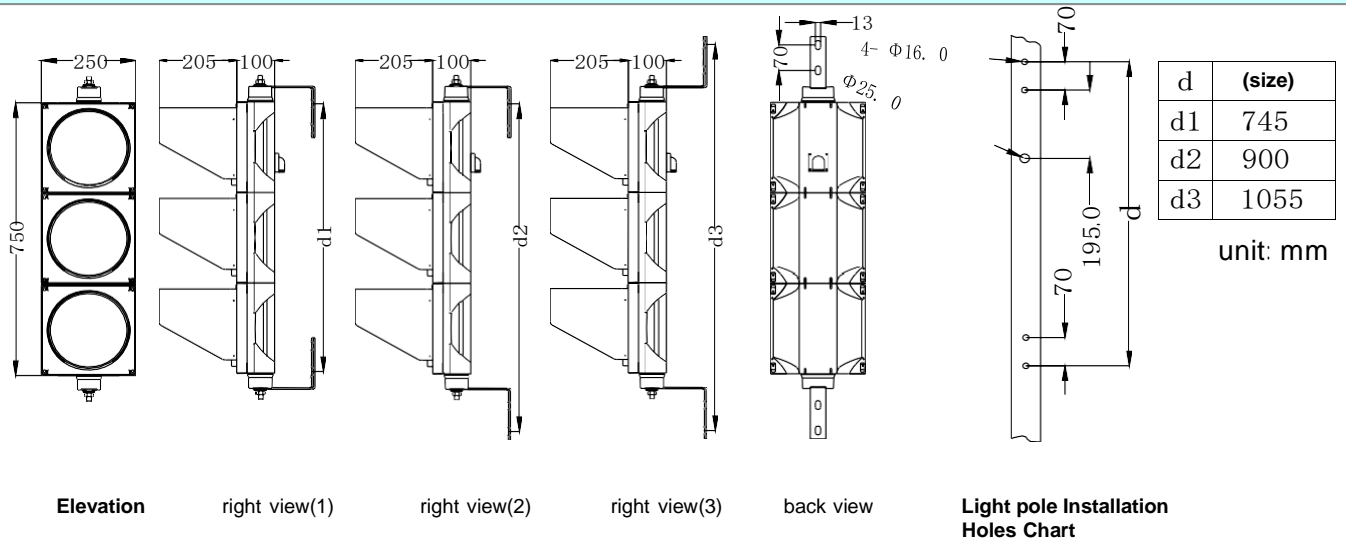

Technical Parameters:

Color	LED Qty	Light Intensity	Wave length	Viewing angle		Power	Working Voltage	Housing Material
				L/ R	U/D			
Red	168	≥400cd	625±5nm	30°	30°	≤11W	12/24VDC; 85V-265VAC, 50/60HZ	PC UV resistant
Yellow	168	≥400cd	590±5nm	30°	30°	≤11W		
Green	168	≥600cd	505±5nm	30°	30°	≤9W		

Packing Info. :

Carton size	QTY	GW	NW	Wrapper	Volume(m3)
0.91*0.33*0.23 m	1pcs/carton	8 KGS	6.86 KGS	K=K Carton	0.07

Packing List :

Name	Light	L Bracket	Sun visor	M4×10 Screw	M4×20 Screw	Wiring Box and Gasket	Using manual	Certificate
Qty.(pcs)	1	2	3	12	4	1	1	1

Installation Sketch