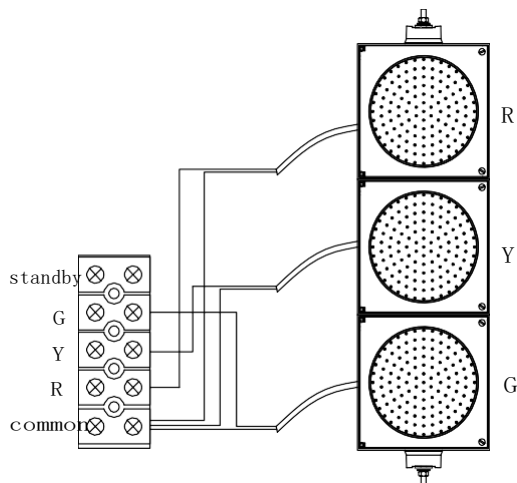

⌀ 300mm RYG Full Ball Traffic Lights

Model No. : PROLIGHTLEDT30

Connection Sketch

Black: Common red
 : red light yellow:
 yellow lightgreen :
 green light

Product Photo

Product Features

- Novelty design with beautiful appearance
- Low power consumption
- High efficiency and brightness
- Large viewing angle
- Long lifespan-more than 80,000 hours
- Multi-layer sealed and waterproof
- Exclusive optical lensing and good color uniformity
- Long viewing distance
- Keep up with CE, GB14887-2007, ITE EN12368 and relevant international standards

Technical Parameters:

Color	LED Qty	Light Intensity	Wave length	Viewing angle		Power	Working Voltage	Housing Material
				L/ R	U/D			
Red	168	≥400cd	625±5nm	30°	30°	≤11W	12/24VDC; 85V-265VAC, 50/60HZ	PC UV resistant
Yellow	168	≥400cd	590±5nm	30°	30°	≤11W		
Green	168	≥600cd	505±5nm	30°	30°	≤9W		