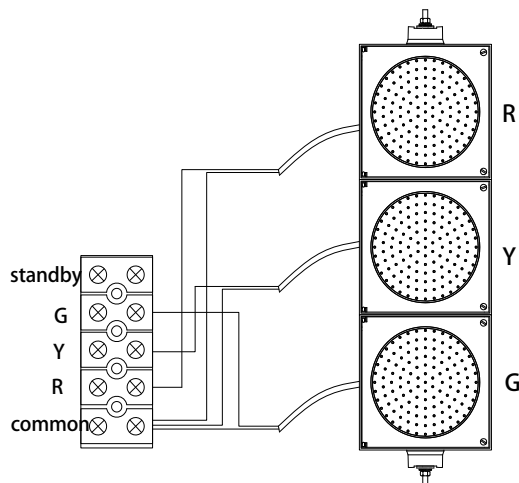

Φ200mm RYG Full Ball Traffic Lights

Model No. : PROLIGHTLEDT

Connection Sketch

Black: Common
 red: red light
 yellow: yellow light
 green : green light

Product Photo

Product Features

- Novelty design with beautiful appearance
- Low power consumption
- High efficiency and brightness
- Large viewing angle
- Long lifespan-more than 80,000 hours
- Multi-layer sealed and waterproof
- Exclusive optical lensing and good color uniformity
- Long viewing distance
- Keep up with CE, GB14887-2007, ITE EN12368 and relevant international standards

Technical Parameters:

Color	LED Qty	Light Intensity	Wave length	Viewing angle		Power	Working Voltage	Housing Material
				L/ R	U/D			
Red	90pcs	≥400cd	625±5nm	30°	30°	≤9W	12/24VDC; 85V-265VAC, 50/60HZ	PC UV resistant
Yellow	90pcs	≥600cd	590±5nm	30°	30°	≤9W		
Green	90pcs	≥600cd	505±5nm	30°	30°	≤9W		

Installation Sketch

d	(size)
d1	745
d2	900
d3	1055

unit: mm

Elevation

right view(1)

right view(2)

right view(3)

back view

Light pole Installation Holes Chart

AccessPRO[®]

Vertical installation

Horizontal installation