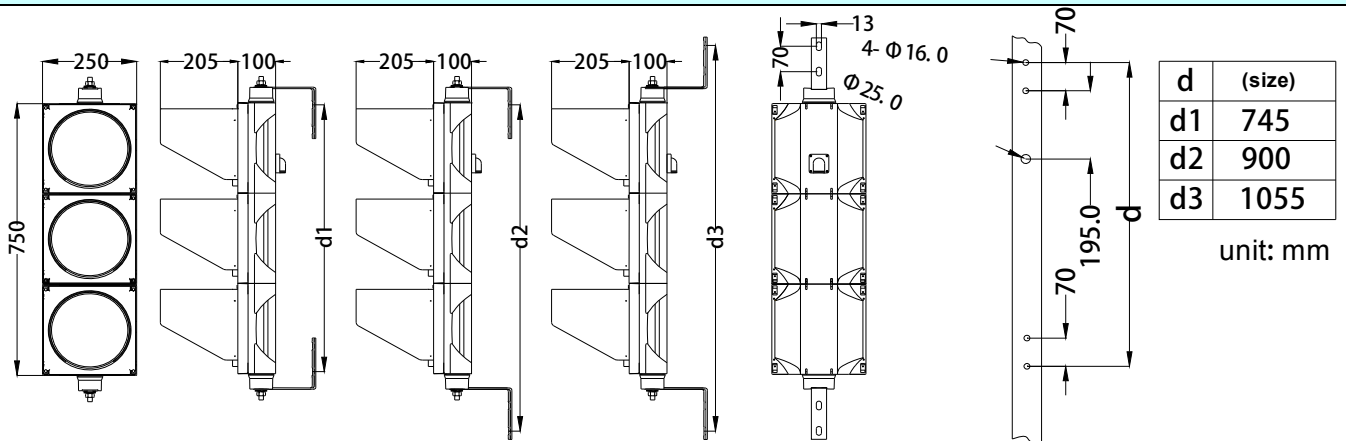

Technical Parameters:

Color	LED Qty	Light Intensity	Wave length	Viewing angle		Power	Working Voltage	Housing Material
				L/ R	U/D			
Red	90pcs	≥400cd	625±5nm	30°	30°	≤9W	12/24VDC; 85V-265VAC, 50/60HZ	PC UV resistant
Yellow	90pcs	≥600cd	590±5nm	30°	30°	≤9W		
Green	90pcs	≥600cd	505±5nm	30°	30°	≤9W		

Packing Info. :

Carton size	QTY	GW	NW	Wrapper	Volume(m3)
0.91*0.33*0.23 m	1pcs/carton	8 KGS	6.86 KGS	K=K Carton	0.07

Packing List :

Name	Light	L Bracket	Sun visor	M4×10 Screw	M4×20 Screw	Wiring Box and Gasket	Using manual	Certificate
Qty.(pcs)	1	2	3	12	4	1	1	1

Installation Sketch

d	(size)
d1	745
d2	900
d3	1055

unit: mm

Elevation

right view(1)

right view(2)

right view(3)

back view