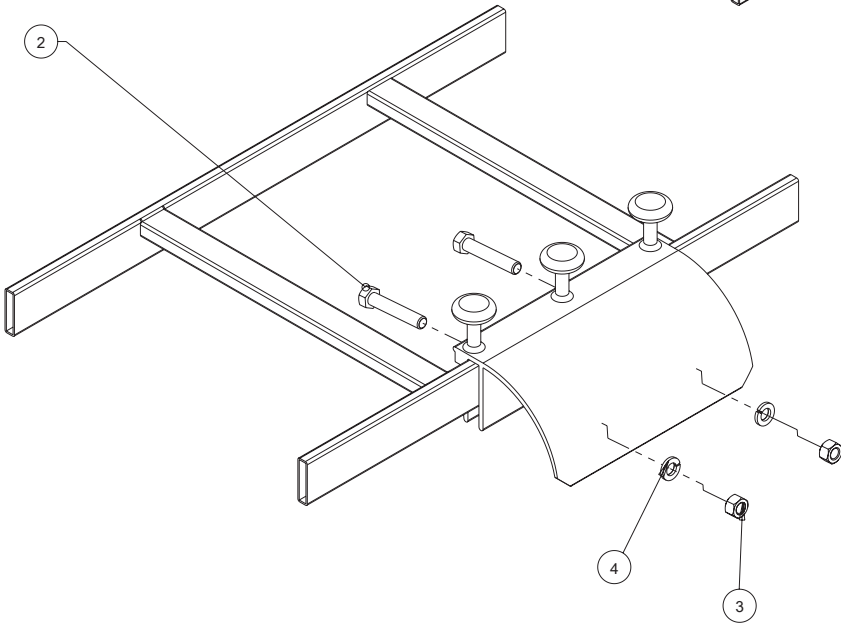

Adjustable Junction Splice Kit

Retaining Post Kit

L-Bracket Kit

Radius Drop Kit

Stringer Radius Drop Kit

Foot Kit

1  (2x)	2  (2x)	3  (2x)
4  (2x)	5  (4x)	

Ceiling Support Kit

Rack-to-Runway Mounting Plate Kit

1  (4x)	2  (4x)	3  (1x)
4  (1x)	5  (4x)	

Vertical Wall Bracket Kit

Triangle Support Bracket Kit

Modular Triangle Support Bracket Kit

1  (1x)	2  (1x)	3  (3x)	
4  (1x)	5  (2x)	6  (2x)	7  (2x)