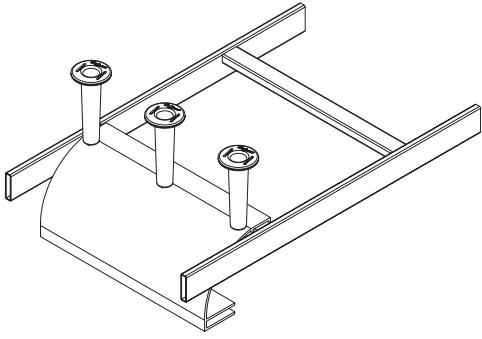

Butt Splice Kit

Adjustable Butt Splice Kit

<p>1</p>  <p>(2x)</p>	<p>2</p>  <p>(2x)</p>	<p>3</p>  <p>(8x)</p>	
<p>4</p>  <p>(2x)</p>	<p>5</p>  <p>(8x)</p>	<p>6</p>  <p>(8x)</p>	<p>7</p>  <p>(4x)</p>

Junction Splice Kit

Adjustable Junction Splice Kit

Retaining Post Kit

L-Bracket Kit

Radius Drop Kit

Stringer Radius Drop Kit

Foot Kit

1  (2x)	2  (2x)	3  (2x)
4  (2x)	5  (4x)	

Ceiling Support Kit

Rack-to-Runway Mounting Plate Kit

1  (4x)	2  (4x)	3  (1x)
4  (1x)	5  (4x)	

Vertical Wall Bracket Kit

Triangle Support Bracket Kit

Modular Triangle Support Bracket Kit

1  (1x)	2  (1x)	3  (3x)	
4  (1x)	5  (2x)	6  (2x)	7  (2x)