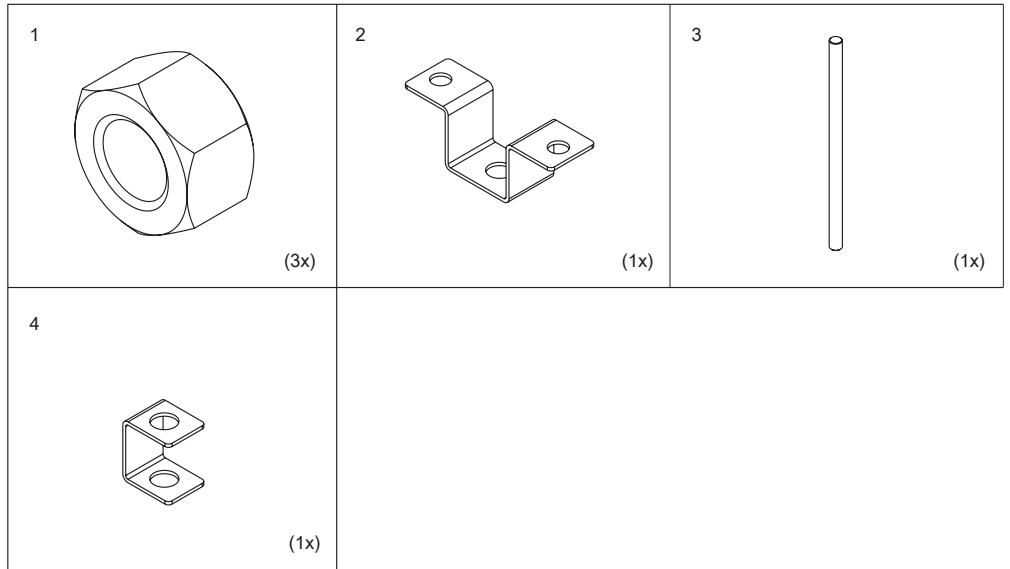

Adjustable Junction Splice Kit

Retaining Post Kit

L-Bracket Kit

Radius Drop Kit

Stringer Radius Drop Kit

Foot Kit

1  (2x)	2  (2x)	3  (2x)
4  (2x)	5  (4x)	

Ceiling Support Kit