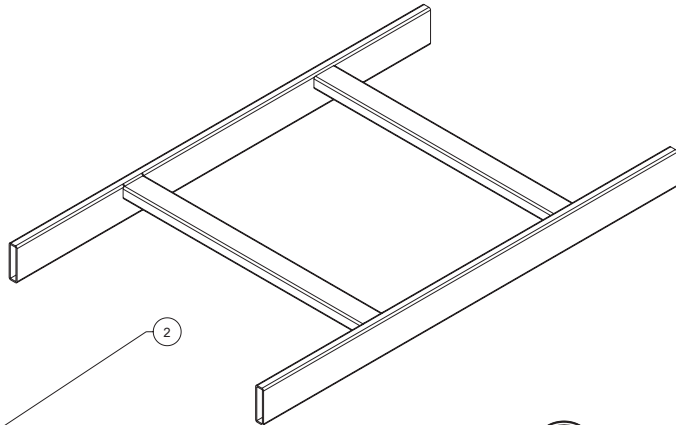

Adjustable Junction Splice Kit

Retaining Post Kit

L-Bracket Kit

Radius Drop Kit

Stringer Radius Drop Kit

Foot Kit

1  (2x)	2  (2x)	3  (2x)
4  (2x)	5  (4x)	

Ceiling Support Kit

Rack-to-Runway Mounting Plate Kit

1  (4x)	2  (4x)	3  (1x)
4  (1x)	5  (4x)	

Vertical Wall Bracket Kit

Triangle Support Bracket Kit

Modular Triangle Support Bracket Kit

1  (1x)	2  (1x)	3  (3x)	
4  (1x)	5  (2x)	6  (2x)	7  (2x)