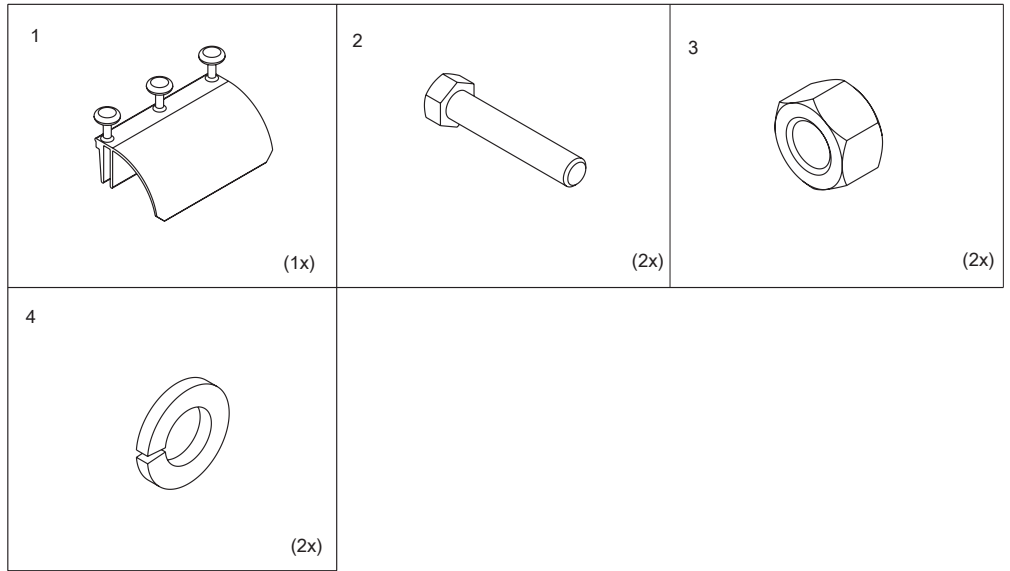

Adjustable Junction Splice Kit

Retaining Post Kit

L-Bracket Kit

Radius Drop Kit

Stringer Radius Drop Kit

Foot Kit

1  (2x)	2  (2x)	3  (2x)
4  (2x)	5  (4x)	

Ceiling Support Kit