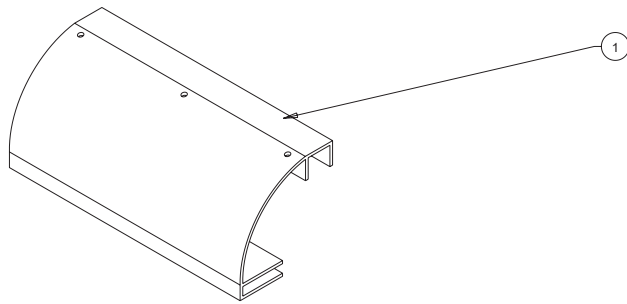

Adjustable Junction Splice Kit

Retaining Post Kit

L-Bracket Kit

Radius Drop Kit

Stringer Radius Drop Kit

Foot Kit

1  (2x)	2  (2x)	3  (2x)
4  (2x)	5  (4x)	

Ceiling Support Kit

Rack-to-Runway Mounting Plate Kit

1  (4x)	2  (4x)	3  (1x)
4  (1x)	5  (4x)	

Vertical Wall Bracket Kit

Triangle Support Bracket Kit

Modular Triangle Support Bracket Kit

1  (1x)	2  (1x)	3  (3x)	
4  (1x)	5  (2x)	6  (2x)	7  (2x)