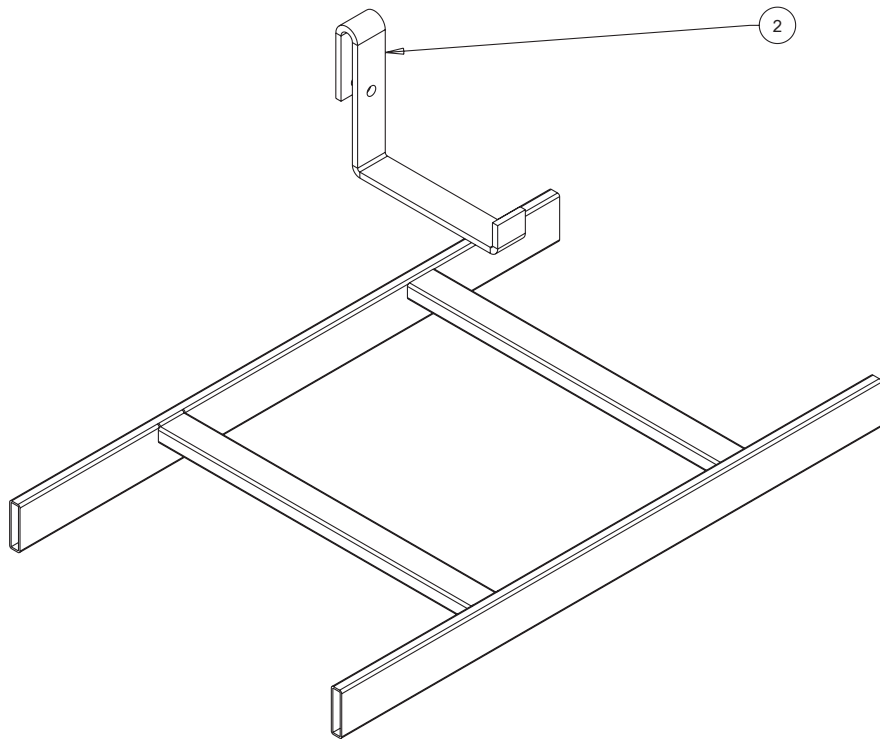

L-Bracket Kit