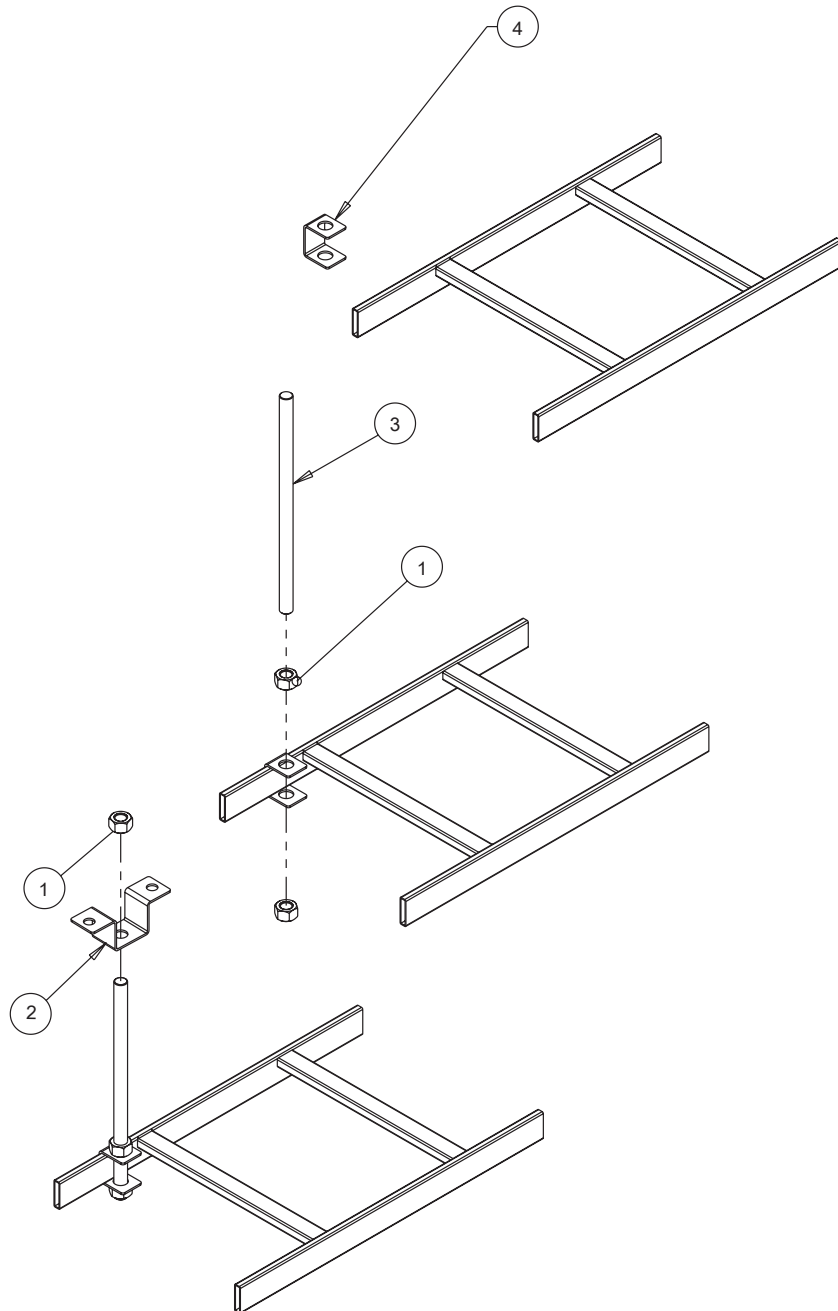

Adjustable Junction Splice Kit

Retaining Post Kit

L-Bracket Kit

Radius Drop Kit

Stringer Radius Drop Kit

Foot Kit

1  (2x)	2  (2x)	3  (2x)
4  (2x)	5  (4x)	

Ceiling Support Kit

Rack-to-Runway Mounting Plate Kit

1  (4x)	2  (4x)	3  (1x)
4  (1x)	5  (4x)	

Vertical Wall Bracket Kit

Triangle Support Bracket Kit

Modular Triangle Support Bracket Kit

1  (1x)	2  (1x)	3  (3x)	
4  (1x)	5  (2x)	6  (2x)	7  (2x)