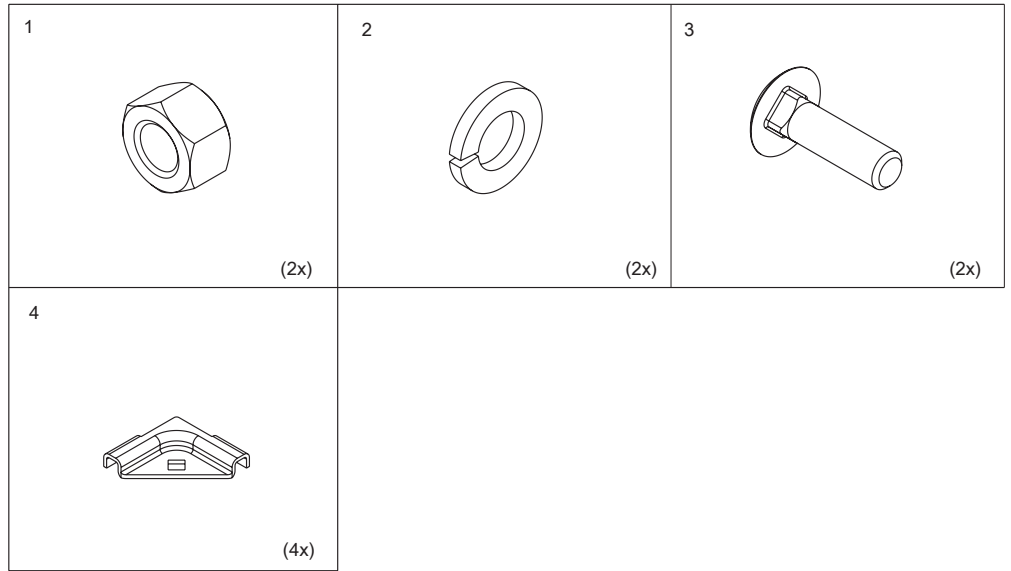

Vertical Wall Bracket Kit.....	13
Triangle Support Bracket Kit.....	14
Modular Triangle Support Bracket Kit.....	15
Wall Angle Support Kit	16
Corner Support Bracket kit	17
End Cap Kit	18
Runway Termination Kit	19
Movable Cross Member Kit	20
Runway Elevation Kit.....	21
Runway Overhead 12-inch Stack Kit	22
Runway Center Support Kit.....	23
J-Bolt Kit.....	24

Butt Splice Kit

Adjustable Butt Splice Kit

<p>1</p>  <p>(2x)</p>	<p>2</p>  <p>(2x)</p>	<p>3</p>  <p>(8x)</p>	
<p>4</p>  <p>(2x)</p>	<p>5</p>  <p>(8x)</p>	<p>6</p>  <p>(8x)</p>	<p>7</p>  <p>(4x)</p>

Junction Splice Kit