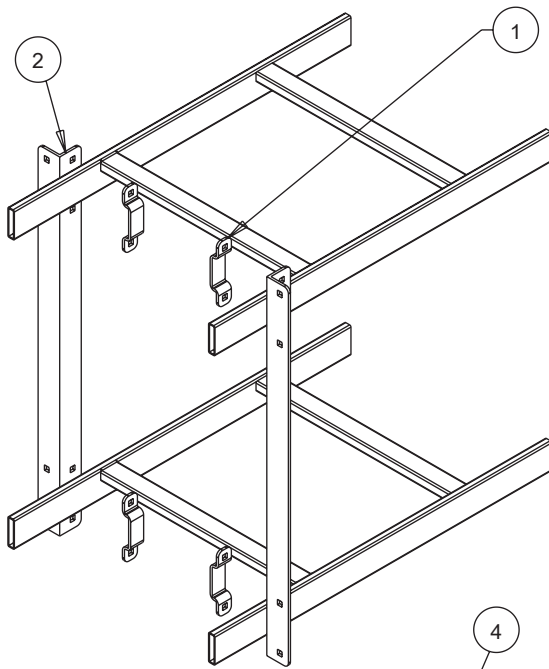

1 (4x)	2 (2x)	3 (8x)
4 (8x)	5 (8x)