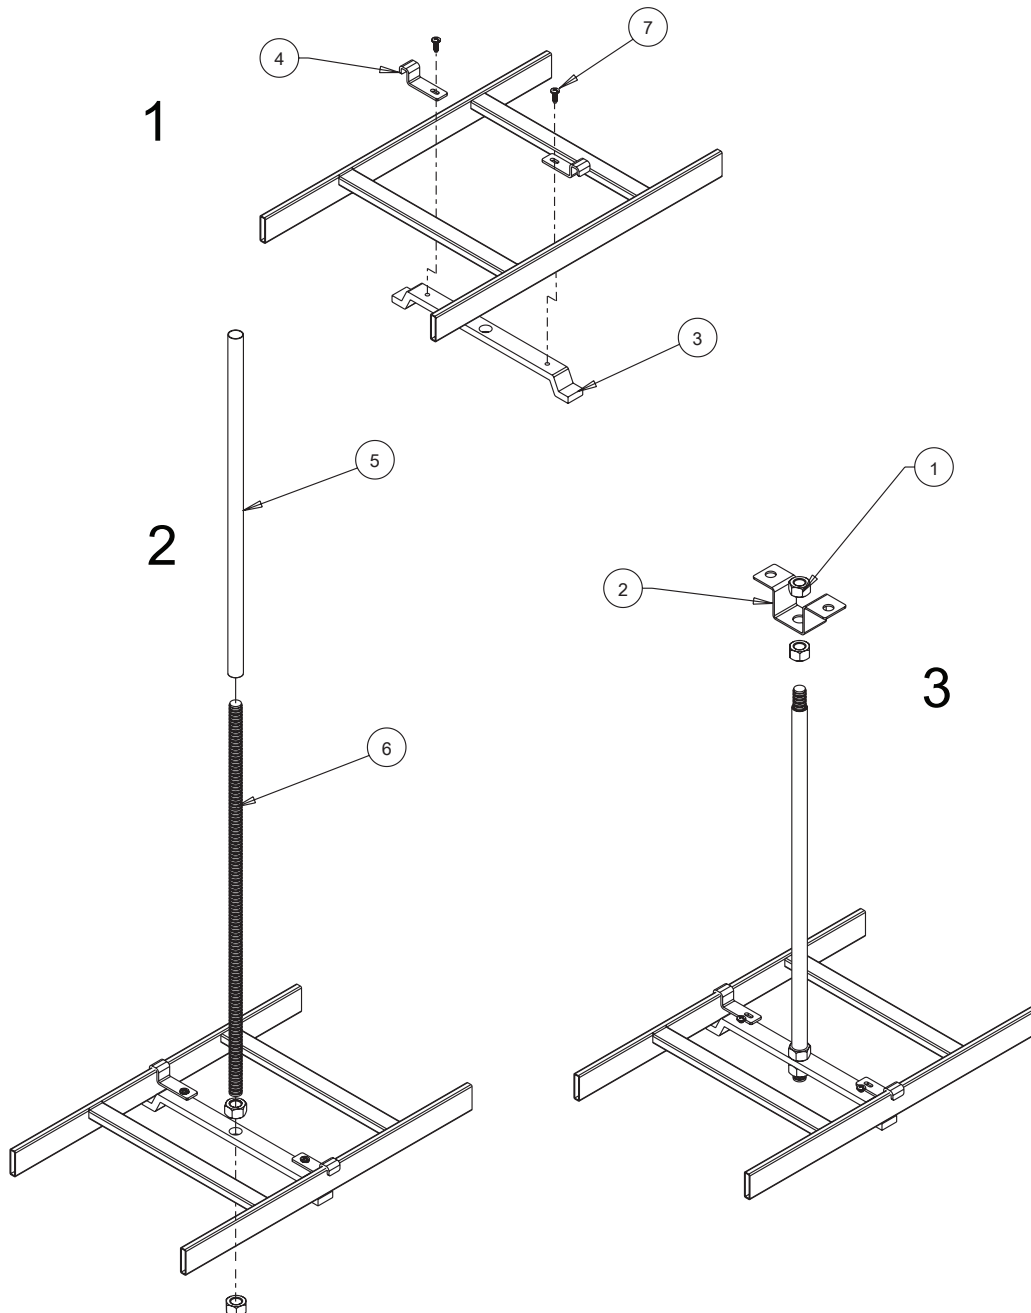

1 (4x)	2 (1x)	3 (1x)
4 (2x)	5 (1x)	6 (1x)
		7 (2x)