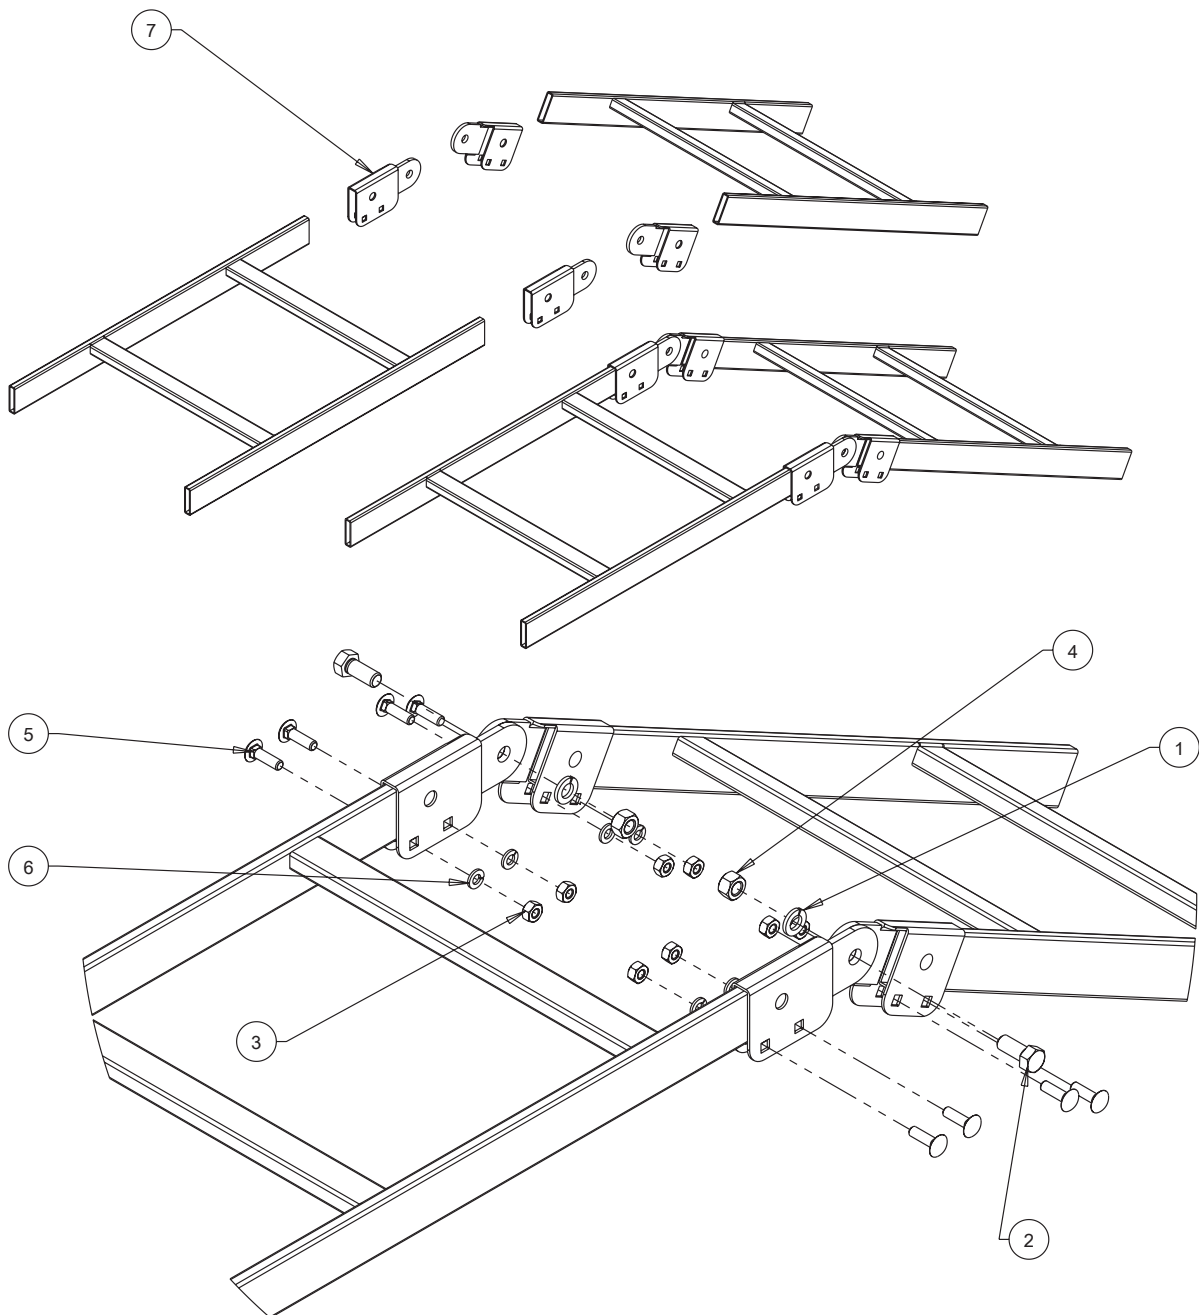

Cable Runway Ladder Rack System

Table of Contents

Butt Splice Kit	2
Adjustable Butt Splice Kit	3
Junction Splice Kit	4
Adjustable Junction Splice Kit.....	5
Retaining Post Kit.....	6
L-Bracket Kit	7
Radius Drop Kit.....	8
Stringer Radius Drop Kit.....	9
Foot Kit.....	10
Ceiling Support Kit.....	11
Rack-to-Runway Mounting Plate Kit.....	12

Vertical Wall Bracket Kit.....	13
Triangle Support Bracket Kit.....	14
Modular Triangle Support Bracket Kit.....	15
Wall Angle Support Kit	16
Corner Support Bracket kit	17
End Cap Kit	18
Runway Termination Kit	19
Movable Cross Member Kit	20
Runway Elevation Kit.....	21
Runway Overhead 12-inch Stack Kit	22
Runway Center Support Kit.....	23
J-Bolt Kit.....	24

Butt Splice Kit

Adjustable Butt Splice Kit

<p>1</p>  <p>(2x)</p>	<p>2</p>  <p>(2x)</p>	<p>3</p>  <p>(8x)</p>	
<p>4</p>  <p>(2x)</p>	<p>5</p>  <p>(8x)</p>	<p>6</p>  <p>(8x)</p>	<p>7</p>  <p>(4x)</p>

Junction Splice Kit