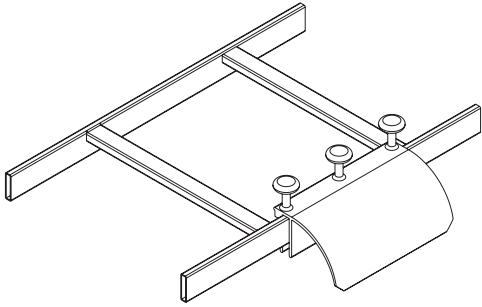

Vertical Wall Bracket Kit.....	13
Triangle Support Bracket Kit.....	14
Modular Triangle Support Bracket Kit.....	15
Wall Angle Support Kit	16
Corner Support Bracket kit	17
End Cap Kit	18
Runway Termination Kit	19
Movable Cross Member Kit	20
Runway Elevation Kit.....	21
Runway Overhead 12-inch Stack Kit	22
Runway Center Support Kit.....	23
J-Bolt Kit.....	24

Adjustable Junction Splice Kit

Retaining Post Kit

L-Bracket Kit

Radius Drop Kit

Stringer Radius Drop Kit

Foot Kit

1  (2x)	2  (2x)	3  (2x)
4  (2x)	5  (4x)	

Ceiling Support Kit

Rack-to-Runway Mounting Plate Kit

1  (4x)	2  (4x)	3  (1x)
4  (1x)	5  (4x)	

Vertical Wall Bracket Kit

Triangle Support Bracket Kit

Modular Triangle Support Bracket Kit

1  (1x)	2  (1x)	3  (3x)	
4  (1x)	5  (2x)	6  (2x)	7  (2x)