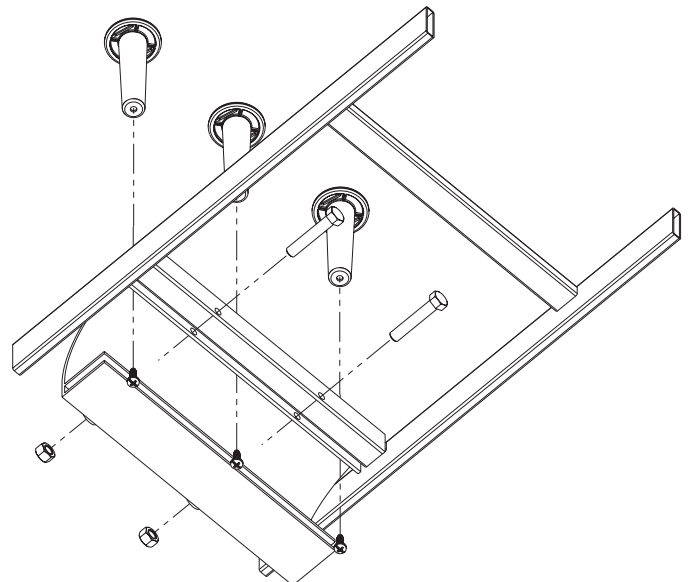

Adjustable Junction Splice Kit

Retaining Post Kit

L-Bracket Kit

Radius Drop Kit

Stringer Radius Drop Kit

Foot Kit

1  (2x)	2  (2x)	3  (2x)
4  (2x)	5  (4x)	

Ceiling Support Kit

Rack-to-Runway Mounting Plate Kit

1  (4x)	2  (4x)	3  (1x)
4  (1x)	5  (4x)	

Vertical Wall Bracket Kit

Triangle Support Bracket Kit

Modular Triangle Support Bracket Kit

1  (1x)	2  (1x)	3  (3x)	
4  (1x)	5  (2x)	6  (2x)	7  (2x)