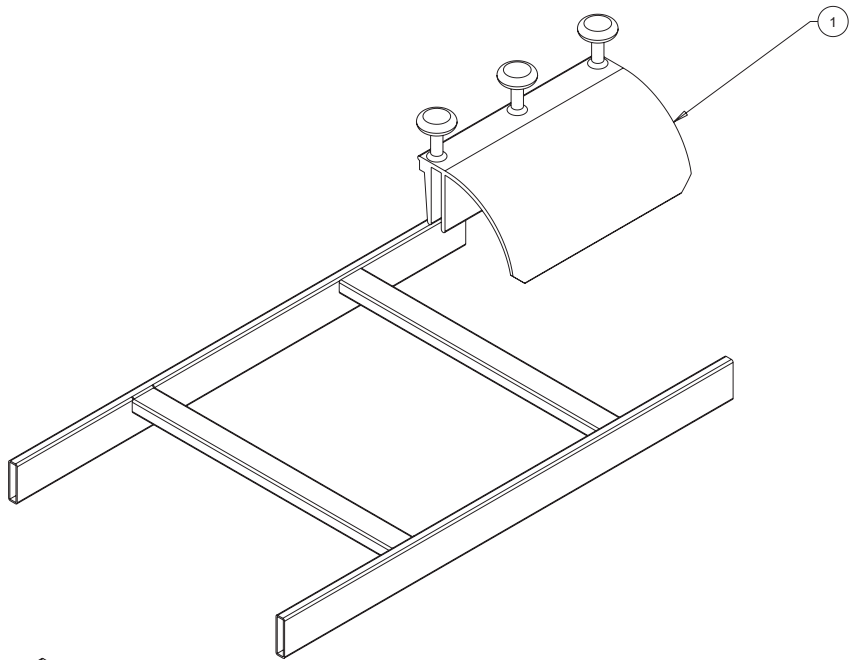

Adjustable Junction Splice Kit

Retaining Post Kit

L-Bracket Kit

Radius Drop Kit

Stringer Radius Drop Kit

Foot Kit

1  (2x)	2  (2x)	3  (2x)
4  (2x)	5  (4x)	

Ceiling Support Kit

Rack-to-Runway Mounting Plate Kit

1  (4x)	2  (4x)	3  (1x)
4  (1x)	5  (4x)	

Vertical Wall Bracket Kit

Triangle Support Bracket Kit

Modular Triangle Support Bracket Kit

1  (1x)	2  (1x)	3  (3x)	
4  (1x)	5  (2x)	6  (2x)	7  (2x)