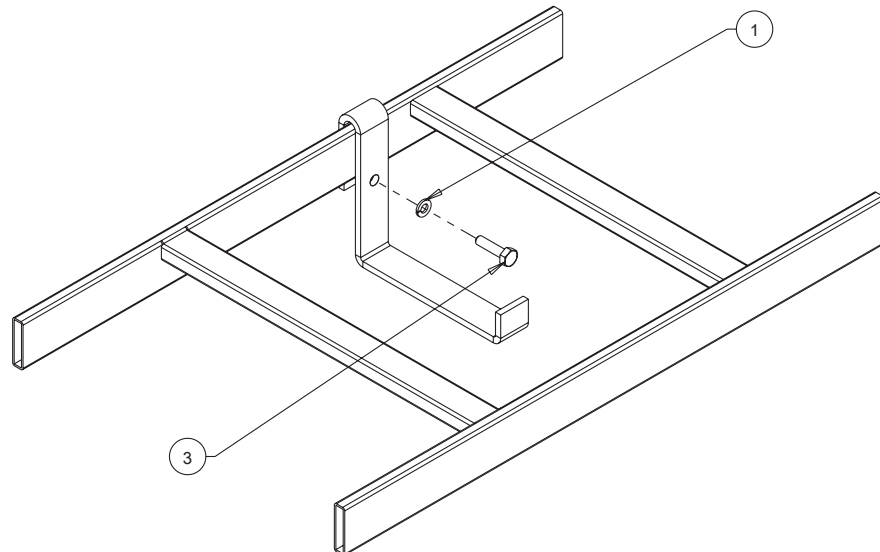

L-Bracket Kit