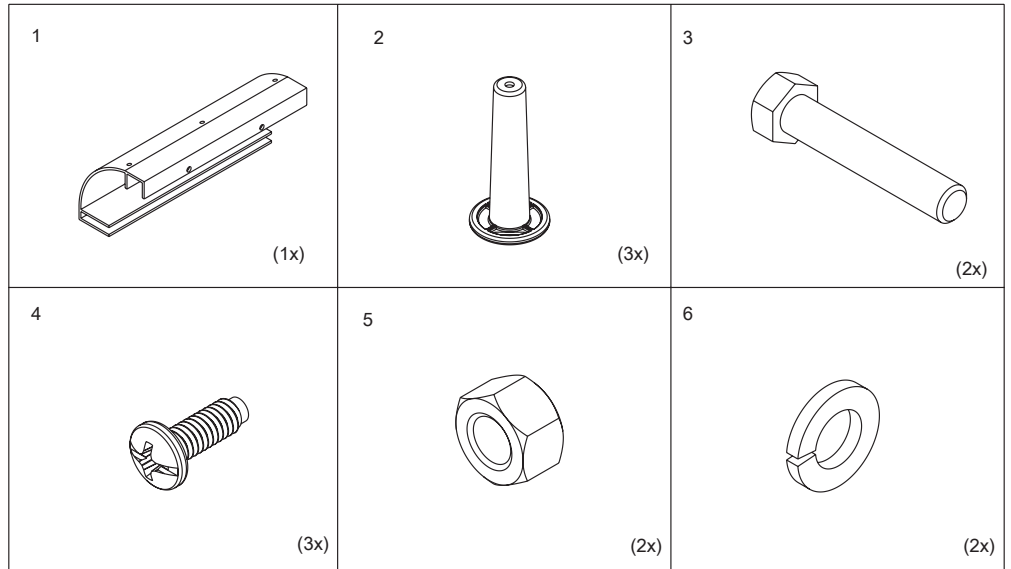

Adjustable Junction Splice Kit

Retaining Post Kit

L-Bracket Kit

Radius Drop Kit

Stringer Radius Drop Kit

Foot Kit

1  (2x)	2  (2x)	3  (2x)
4  (2x)	5  (4x)	

Ceiling Support Kit

Rack-to-Runway Mounting Plate Kit

1  (4x)	2  (4x)	3  (1x)
4  (1x)	5  (4x)	

Vertical Wall Bracket Kit

Triangle Support Bracket Kit

Modular Triangle Support Bracket Kit

1  (1x)	2  (1x)	3  (3x)	
4  (1x)	5  (2x)	6  (2x)	7  (2x)