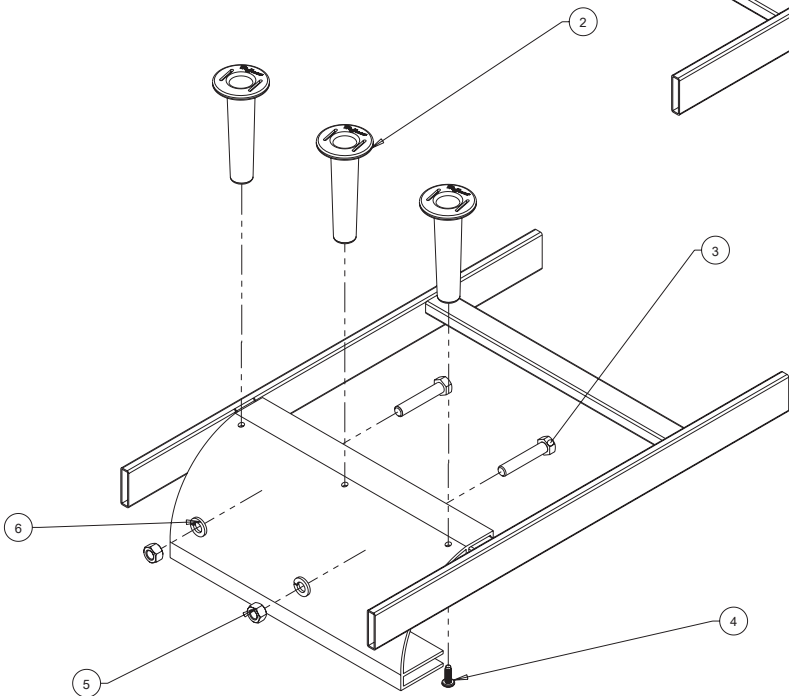

Adjustable Junction Splice Kit

Retaining Post Kit

L-Bracket Kit

Radius Drop Kit

Stringer Radius Drop Kit

Foot Kit

1  (2x)	2  (2x)	3  (2x)
4  (2x)	5  (4x)	

Ceiling Support Kit

Rack-to-Runway Mounting Plate Kit

1  (4x)	2  (4x)	3  (1x)
4  (1x)	5  (4x)	

Vertical Wall Bracket Kit

Triangle Support Bracket Kit

Modular Triangle Support Bracket Kit

1  (1x)	2  (1x)	3  (3x)	
4  (1x)	5  (2x)	6  (2x)	7  (2x)