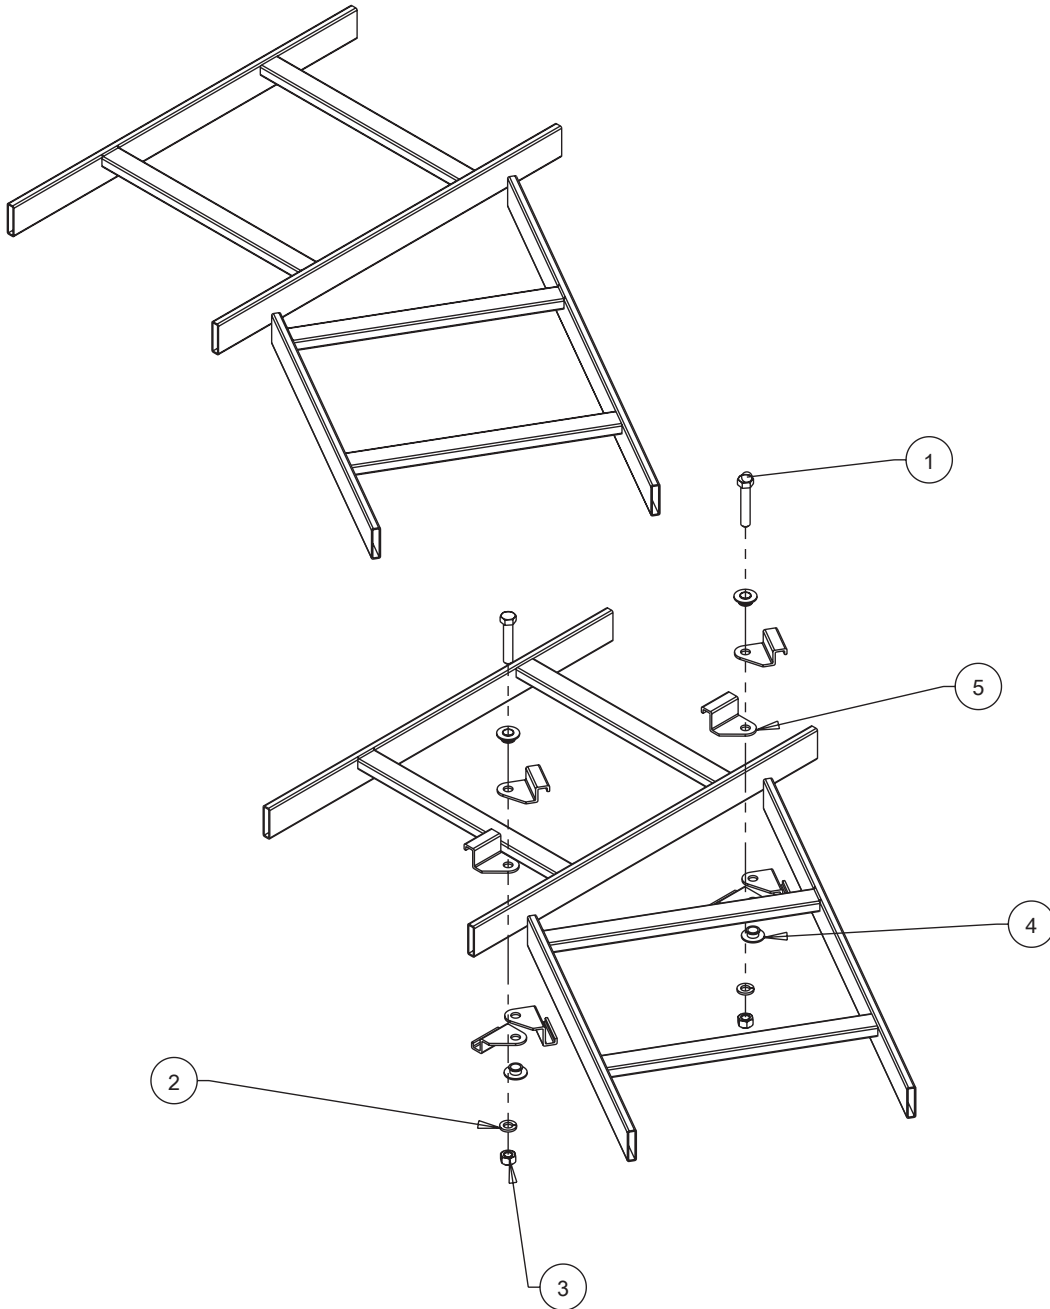

Cable Runway Ladder Rack System

Table of Contents

Butt Splice Kit	2
Adjustable Butt Splice Kit	3
Junction Splice Kit	4
Adjustable Junction Splice Kit.....	5
Retaining Post Kit.....	6
L-Bracket Kit	7
Radius Drop Kit.....	8
Stringer Radius Drop Kit.....	9
Foot Kit.....	10
Ceiling Support Kit.....	11
Rack-to-Runway Mounting Plate Kit.....	12

Vertical Wall Bracket Kit.....	13
Triangle Support Bracket Kit.....	14
Modular Triangle Support Bracket Kit.....	15
Wall Angle Support Kit	16
Corner Support Bracket kit	17
End Cap Kit	18
Runway Termination Kit	19
Movable Cross Member Kit	20
Runway Elevation Kit.....	21
Runway Overhead 12-inch Stack Kit	22
Runway Center Support Kit.....	23
J-Bolt Kit.....	24

Butt Splice Kit

Adjustable Butt Splice Kit

<p>1</p>  <p>(2x)</p>	<p>2</p>  <p>(2x)</p>	<p>3</p>  <p>(8x)</p>	
<p>4</p>  <p>(2x)</p>	<p>5</p>  <p>(8x)</p>	<p>6</p>  <p>(8x)</p>	<p>7</p>  <p>(4x)</p>

Junction Splice Kit

Adjustable Junction Splice Kit

Retaining Post Kit

L-Bracket Kit

Radius Drop Kit

Stringer Radius Drop Kit

Foot Kit

1  (2x)	2  (2x)	3  (2x)
4  (2x)	5  (4x)	

Ceiling Support Kit