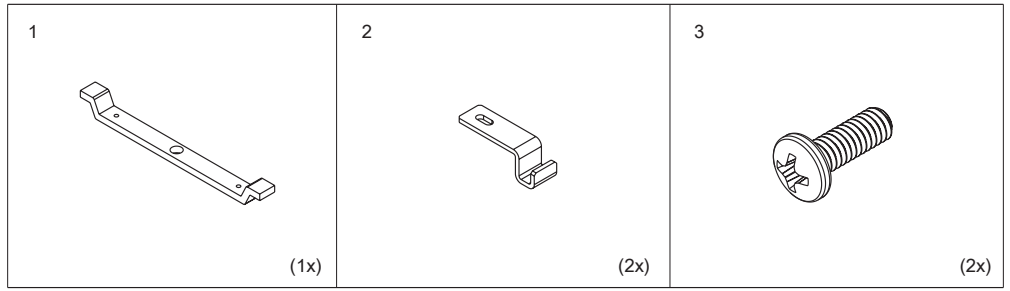

Movable Cross Member Kit