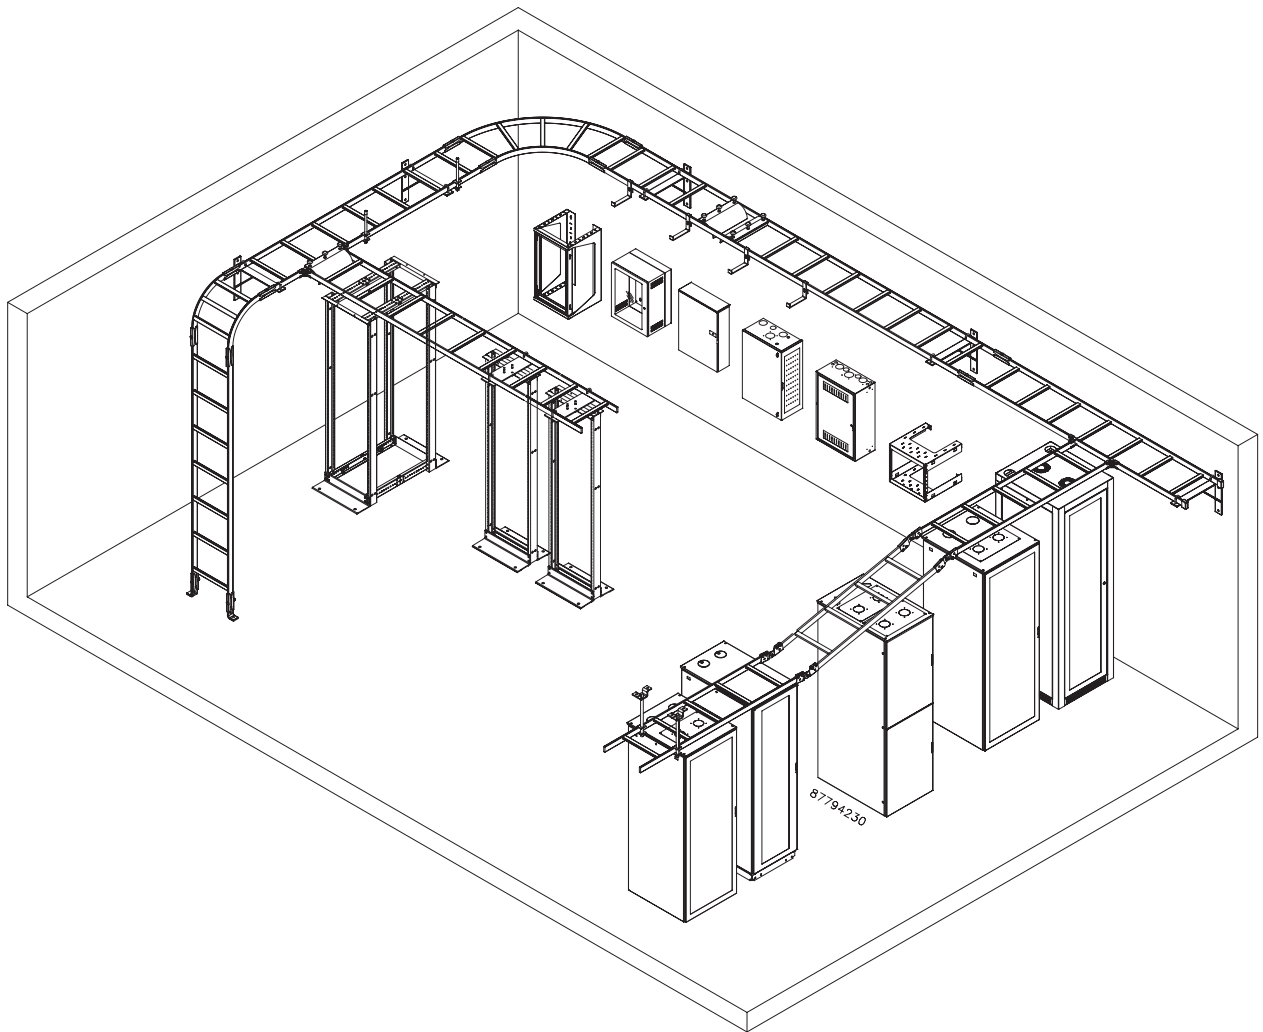

Cable Runway Ladder Rack System

Table of Contents

Butt Splice Kit	2
Adjustable Butt Splice Kit	3
Junction Splice Kit	4
Adjustable Junction Splice Kit.....	5
Retaining Post Kit.....	6
L-Bracket Kit	7
Radius Drop Kit.....	8
Stringer Radius Drop Kit.....	9
Foot Kit.....	10
Ceiling Support Kit.....	11
Rack-to-Runway Mounting Plate Kit.....	12

Vertical Wall Bracket Kit.....	13
Triangle Support Bracket Kit.....	14
Modular Triangle Support Bracket Kit.....	15
Wall Angle Support Kit	16
Corner Support Bracket kit	17
End Cap Kit	18
Runway Termination Kit	19
Movable Cross Member Kit	20
Runway Elevation Kit.....	21
Runway Overhead 12-inch Stack Kit	22
Runway Center Support Kit.....	23
J-Bolt Kit.....	24