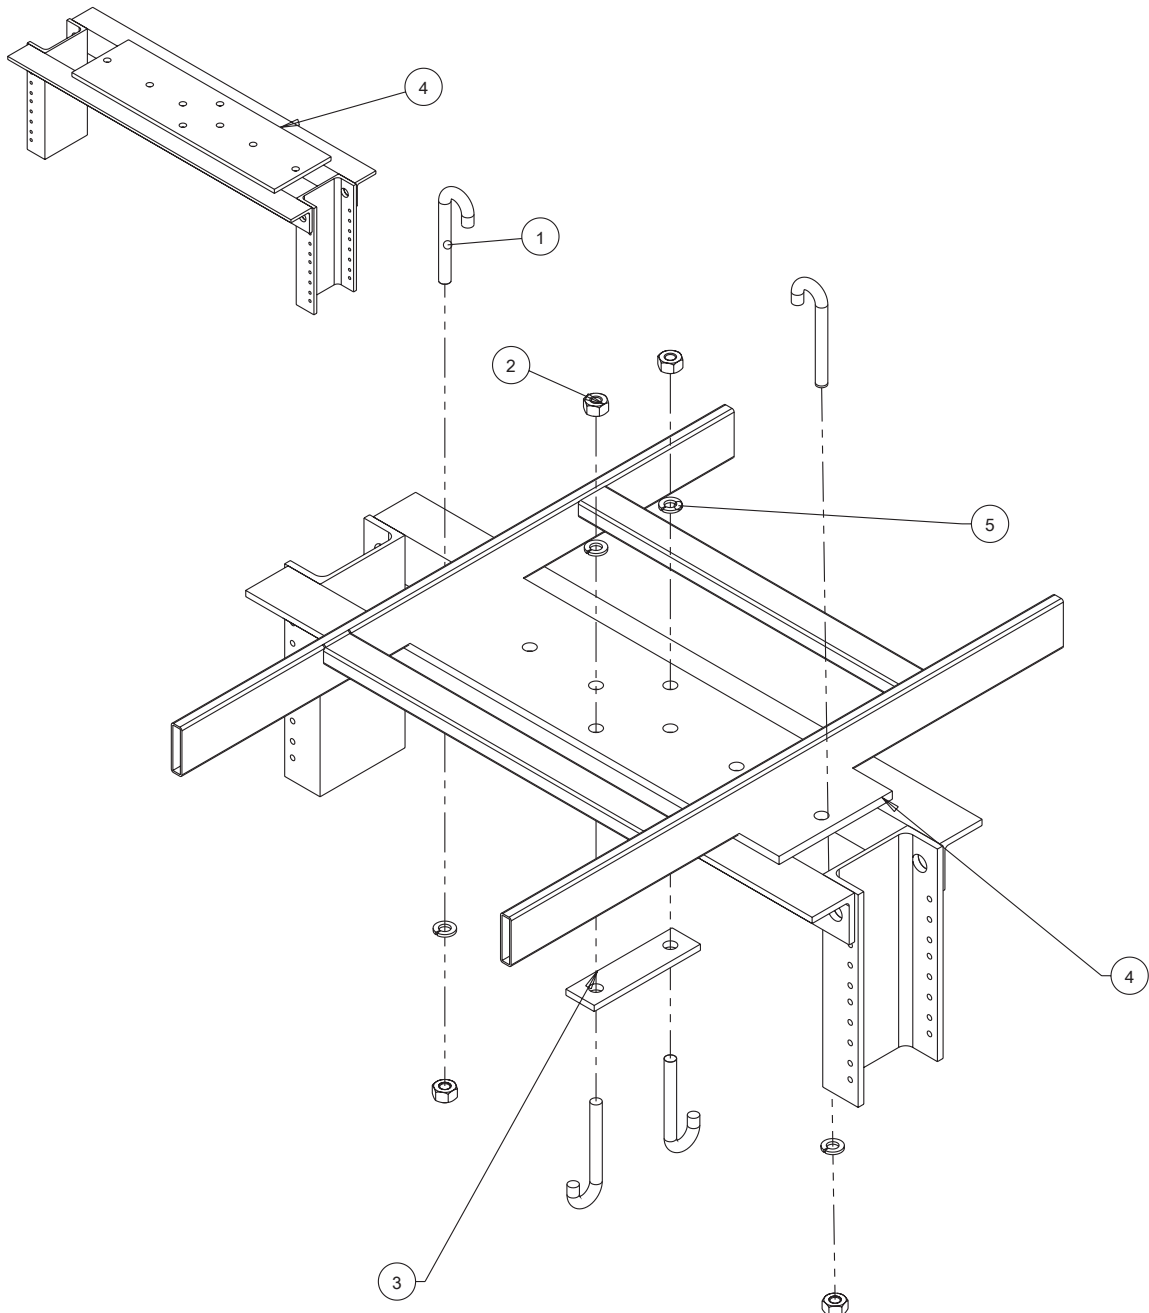

Adjustable Junction Splice Kit

Retaining Post Kit

L-Bracket Kit

Radius Drop Kit

Stringer Radius Drop Kit

Foot Kit

1  (2x)	2  (2x)	3  (2x)
4  (2x)	5  (4x)	

Ceiling Support Kit

Rack-to-Runway Mounting Plate Kit

1  (4x)	2  (4x)	3  (1x)
4  (1x)	5  (4x)	

Vertical Wall Bracket Kit

Triangle Support Bracket Kit

Modular Triangle Support Bracket Kit

1  (1x)	2  (1x)	3  (3x)	
4  (1x)	5  (2x)	6  (2x)	7  (2x)