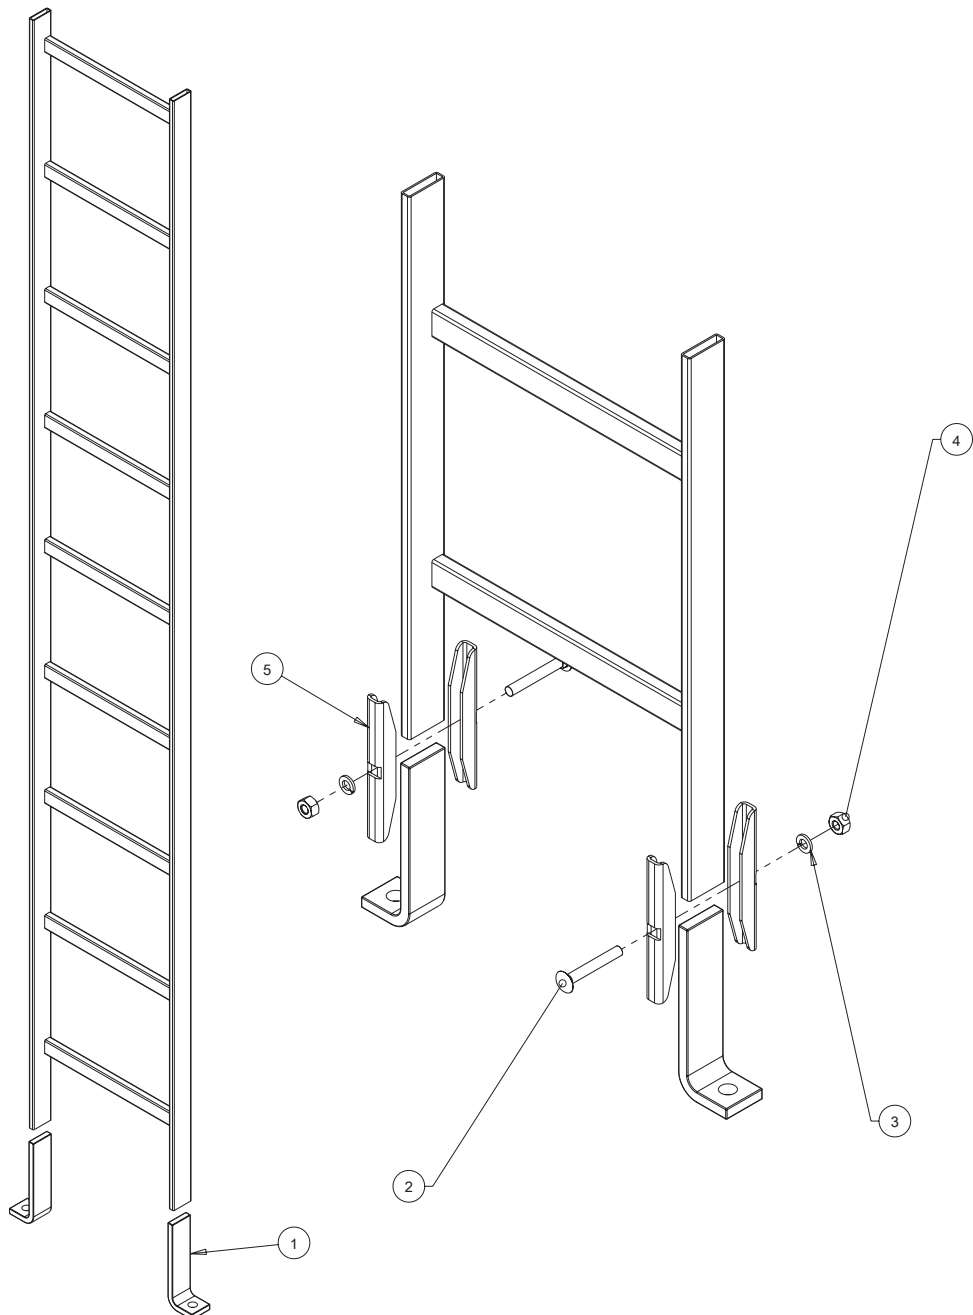

Adjustable Junction Splice Kit

Retaining Post Kit

L-Bracket Kit

Radius Drop Kit

Stringer Radius Drop Kit

Foot Kit

1  (2x)	2  (2x)	3  (2x)
4  (2x)	5  (4x)	

Ceiling Support Kit

Rack-to-Runway Mounting Plate Kit

1  (4x)	2  (4x)	3  (1x)
4  (1x)	5  (4x)	

Vertical Wall Bracket Kit

Triangle Support Bracket Kit

Modular Triangle Support Bracket Kit

1  (1x)	2  (1x)	3  (3x)	
4  (1x)	5  (2x)	6  (2x)	7  (2x)