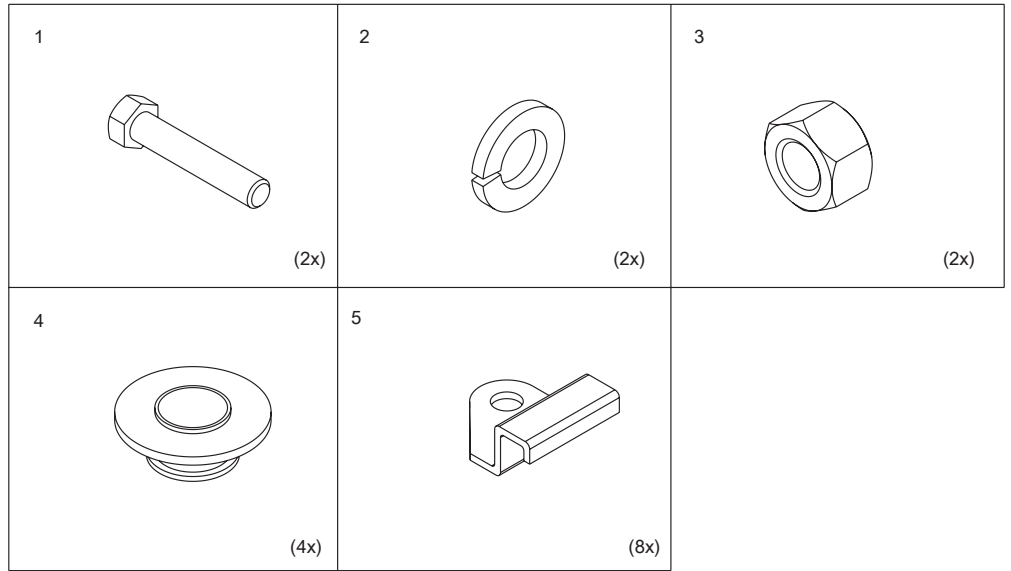

Adjustable Junction Splice Kit