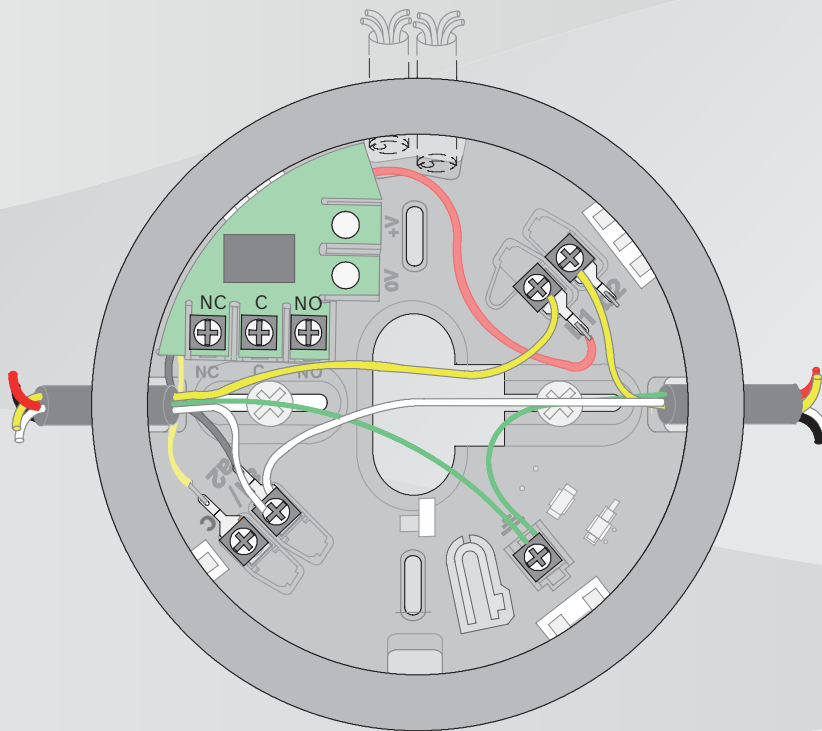

## Conventional detector base with relay

MSR 320