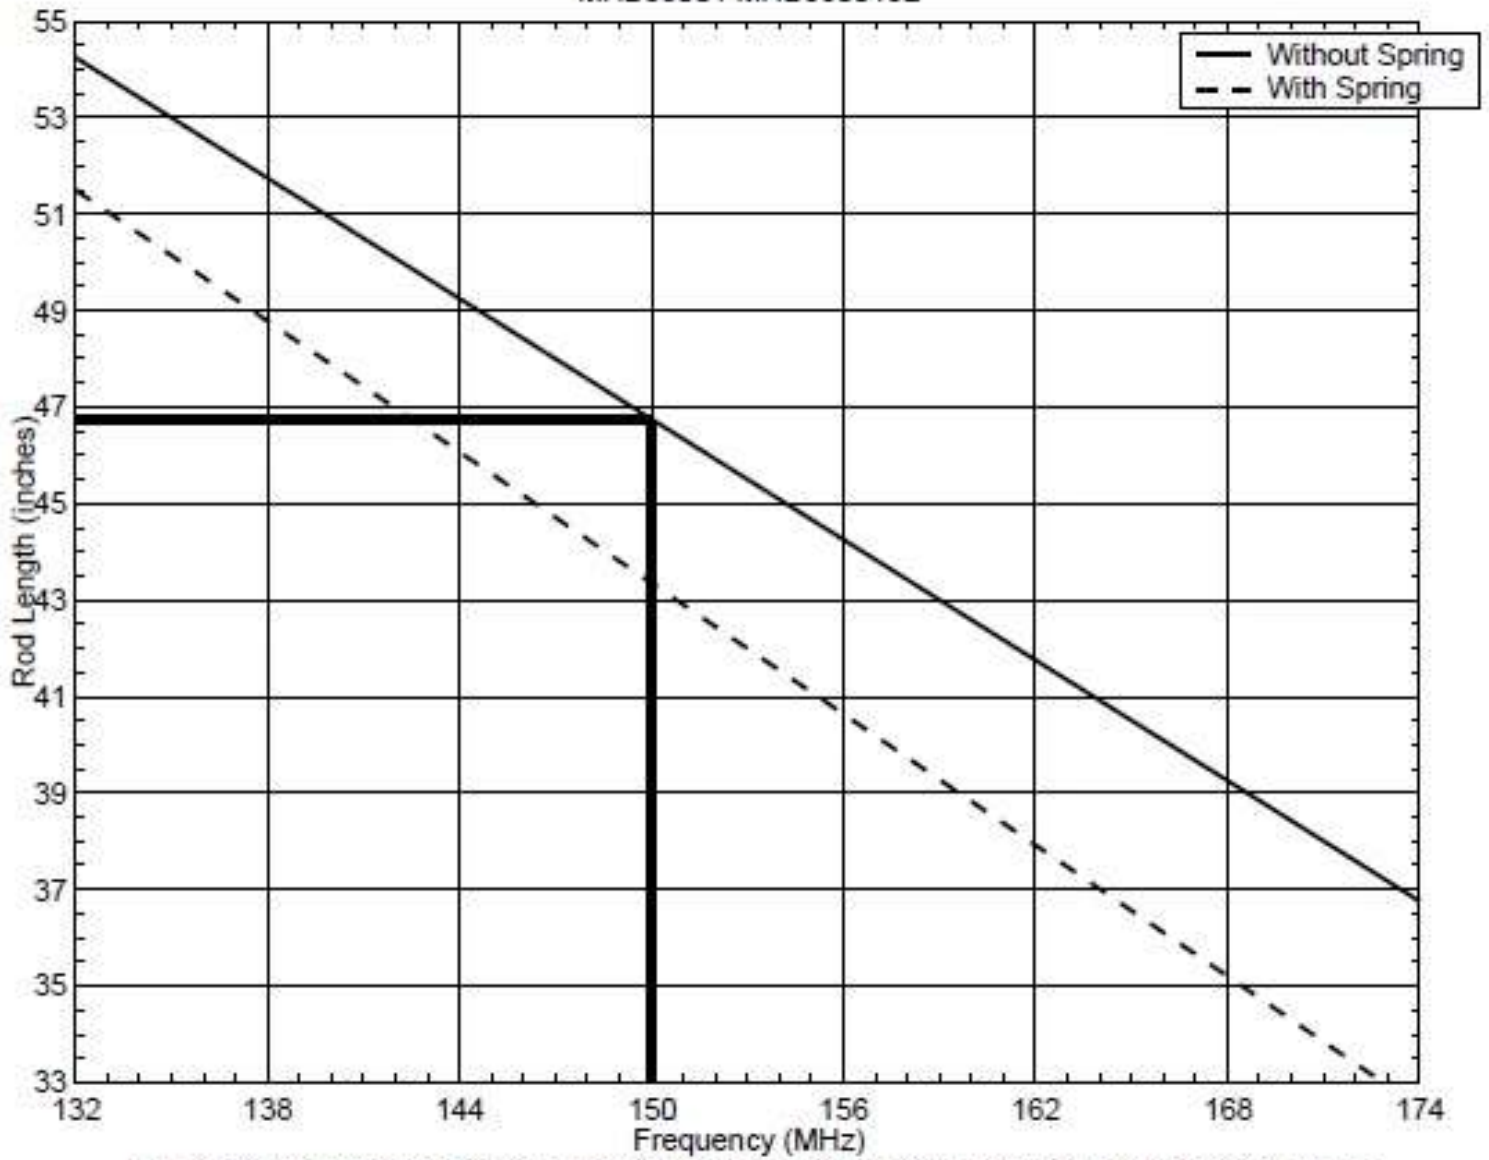

MHB5800 / MHB5800132

The dark line indicates that the approximate length for a rod tuned to 150MHz is 46.75 inches.