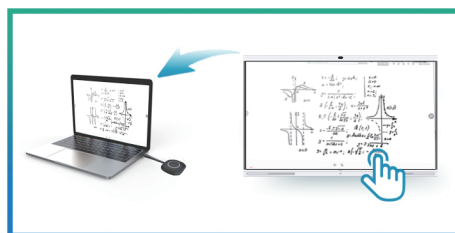

## Wireless Sharing Button

HUAWEI IdeaShare is an intelligent wireless sharing appliance that can be used with HUAWEI IdeaHub CloudLink video endpoints and TE series endpoints. When inserted into the computer's USB interface, the IdeaShare enables wireless content sharing without any connection. It is a good assistant to share screen, document, and media files during your meetings.

### Plug-and-Play, One Click to Share

Only requires the connection between the IdeaShare and the PC's USB interface. One click to share the contents with adaptive resolution