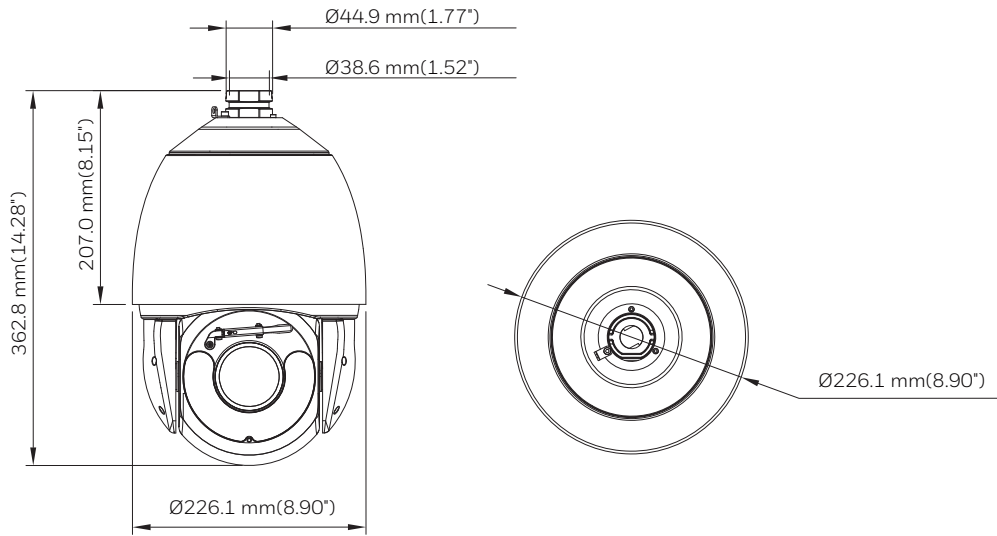

# 35 SERIES 5MP IP WDR IR SPEED DOME CAMERA

MECHANICAL	
Dimensions (D x D x H)	Ø226.1 x 362.8 mm(8.90" x 14.28")
Product Weight	5.20 kg (11.46 lb)
Package Weight	6.95kg (15.32 lb)
Body Material	Die-cast aluminium housing
Color	Camera Body: RAL 9003 (Signal White) Front/Lens Facings: Pantone Black
ENVIRONMENTAL	
Operating Temperature	Starting Temperature: -40 °C ~ 60 °C (-40 °F ~ 140 °F) Working Temperature: -40 °C ~ 70 °C (-40 °F ~ 158 °F) (IR OFF)
Relative Humidity	Less than 90 %, non-condensing
Ingress Protection	IP66/IP67
Impact Resistance	IK10
Heater/Fan	Supported
Wiper	Supported

## DIMENSIONS