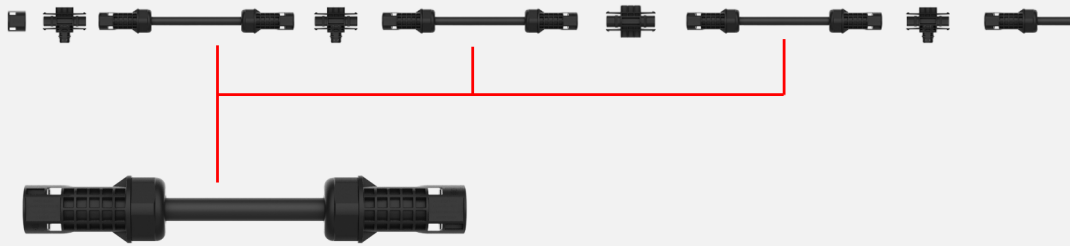

HMSCONNECTIONCABLE

HMS Connection Cable

Function : connect between two HMS Trunk connector
or for cable extension

HMS Connection Cable

3x 10AWG	30 A
2.0 m	