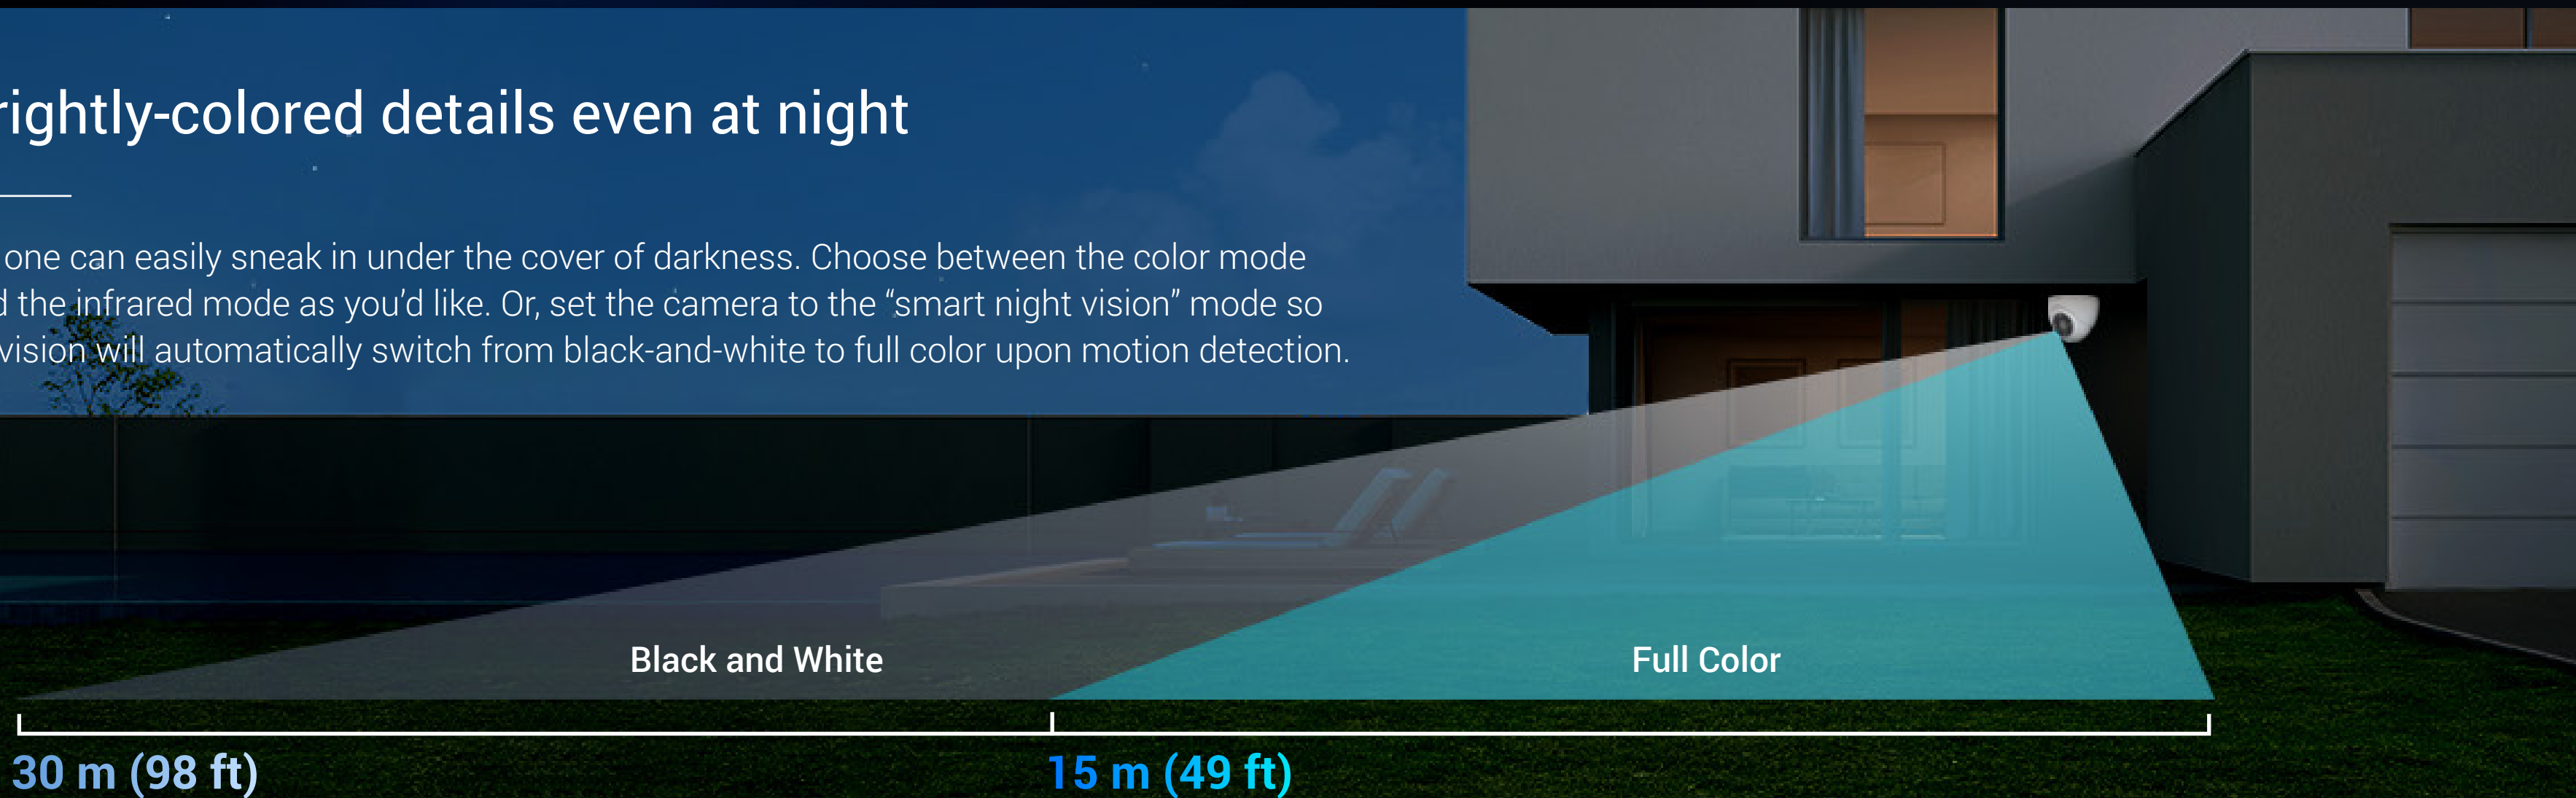

Brightly-colored details even at night

No one can easily sneak in under the cover of darkness. Choose between the color mode and the infrared mode as you'd like. Or, set the camera to the "smart night vision" mode so its vision will automatically switch from black-and-white to full color upon motion detection.