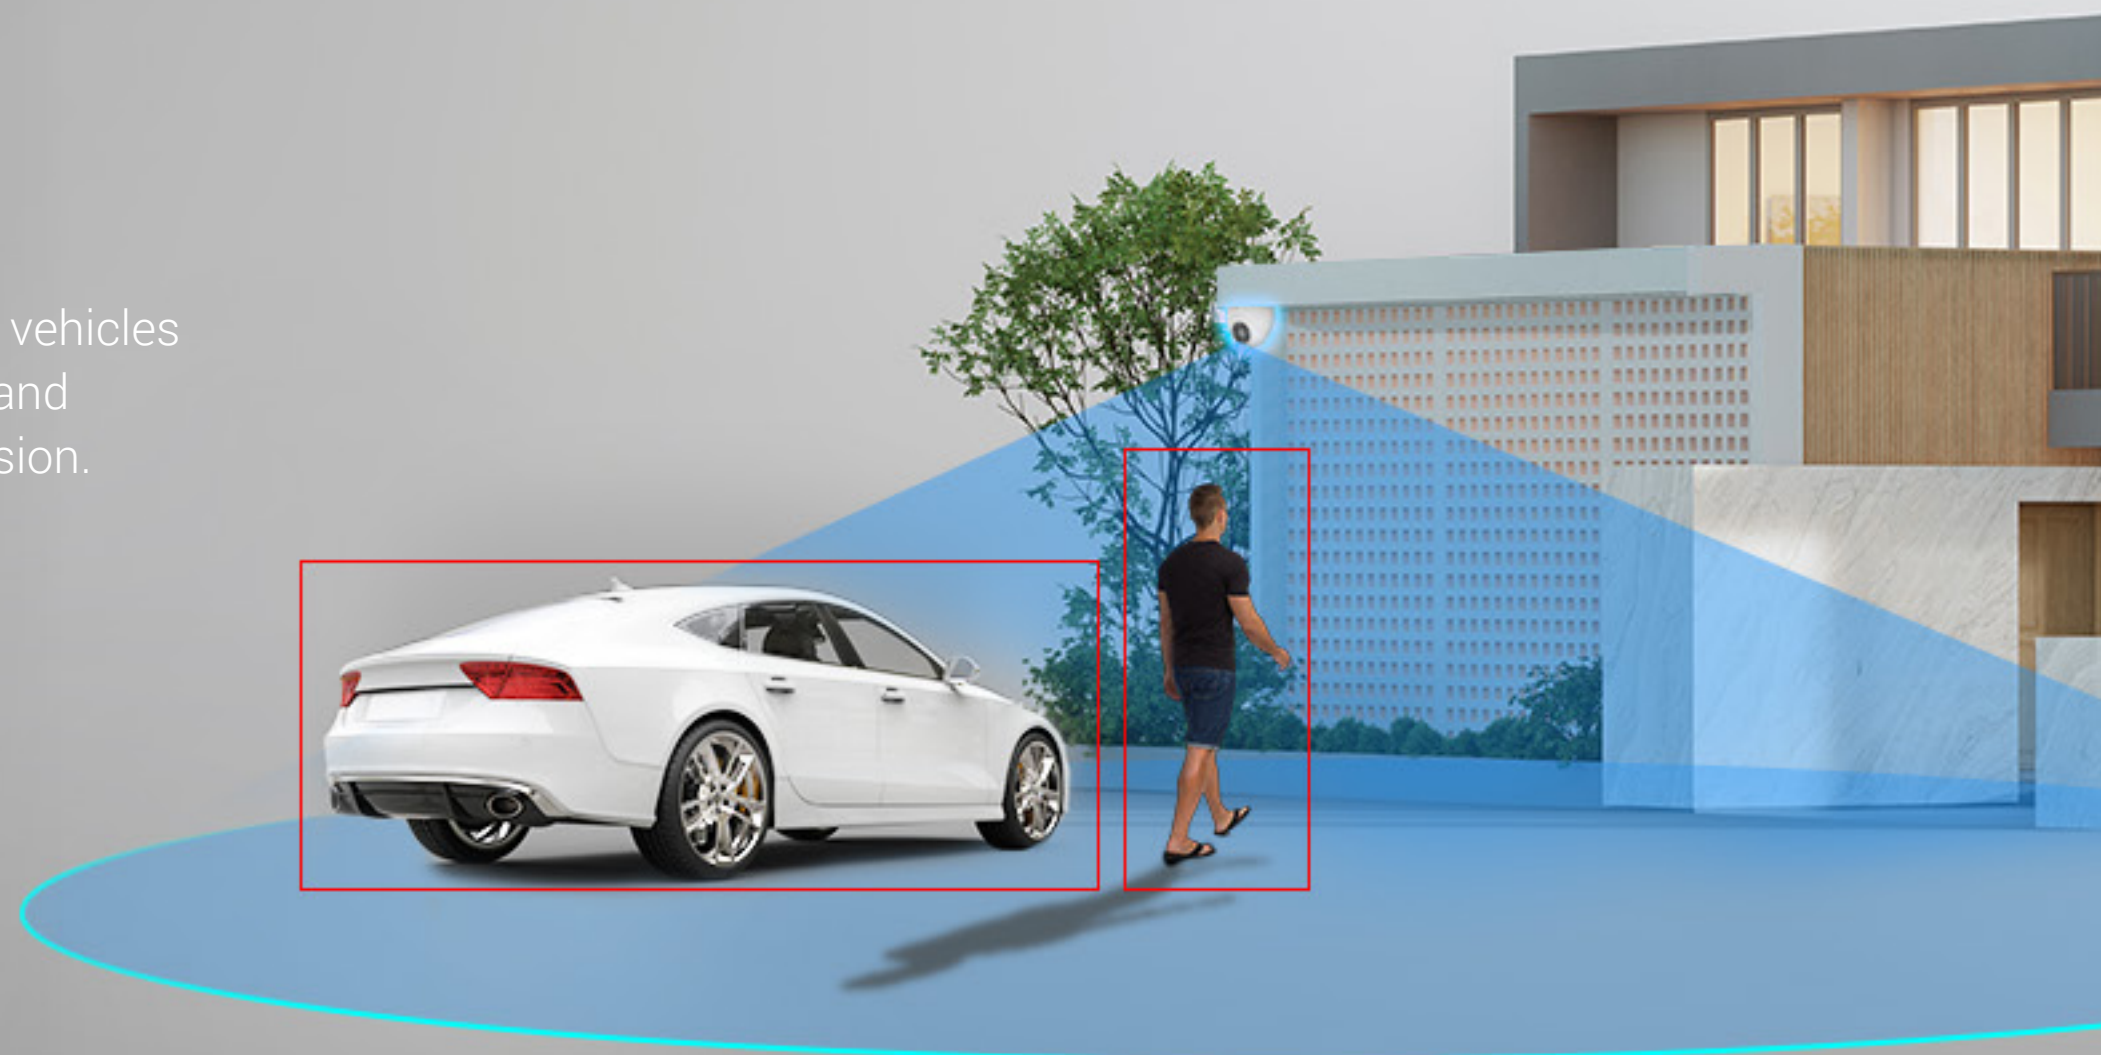

On-device AI for smarter detection

The camera's on-board AI algorithm helps it identify moving people and vehicles in particular. It reduces alerts caused by falling leaves or flying insects, and informs you when someone parks in your property area without permission.

AI-Powered
Human / Vehicle
Shape Detection

Customizable
Detection Zone

No Subscription
Fee