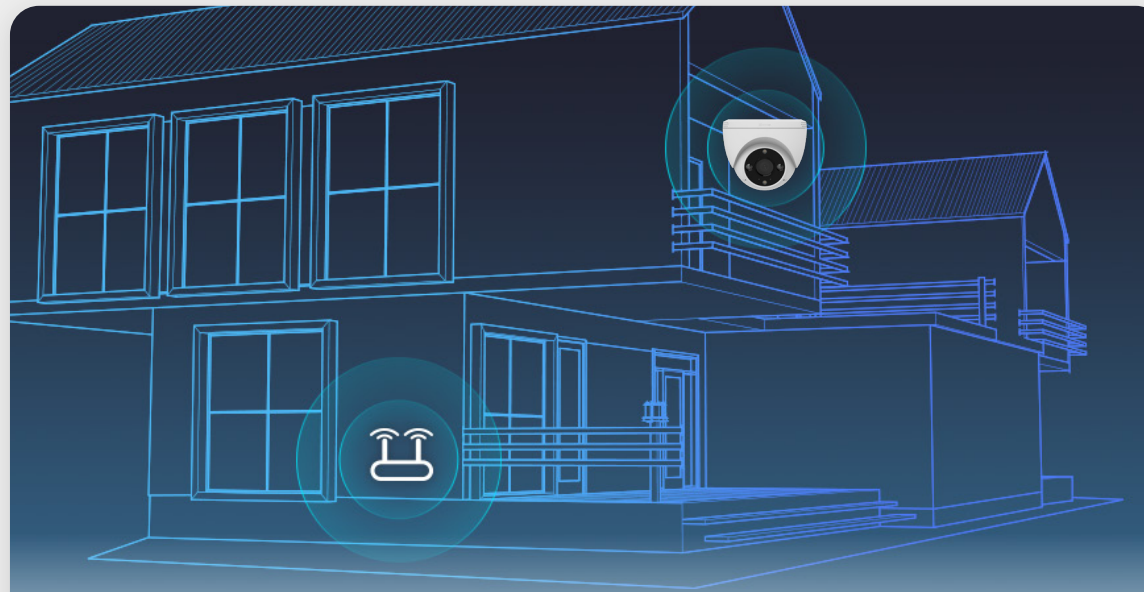

## Greeting can be this easy

---

Enjoy two-way communication by simply using your phone. Or, pre-record specific voice messages that automatically play when people are detected on camera.

### Actively guards your home

Upon detection of intruders, the camera will set off a loud siren and flash spotlights for on-site deterrence.