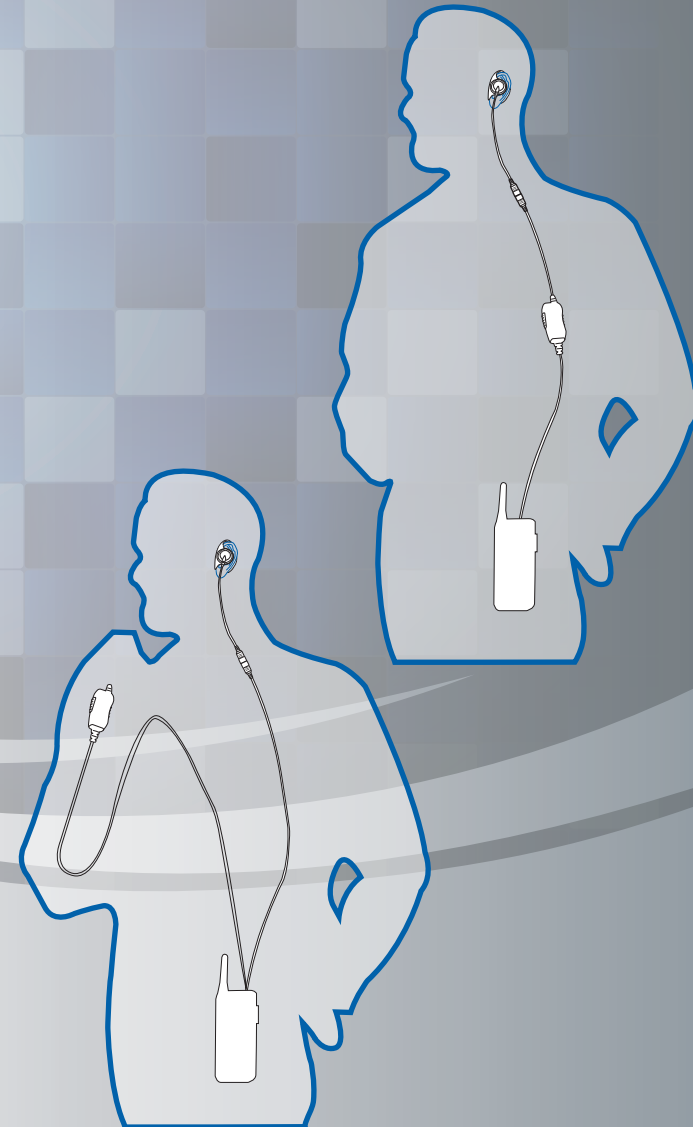

New! OTTO LOC™ Surveillance Kit Benefits

- Unique, durable OTTO LOC™ quick disconnect feature that allows five interchangeable options
- OTTO LOC™ connector fits tightly with a pull force exceeding 5 lbs
- Kevlar reinforced cabling on all wire kits for added durability
- Available in both one and two wire versions covering 16 different radio connectors
- Easy assembly
- Replaceable components

OTTO LOC™

SURVEILLANCE KITS

INTERCHANGEABLE EAR PIECES

Digital Compatible
One & Two Wire Versions

ERGONOMIC PTT DESIGN

5 INTERCHANGEABLE EAR PIECES

Earloop

Adjustable
Ear Hanger

Quick Disconnect
Acoustic Tube

Earbud

Swivel
Earpiece

ONE OR TWO WIRE OPTIONS

OTTO LOC™

- OTTO LOC™ Connector
- Kevlar Reinforced Cable
- Ergonomic PTT Design with 16 different radio connectors

KENWOOD

ICOM