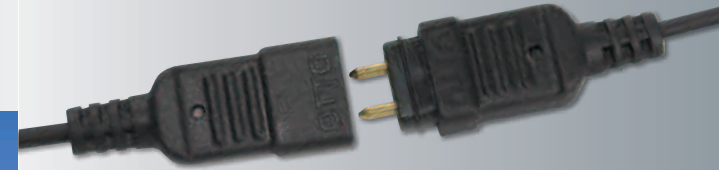

New! OTTO LOC™ Surveillance Kit Benefits

- Unique, durable OTTO LOC™ quick disconnect feature that allows five interchangeable options
- OTTO LOC™ connector fits tightly with a pull force exceeding 5 lbs
- Kevlar reinforced cabling on all wire kits for added durability
- Available in both one and two wire versions covering 16 different radio connectors
- Easy assembly
- Replaceable components

Full Two Year Warranty

OTTO®

Expect Excellence.

10 West Main Street, Carpentersville, IL 60110

Phone: 847-428-7171 | Fax: 847-551-1343

Toll Free: 888-234-OTTO

www.ottoexcellence.com

© Copyright 2014 OTTO Engineering, Inc. ® OTTO and the OTTO Expect Excellence logo are registered trademarks of OTTO Engineering, Inc. All rights reserved. MKT2014-09

OTTO LOC™

SURVEILLANCE KITS

INTERCHANGEABLE EAR PIECES

Digital Compatible
One & Two Wire Versions

ERGONOMIC PTT DESIGN

5 INTERCHANGEABLE EAR PIECES

Earloop

Adjustable
Ear Hanger

Quick Disconnect
Acoustic Tube

Earbud

Swivel
Earpiece

ONE OR TWO WIRE OPTIONS

OTTO LOC™

- OTTO LOC™ Connector
- Kevlar Reinforced Cable
- Ergonomic PTT Design with 16 different radio connectors

KENWOOD

ICOM