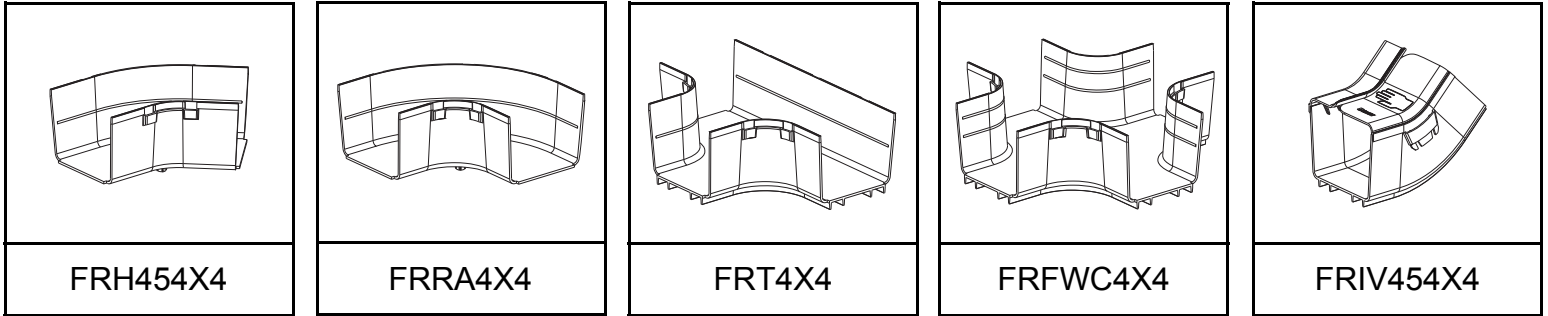

FIBERRUNNER 4x4 CABLE ROUTING SYSTEM WITH QUIKLOCK COUPLER

Part Number(s): FRH454X4, FRH45SC4, FRR44X4, FRRASC4, FRT4X4, FRTSC4, FRFWC4X4, FRFWCSC4, FRIV454X4, FRIVRA4X4, FROV454X4, FROV45SC4, FROVRA4X4, FROVRASC4, FR4X4, FRCR4, FRBC4X4, FRHC4, FRSHC4

© Panduit Corp. 2013

INSTALLATION INSTRUCTIONS

RW148A

For Technical Support: www.panduit.com/resources/install_maintain.asp