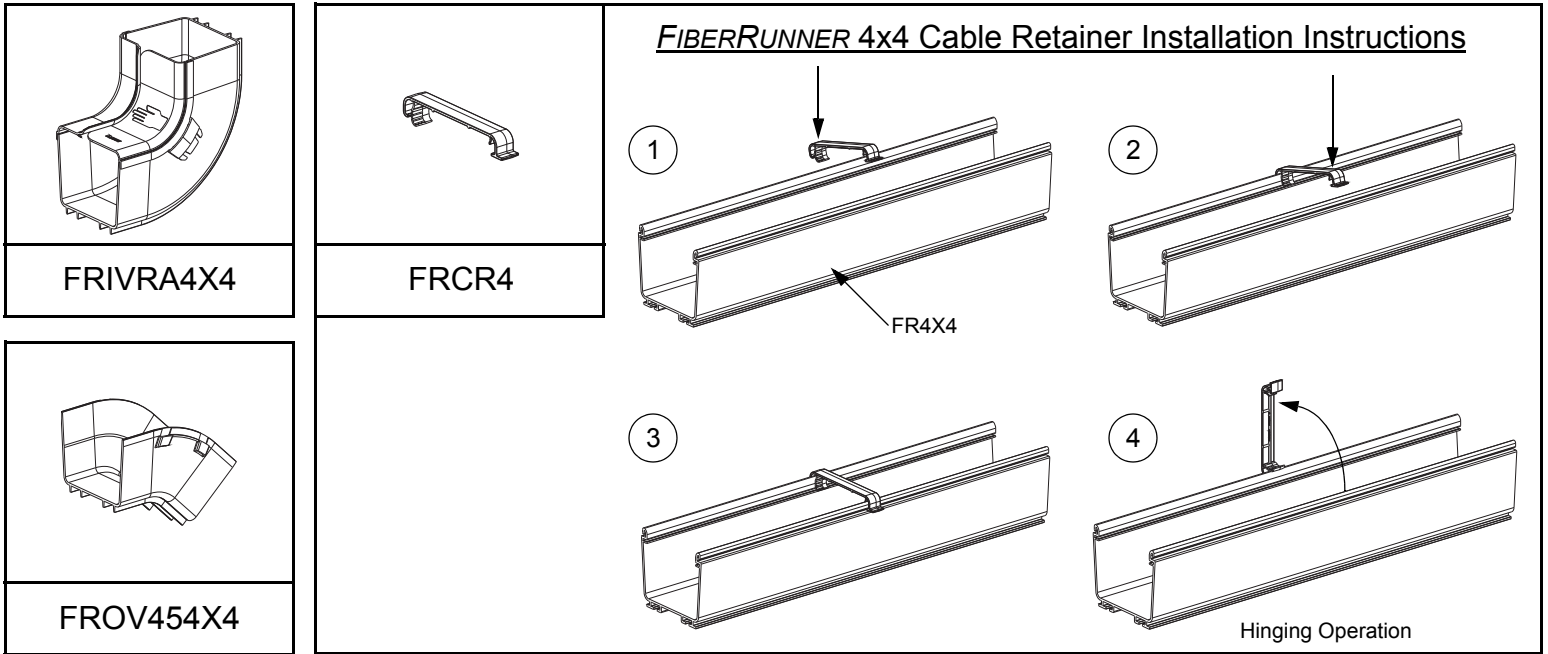

FIBERRUNNER 4x4 CABLE ROUTING SYSTEM WITH QUIKLOCK COUPLER

Part Number(s): FRH454X4, FRH45SC4, FRR44X4, FRRASC4, FRT4X4, FRTSC4, FRFWC4X4, FRFWCSC4, FRIV454X4, FRIVRA4X4, FROV454X4, FROV45SC4, FROVRA4X4, FROVRASC4, FR4X4, FRCR4, FRBC4X4, FRHC4, FRSHC4

© Panduit Corp. 2013

INSTALLATION INSTRUCTIONS

RW148A

For Technical Support: www.panduit.com/resources/install_maintain.asp