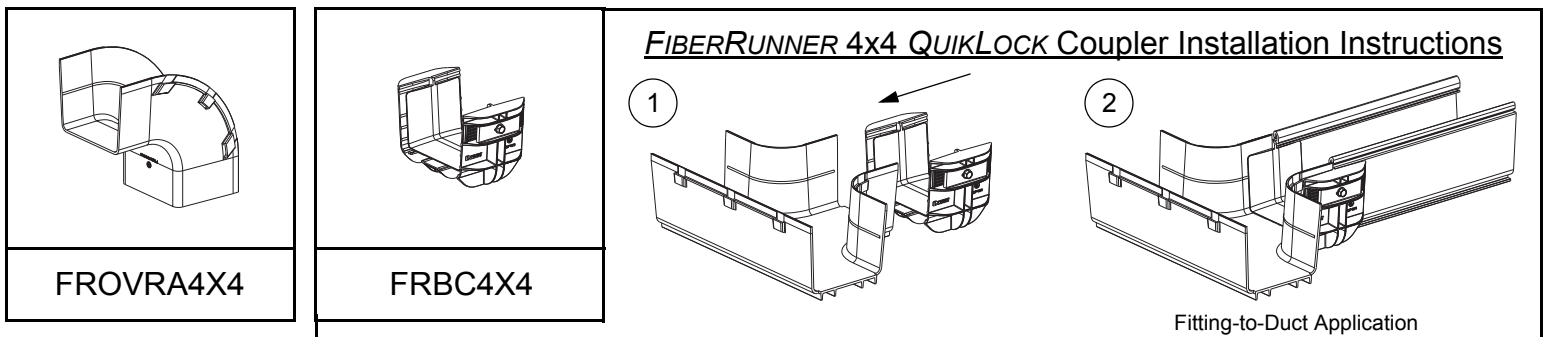

FIBERRUNNER 4x4 CABLE ROUTING SYSTEM WITH QUIKLOCK COUPLER

Part Number(s): FRH454X4, FRH45SC4, FRR44X4, FRRASC4, FRT4X4, FRTSC4, FRFWC4X4, FRFWCSC4, FRIV454X4, FRIVRA4X4, FROV454X4, FROV45SC4, FROVRA4X4, FROVRASC4, FR4X4, FRCR4, FRBC4X4, FRHC4, FRSHC4

© Panduit Corp. 2013

INSTALLATION INSTRUCTIONS

RW148A

For Technical Support: www.panduit.com/resources/install_maintain.asp