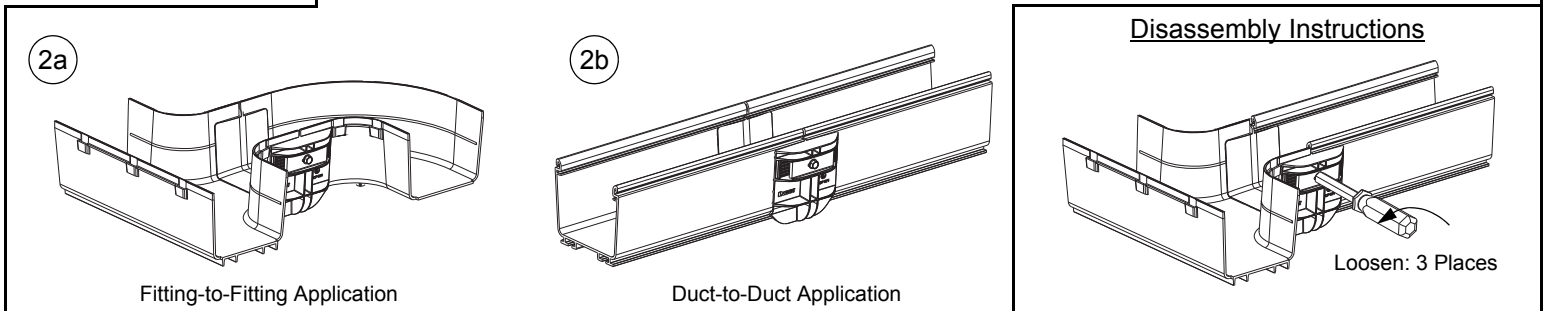

FIBERRUNNER 4x4 CABLE ROUTING SYSTEM WITH QUIKLOCK COUPLER

Part Number(s): FRH454X4, FRH45SC4, FRR44X4, FRRASC4, FRT4X4, FRTSC4, FRFWC4X4, FRFWCSC4, FRIV454X4, FRIVRA4X4, FROV454X4, FROV45SC4, FROVRA4X4, FROVRASC4, FR4X4, FRCR4, FRBC4X4, FRHC4, FRSHC4

© Panduit Corp. 2013

INSTALLATION INSTRUCTIONS

RW148A

For Technical Support: www.panduit.com/resources/install_maintain.asp