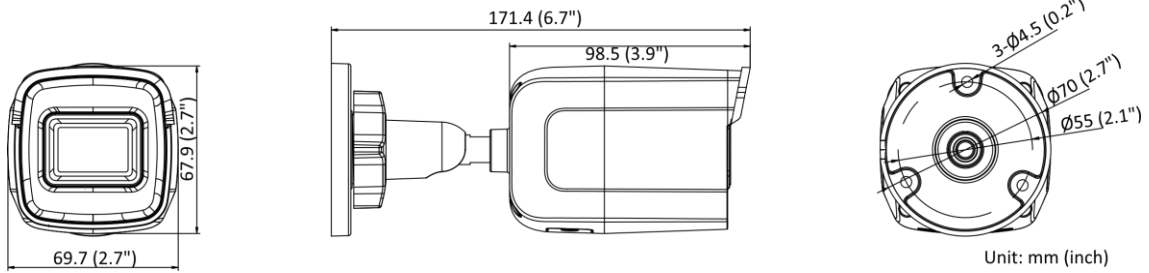

Environment	CE-RoHS (2011/65/EU); WEEE (2012/19/EU); Reach (Regulation (EC) No 1907/2006)
Protection	IP67 (IEC 60529-2013)

▪ **Available Model**

DS-2CD2021G1-I (2.8/4/6 mm)

▪ **Dimension**