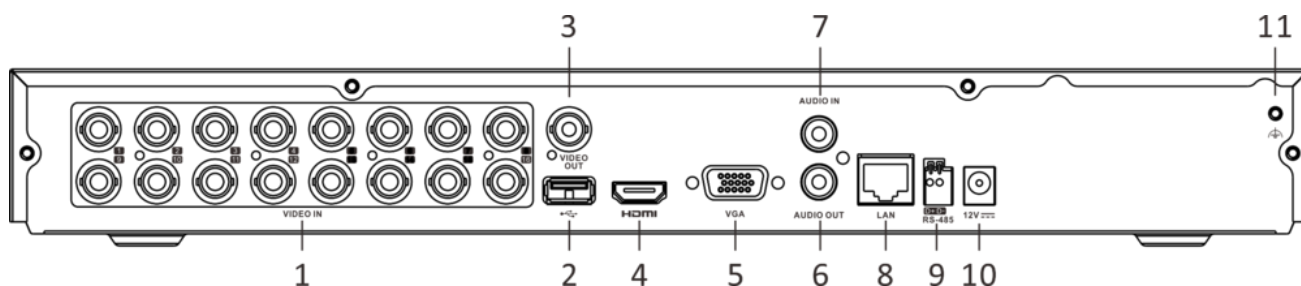

HDMI Output	1-ch, 4K (3840 × 2160)/30Hz, 2K (2560 × 1440)/60Hz, 1920 × 1080/60Hz, 1280 × 1024/60Hz, 1280 × 720/60Hz
VGA Output	1-ch, 1920 × 1080/60Hz, 1280 × 1024/60Hz, 1280 × 720/60Hz
Video Output Mode	HDMI/VGA simultaneous output
Audio Input	1-ch, RCA (2.0 Vp-p, 1 KΩ) 16-ch via coaxial cable
Audio Output	1-ch, RCA (Linear, 1 KΩ)
Two-Way Audio	1-ch, RCA (2.0 Vp-p, 1 KΩ) (using the audio input)
Synchronous playback	16-ch
Network	
Total Bandwidth	128 Mbps
Remote Connection	128
Network Protocol	TCP/IP, PPPoE, DHCP, HiLookVision, DNS, DDNS, NTP, SADP, NFS, iSCSI, UPnP™, HTTPS, ONVIF
Network Interface	1, RJ45 10/100/1000 Mbps self-adaptive Ethernet interface
Wi-Fi	Connectable to Wi-Fi network by Wi-Fi dongle through USB interface
Auxiliary Interface	
SATA	2 SATA interfaces
Capacity	Up to 10 TB capacity for each disk
USB Interface	Front panel: 1 × USB 2.0 Rear panel: 1 × USB 3.0
General	
Power Supply	12 VDC, 5 A
Consumption	≤ 25 W (without HDD)
Working Temperature	-10 °C to +55 °C (+14 °F to +131 °F)
Working Humidity	10% to 90%
Dimension (W × D × H)	380 × 320 × 48 mm (15.0 × 12.6 × 1.9 inch)
Weight	≤ 2 kg (without HDD, 4.4 lb.)

Note:

Enhanced IP mode might be conflicted with smart events (motion detection 2.0) or other functions, please refer to the user manual for details.

Physical Interface

No.	Description	No.	Description
1	Video and coaxial audio in	7	AUDIO IN, RCA connector
2	USB interface	8	LAN network interface
3	Video out	9	RS-485 serial interface
4	HDMI interface	10	12 VDC power input
5	VGA interface	11	GND
6	AUDIO OUT, RCA connector		