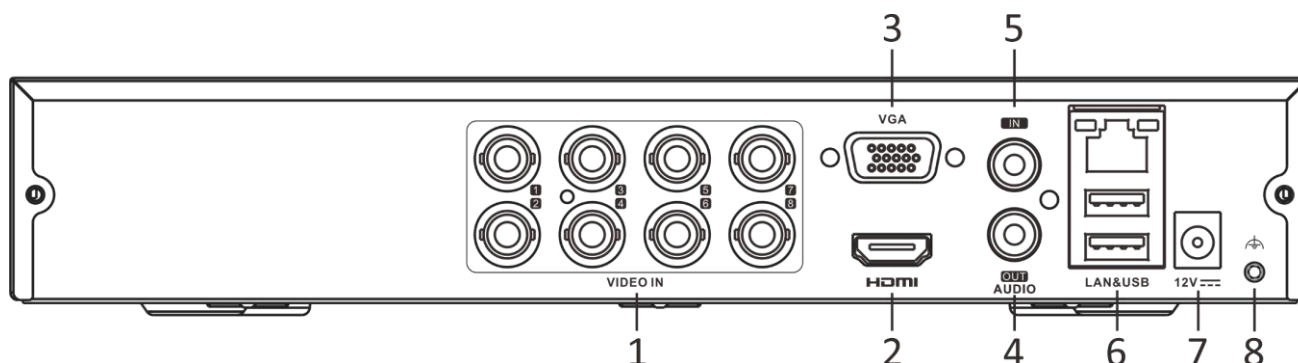

| | |
|----------------------------|---|
| Video Output Mode | HDMI/VGA simultaneous output |
| Audio Input | 1-ch, RCA (2.0 Vp-p, 1 K Ω) 4-ch via coaxial cable |
| Audio Output | 1-ch, RCA (Linear, 1 K Ω) |
| Two-Way Audio | 1-ch, RCA (2.0 Vp-p, 1 K Ω) (using the audio input) |
| Synchronous playback | 8-ch |
| Network | |
| Total Bandwidth | 128 Mbps |
| Network Protocol | TCP/IP, PPPoE, DHCP, Hik-Connect, DNS, DDNS, NTP, SADP, NFS, iSCSI, UPnP™, HTTPS, ONVIF |
| Remote Connection | 64 |
| Network Interface | 1, RJ45 10/100/1000 Mbps self-adaptive Ethernet interface |
| Wi-Fi | Connectable to Wi-Fi network by Wi-Fi dongle through USB interface |
| Auxiliary Interface | |
| SATA | 1 SATA interface |
| Capacity | Up to 10 TB capacity for each disk |
| USB Interface | Rear panel: 2 × USB 2.0 |
| General | |
| Power Supply | 12 VDC, 2 A |
| Consumption | ≤ 10 W (without HDD) |
| Working Temperature | -10 °C to +55 °C (+14 °F to +131 °F) |
| Working Humidity | 10% to 90% |
| Dimension (W × D × H) | 265 × 225 × 48 mm (10.4 × 8.9 × 1.9 inch) |
| Weight | ≤ 1.6 kg (without HDD, 3.5 lb.) |

Note:

Enhanced IP mode might be conflicted with smart events (motion detection 2.0 and perimeter protection) or other functions, please refer to the user manual for details.

Physical Interface

| No. | Description | No. | Description |
|-----|----------------------------|-----|---|
| 1 | Video and coaxial audio in | 5 | AUDIO IN, RCA connector |
| 2 | HDMI interface | 6 | LAN network interface and USB interface |
| 3 | VGA interface | 7 | 12 VDC power input |
| 4 | AUDIO OUT, RCA connector | 8 | GND |