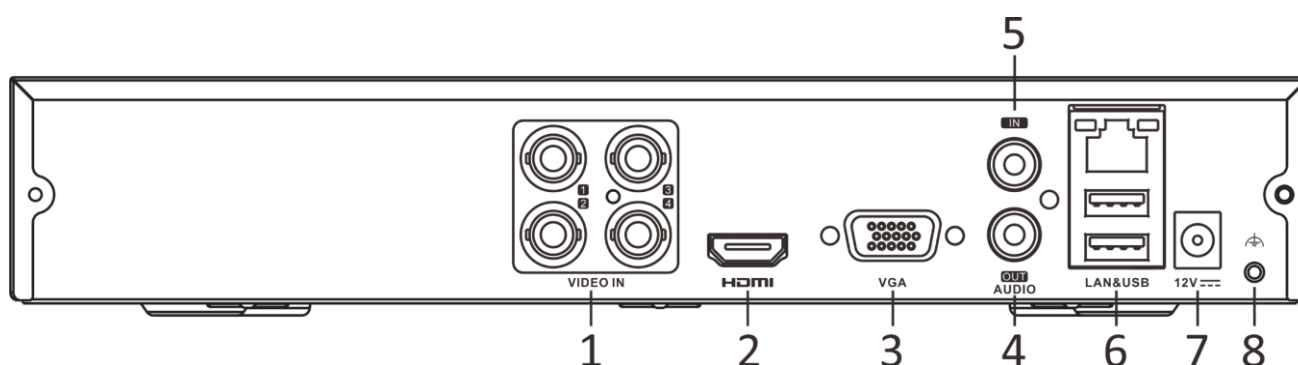

CVBS Input	PAL/NTSC
HDMI Output	1-ch, 1920 × 1080/60Hz, 1280 × 1024/60Hz, 1280 × 720/60Hz, 1024 × 768/60Hz
VGA Output	1-ch, 1920 × 1080/60Hz, 1280 × 1024/60Hz, 1280 × 720/60Hz, 1024 × 768/60Hz
Video Output Mode	HDMI/VGA simultaneous output
Audio Input	1-ch, RCA (2.0 Vp-p, 1 K Ω) 4-ch via coaxial cable
Audio Output	1-ch, RCA (Linear, 1 K Ω)
Two-Way Audio	1-ch, RCA (2.0 Vp-p, 1 K Ω) (using the first audio input)
Synchronous Playback	4-ch
Network	
Total Bandwidth	96 Mbps
Remote Connection	32
Network Protocol	TCP/IP, PPPoE, DHCP, HiLookVision, DNS, DDNS, NTP, SADP, NFS, iSCSI, UPnP™, HTTPS, ONVIF
Network Interface	1, RJ45 10M/100M self-adaptive Ethernet interfac
Wi-Fi	Connectable to Wi-Fi network by Wi-Fi dongle through USB interface
Auxiliary Interface	
SATA	1 SATA interface
Capacity	Up to 10 TB capacity for each disk
Alarm In/Out	N/A
USB Interface	2 × USB 2.0
General	
Power Supply	12 VDC, 1.5 A
Consumption	≤ 15 W (without HDD)
Working Temperature	-10 °C to +55 °C (+14 °F to +131 °F)
Working Humidity	10% to 90%
Dimension (W × D × H)	260 × 222 × 45 mm (10.2 × 8.7 × 1.8 inch)
Weight	≤ 1.16 kg (without HDD, 2.6 lb.)

Note:

Enhanced IP mode might be conflicted with smart events (motion detection 2.0) or other functions, please refer to the user manual for details.

Physical Interface

No.	Description	No.	Description
1	Video and coaxial audio in	5	AUDIO IN, RCA connector
2	HDMI interface	6	LAN network interface and USB interface
3	VGA interface	7	12 VDC power input
4	AUDIO OUT, RCA connector	8	GND