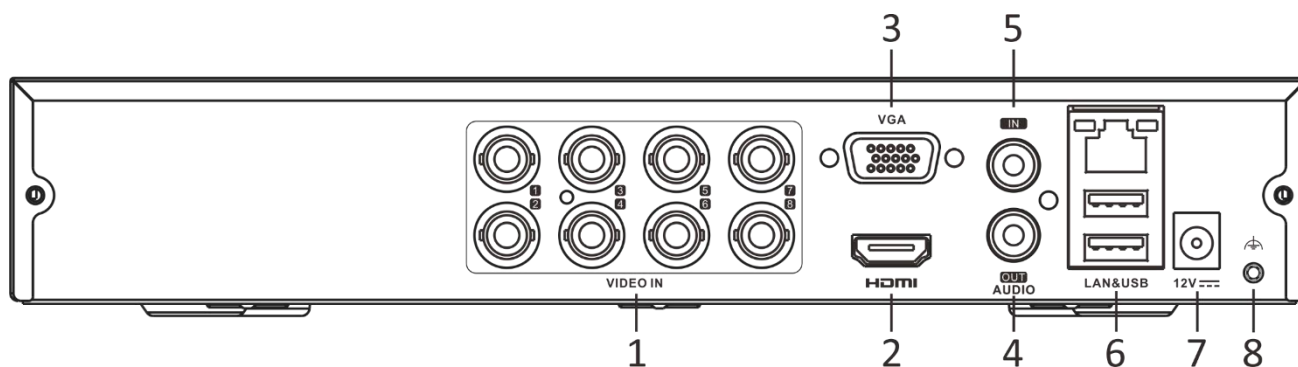

Physical Interface

No.	Description	No.	Description
1	Video and coaxial audio in	5	AUDIO IN, RCA connector
2	HDMI interface	6	LAN network interface and USB interface
3	VGA interface	7	12 VDC power input
4	AUDIO OUT, RCA connector	8	GND

Available Model

DVR-208G-M1

Headquarters

No.555 Qianmo Road, Binjiang District,
Hangzhou 310051, China
T +86-571-8807-5998
Technical Support: support@hikvision.com

Follow us on social media to get the latest product and solution information.

Hikvision

HikvisionHQ

HikvisionHQ

Hikvision_Global

Hikvision
Corporate Channel

hikvisionhq