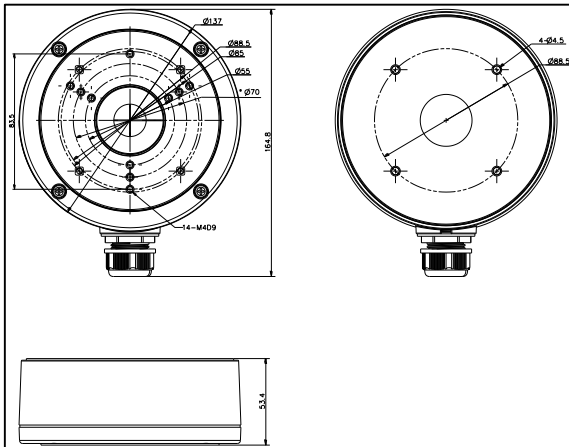

DS-1280ZJ-S

Junction Box for Dome Camera

Features:

- Aluminum alloy material with surface spray treatment
- Waterproof design
- Cable hole on bracket makes the feature better

Dimension:

Order Model:

DS-1280ZJ-S

Parameter:

Model	DS-1280ZJ-S
Parameters	Junction Box for Dome Camera
Appearance	Hikvision White
Material	Aluminum Alloy
Dimension	Φ 137 x 53.4x 164.8mm
Weight	527g

Notice:

- The bracket should be installed on flat wall
- Waterproof rubber is necessary for outdoor application
- The wall must be capable of supporting over 3 times as much as the total weight of the camera and the mount.
- The maximum load capacity of the bracket is **4.5KG**

Note: The actual bracket may vary from the picture above.