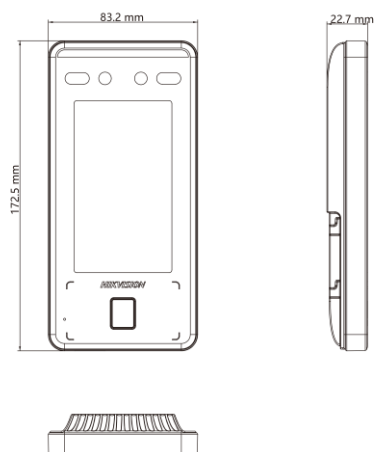

- Deep learning algorithm
- 4.3-inch capacitive touch screen, 2 MP wide-angle dual-lens
- 3,000 face capacity, 3,000 card capacity, 3,000 fingerprint capacity and 150,000 event capacity
- Multiple authentication modes, including face, fingerprint and card, etc.
- Face recognition duration < 0.2 s/User
- Supports mask wearing detection
- Connects to external access controller or Wiegand card reader via Wiegand protocol
- Two-way audio with client software, door station, indoor station, and main station
- Connects to secure door control unit via RS-485 protocol to avoid the door opening when the terminal is destroyed

▪ Specification

System	
Operating system	Linux
Display	
Screen size	4.3 inch
Operation method	Capacitive touch screen
Resolution	272 × 480
Video	
Lens	2
Resolution	2 MP (video stream: 720P)
Video standard	PAL (Default) and NTSC
Network	
Wired network	10 M/100 M self-adaptive
Wi-Fi	Support
Interface	
Network interface	1
Lock control	1
Exit button	1
Door contact input	1
TAMPER	1
RS-485	1
Wiegand	1
USB	1
Capacity	
Face capacity	3,000
Fingerprint capacity	3,000
Card capacity	3,000
Event capacity	150,000
Authentication	
Face recognition distance	> 2 m
Face recognition duration	< 0.2 s
Card type	M1 card
Function	
Live view	Support
Face anti-spoofing	Support
Hik-Connect	Support
Audio prompt	Support
General	
Built-in access controller	Yes
Power supply	12 VDC to 24 VDC, 2 A
Power consumption	≤ 10 W
Working temperature	-30 °C to 60 °C (-22 °F to 140 °F)
Protective level	IP65

Language

English, Spanish (South America), Arabic, Thai, Indonesian, Russian, Vietnamese, Portuguese (Brazil), Korean

▪ Available Model

DS-K1T341CMFW

▪ Dimension

Headquarters

No.555 Qianmo Road, Binjiang District,
Hangzhou 310051, China
T +86-571-8807-5998
www.hikvision.com