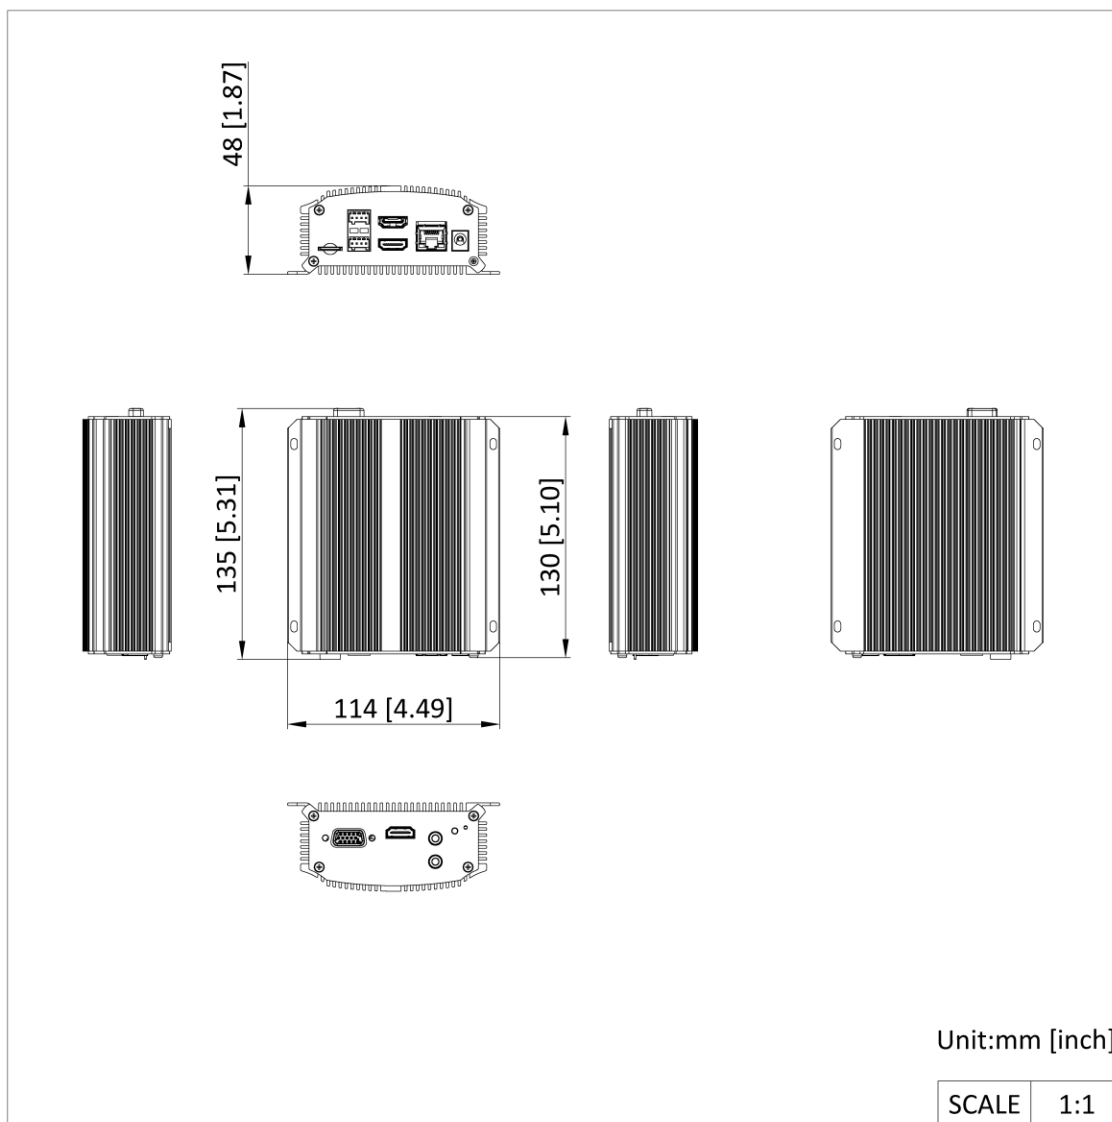

▪ Specification

Video and Audio	
HDMI Input	1-ch : 1024×768/60Hz、 1280×720/60Hz、 1280×1024/60Hz、 1600×1200/60Hz、 1920×1080/60Hz、 2560×1440/60Hz、 4K(3840×2160)/30Hz
VGA Input	1-ch : 1080P60、 UXGA (1600*1200) P60、 SXGA (1280*1024) P60、 1440*900P60、 1366*768P60、 720P60、 XGA (1024*768) P60、 800*600P60
Audio Input	1-ch, 3.5mm interface (2.0 Vp-p, 1 kΩ) (LINE IN)
Audio Output	1-ch, 3.5mm interface (Linear, 1 KΩ)
HDMI Loopback	1-ch
Two-Way Audio	1-ch, 3.5mm interface (2.0 Vp-p, 1 KΩ) (using the audio input)
Recording	
Video Compression	H.264/H.265
Frame Rate	1~25/30fps
Encoding Resolution	3840×2160 2960×1664 2560×1440 1920×1536 1920×1080 1280×720 Auto Custom
Video Bitrate	32 Kbps to 10 Mbps
Audio Compression	AAC,G711.a,G711.u
Network	
Network Protocol	TCP/IP, PPPoE, DHCP, DNS, DDNS, NTP, SADP, SMTP, RTSP, NFS, UPnP™, HTTPS, ONVIF profile,ISUP
Network Interface	1, RJ45 10/100 Mbps self-adaptive Ethernet interface
Auxiliary Interface	
SD Card	1 Micro SD card slot, support Micro SD card (Hot-swapping is not supported)
Capacity	16GB Up to 128 GB
Serial Interface	RS-485 (half-duplex)
Alarm In/Out	1/1
General	
Power Supply	12 VDC, 1.5 A
Consumption	≤ 24W
Working Temperature	-10 °C to +55 °C (+14 °F to +131 °F)
Working Humidity	10% to 90%
Dimension (W × D × H)	114 × 135 × 48 mm(4.5 × 5.3 × 1.9 inch)
Weight	≤ 0.5 kg (1.1 lb)

▪ Physical Interface

▪ **Available Model**

DS-6701HTHI-4K(STD)(B)

DS-6701HTHI-4K(NEU)(B)

▪ **Dimension**

See Far, Go Further

www.hikvision.com
support@hikvision.com