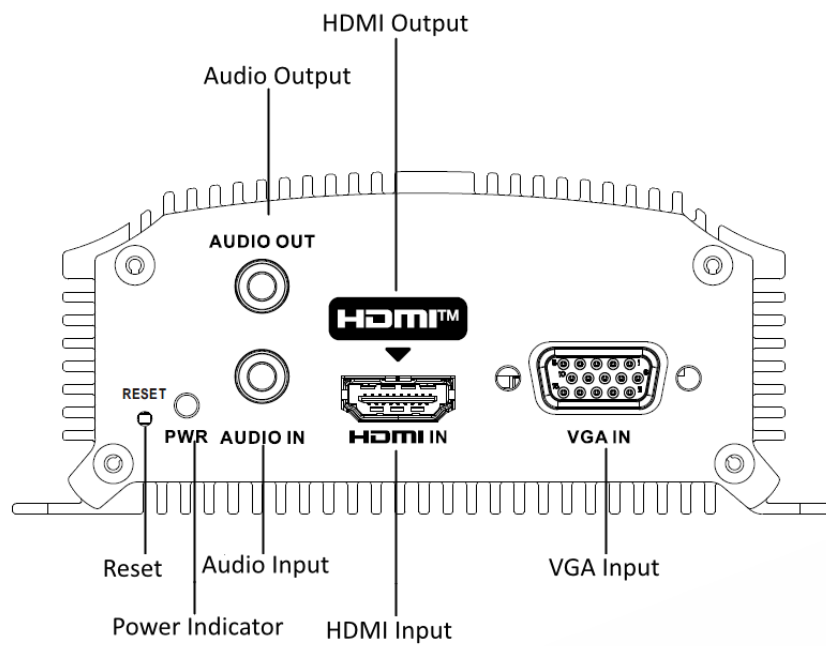

▪ **Available Model**

DS-6701HTHI-4K(STD)(B)

DS-6701HTHI-4K(NEU)(B)

▪ **Dimension**