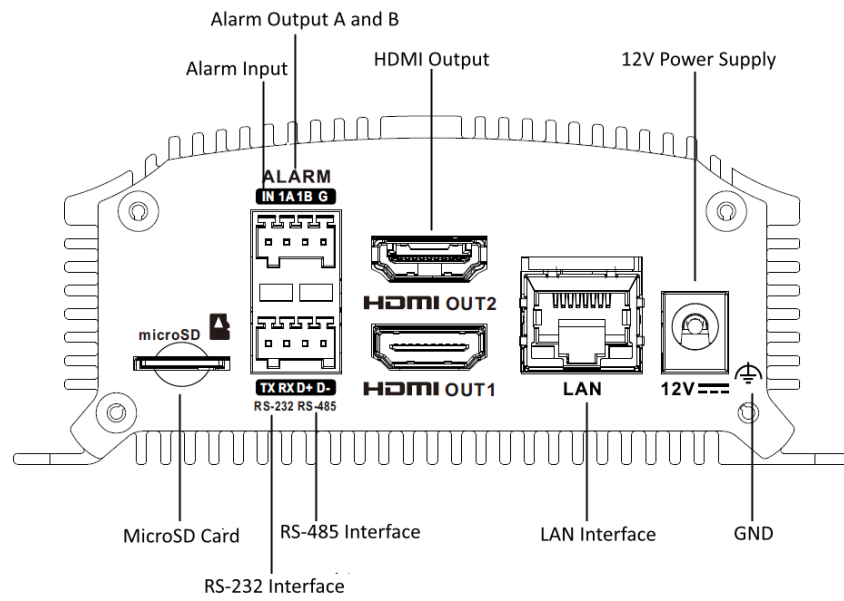

▪ **Available Model**

DS-6701HTHI-4K(STD)(B)

DS-6701HTHI-4K(NEU)(B)

▪ **Dimension**