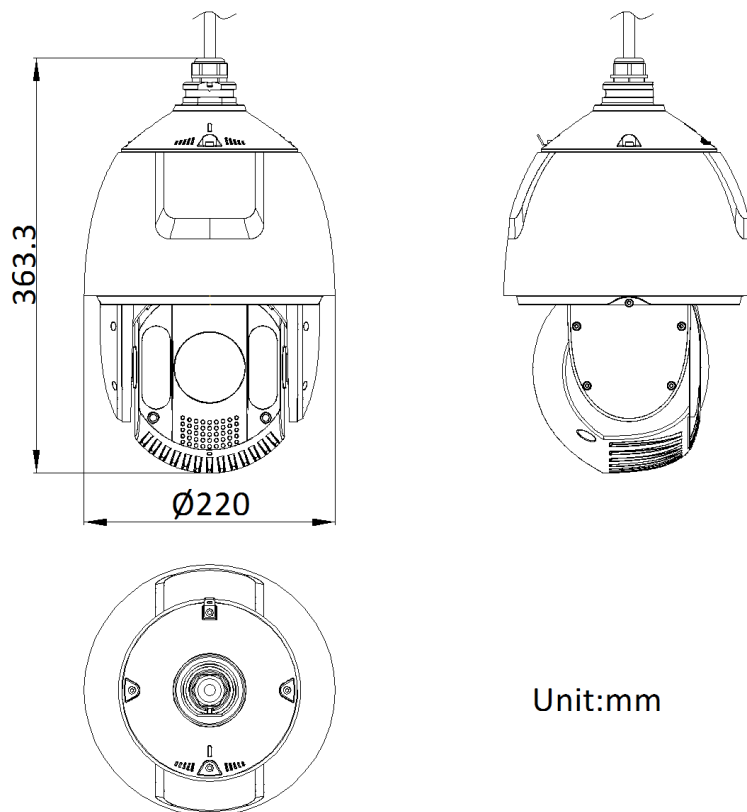

Environment

CE-RoHS (2011/65/EU); WEEE (2012/19/EU);
Reach (Regulation (EC) No 1907/2006)

▪ Available Model

DS-2DE7A825IW-AEB(T5)

▪ Dimension

▪ Accessory

▪ Included

DS-1602ZJ