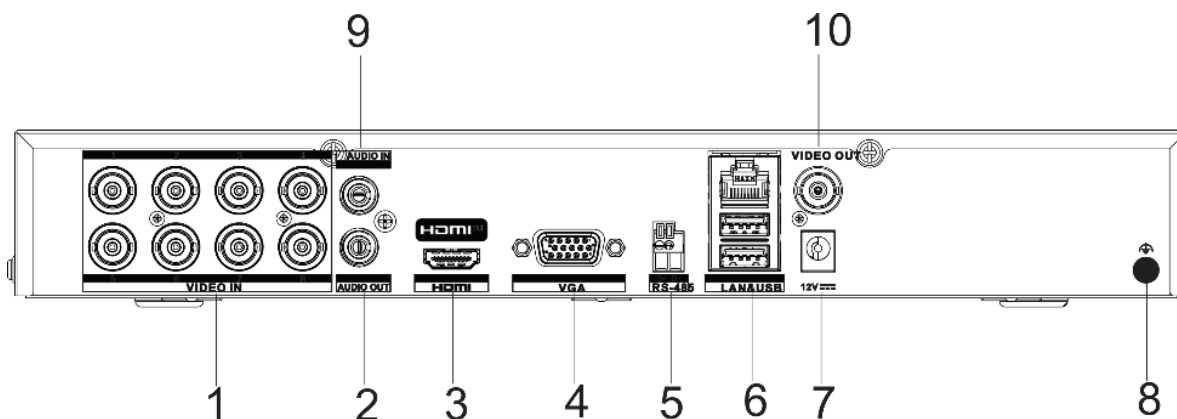

Physical Interface

No.	Description	No.	Description
1	Video in	6	LAN network interface and USB interface
2	Audio out	7	12 VDC power input
3	HDMI interface	8	GND
4	VGA interface	9	Audio in
5	RS-485 interface	10	Video out

Available Model

iDS-7208HUHI-M1/X

Headquarters

No.555 Qianmo Road, Binjiang District,
Hangzhou 310051, China
T +86-571-8807-5998
www.hikvision.com

Follow us on social media to get the latest product and solution information.

Hikvision

HikvisionHQ

HikvisionHQ

Hikvision_Global

Hikvision
Corporate Channel

hikvisionhq