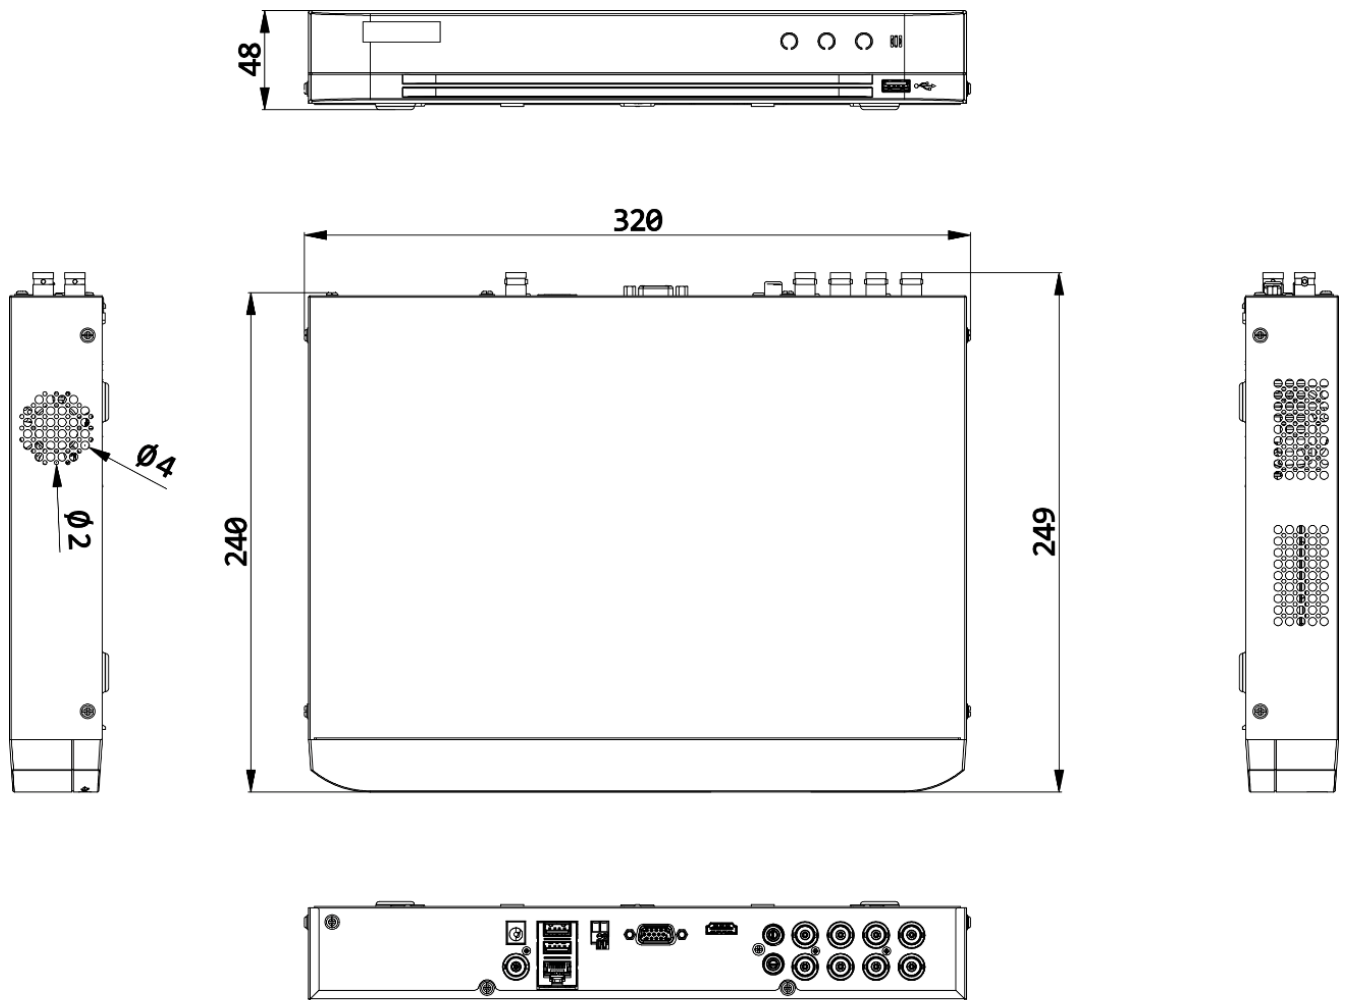

Consumption	≤ 24 W
Working Temperature	-10 °C to 55 °C (14 °F to 131 °F)
Working Humidity	10% to 90%
Dimension (W × D × H)	320 × 240 × 48 mm (12.6 × 9.4 × 1.9 inch)
Weight	≤ 2 kg (4.4 lb)

Dimension

scale/1:1;Unit/mm

Physical Interface

No.	Description	No.	Description
1	Video in	6	LAN network interface and USB interface
2	Audio out	7	12 VDC power input
3	HDMI interface	8	GND
4	VGA interface	9	Audio in
5	RS-485 interface	10	Video out