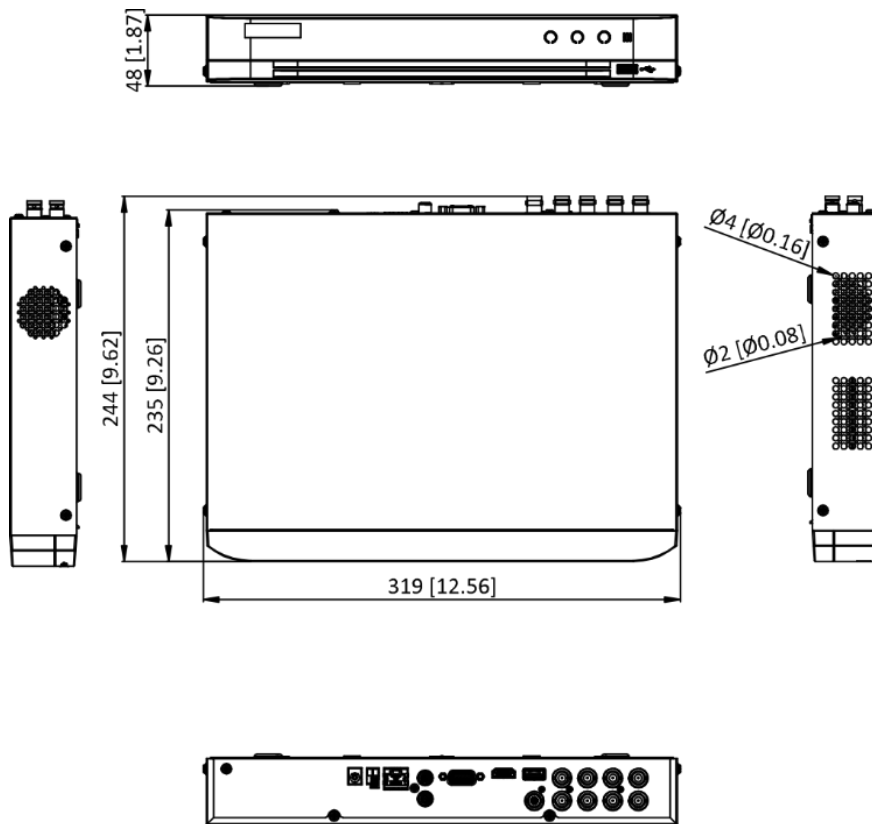

Compression and Recording

- H.265 Pro+ can be enabled to improve encoding efficiency and reduce data storage costs
- Recording at up to 3K / 5 MP Lite resolution

Storage and Playback

- 1 SATA interface (up to 10 TB capacity)
- Smart search for efficient playback

Dimension

Unit:mm [inch]

SCALE 1:1

Physical Interface

No.	Description	No.	Description
1	VIDEO IN	7	AUDIO IN, RCA connector
2	USB interface	8	LAN network interface
3	VIDEO OUT	9	RS-485 serial interface
4	HDMI interface	10	12 VDC power input
5	VGA interface	11	GND
6	AUDIO OUT, RCA connector		