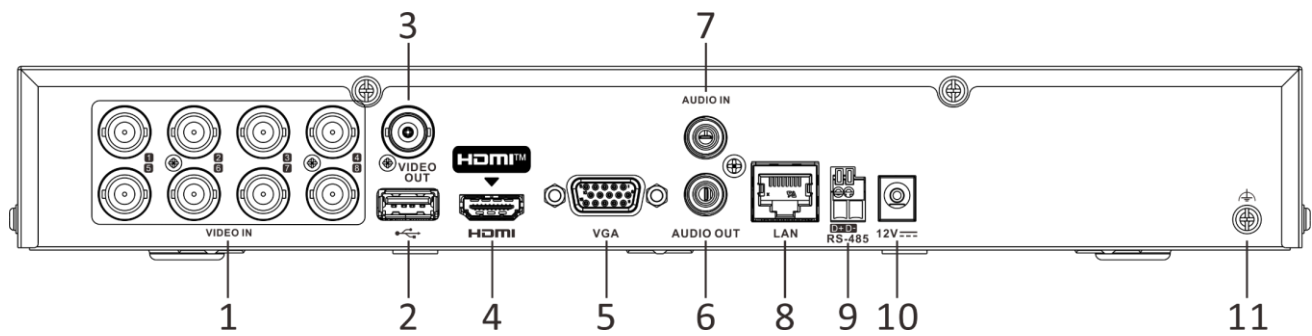

Synchronous playback	8-ch
Network	
Remote Connection	64
Total Bandwidth	96 Mbps
Network Protocol	TCP/IP, PPPoE, DHCP, Hik-Connect, DNS, DDNS, NTP, SADP, NFS, iSCSI, UPnP™, HTTPS, ONVIF
Network Interface	1, RJ45 10/100 Mbps self-adaptive Ethernet interface
Wi-Fi	Connectable to Wi-Fi network by Wi-Fi dongle through USB interface
Auxiliary Interface	
Serial Interface	RS-485 (half-duplex)
SATA	1 SATA interface, up to 10 TB capacity for each disk
Alarm In/Out	N/A (optional to support)
USB Interface	Front panel: 1 × USB 2.0; Rear panel: 1 × USB 2.0
General	
Power Supply	12 VDC, 1.5 A
Consumption	≤ 18 W (without HDD)
Working Temperature	-10 °C to + 55 °C (14 °F to 131 °F)
Working Humidity	10% to 90%
Dimension (W × D × H)	315 × 242 × 45 mm (12.4 × 9.5 × 1.8 inch)
Weight	≤ 1.78 kg (3.9 lb) (without HDD)

Dimension

Unit:mm [inch]

SCALE 1:1

Physical Interface

No.	Description	No.	Description
1	VIDEO IN	7	AUDIO IN, RCA connector
2	USB interface	8	LAN network interface
3	VIDEO OUT	9	RS-485 serial interface
4	HDMI interface	10	12 VDC power input
5	VGA interface	11	GND
6	AUDIO OUT, RCA connector		