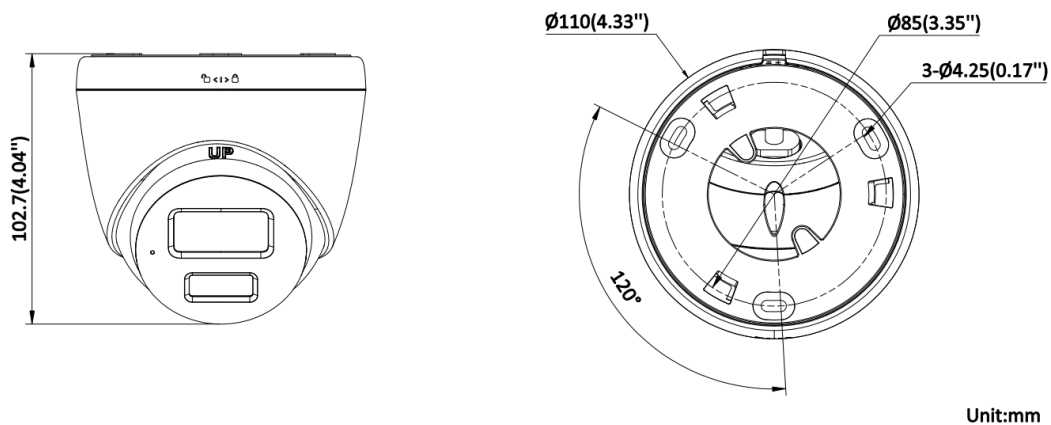

▪ Specification

Camera	
Image Sensor	3K CMOS
Max. Resolution	2960 (H) × 1665 (V)
Min. Illumination	0.01 Lux @(F2.0, AGC ON), 0 Lux with White Light
Shutter Time	PAL: 1/12.5 s to 1/50,000 s, NTSC: 1/15 s to 1/50,000 s
Day & Night	ICR
Angle Adjustment	Pan: 0° to 360°, Tilt: 0° to 75°, Rotate: 0° to 360°
Signal System	PAL/NTSC
Lens	
Lens Type	2.8 mm, 3.6 mm fixed lens
Focal Length & FOV	2.8 mm, horizontal FOV: 112°, vertical FOV: 62°, diagonal FOV: 131°; 3.6 mm, horizontal FOV: 92°, vertical FOV: 48°, diagonal FOV: 112°
Lens Mount	M12
Microphone	
Pickup Distance	In a radius of up to 5 m
Amount	1
Speaker	
Rated Power	2 W
Speaker Range	In a radius of up to 5 m
Illuminator	
Supplement Light Type	IR, White Light
Supplement Light Range	IR: Up to 40 m, White Light: Up to 40 m
Image	
Image Settings	Anti-banding, Brightness, Sharpness, Smart IR
Frame Rate	TVI: 3K @10 fps/12.5 fps/20 fps/25 fps, 4 MP @25 fps/30 fps, 1080P @25 fps/30 fps
Day/Night Mode	Auto/Color/BW (Black and White)
Wide Dynamic Range (WDR)	Digital WDR
Image Enhancement	DWDR, BLC, HLC, Global, HLS
Noise Reduction	2D DNR
White Balance	Auto, Manual
Audio	
Audio Function	Echo Cancellation, AI Noise Reduction, Automatic Gain Control
Interface	
Video Output	1 HD analog output

General	
Power	12 VDC \pm 25%, max.6.4 W
Material	Main body: Metal; Enclosure: Plastic
Dimension	\varnothing 110 mm \times 102.7 mm (\varnothing 4.33" \times 4.04")
Weight	Approx. 370 g (0.81 lb.)
Operating Condition	-40 °C to 60 °C (-40 °F to 140 °F). Humidity 90% or less (non-condensing)
Communication	HIKVISION-C
Language	English
Approval	
Protection	IP67

▪ Available Model

THC-T257-LTS(2.8mm)

THC-T257-LTS(3.6mm)

▪ Dimension

▪ Accessory

▪ Optional

DS-1272ZJ-110-TRS Wall mount	DS-1275ZJ-SUS Vertical pole mount	DS-1276ZJ-SUS Corner mount	DS-1280ZJ-S Junction box	DS-1281ZJ-S Inclined ceiling mount
---------------------------------	--------------------------------------	-------------------------------	-----------------------------	--