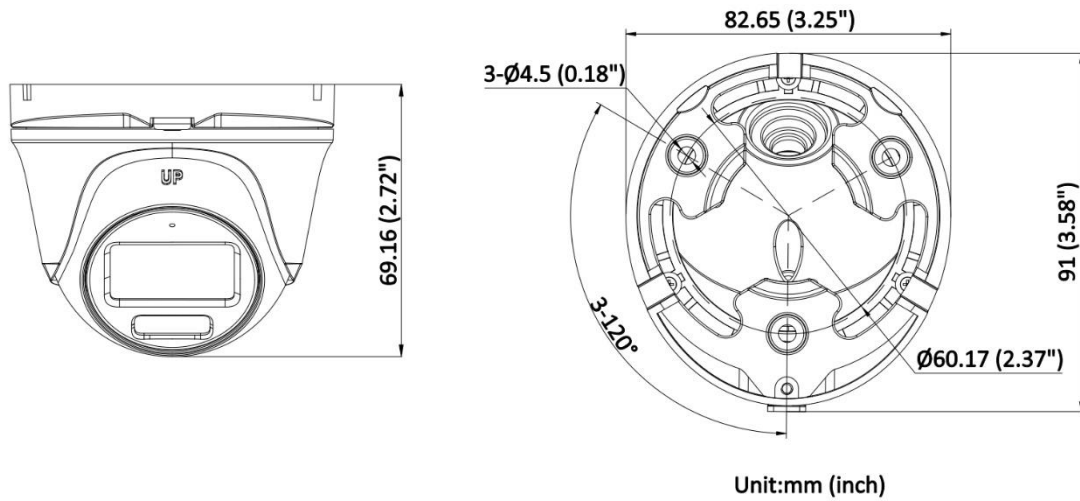

## ▪ Specification

<b>Camera</b>	
Image Sensor	2 MP CMOS
Max. Resolution	1920 (H) × 1080 (V)
Min. Illumination	0.001 Lux @ (F1.0, AGC ON), 0 Lux with white light
Shutter Time	PAL: 1/25 s to 1/50,000 s; NTSC: 1/30 s to 1/50,000 s
Angle Adjustment	Pan: 0° to 360°, Tilt: 0° to 75°, Rotate: 0° to 360°
Signal System	PAL/NTSC
<b>Lens</b>	
Lens Type	2.8 mm, 3.6 mm fixed focal lens
Focal Length & FOV	2.8 mm, horizontal FOV: 105°, vertical FOV: 55°, diagonal FOV: 125° 3.6 mm, horizontal FOV: 84°, vertical FOV: 45°, diagonal FOV: 99°
Lens Mount	M12
<b>Illuminator</b>	
Supplement Light Type	White Light
Supplement Light Range	Up to 20 m
Smart Supplement Light	Yes
<b>Image</b>	
Image Parameters Switch	STD/HIGH-SAT/HIGHLIGHT
Image Settings	Brightness, Sharpness, Anti-banding, AGC
Frame Rate	TVI: 1080p @25 fps/30 fps CVI: 1080p @25 fps/30 fps AHD: 1080p @25 fps/30 fps CVBS: PAL/NTSC
Day/Night Mode	Color
Wide Dynamic Range (WDR)	Digital WDR
Image Enhancement	DWDR, BLC, HLC, Global
Noise Reduction	3D DNR/2D DNR
White Balance	Auto, Manual
<b>Interface</b>	
Video Output	Switchable TVI/AHD/CVI/CVBS
Alarm	Solid Light Alarm (White Light)
<b>General</b>	
Material	Metal
Power	12 VDC ± 25%, max. 2 W, *You are recommended to use one power adapter to supply the power for one camera.
Dimension	Ø60.17 mm × 69.16 mm (Ø2.37" × 2.72")
Weight	Approx. 243 g (0.54 lb.)
Operating Condition	-40 °C to 60 °C (-40 °F to 140 °F). Humidity: 90% or less (non-condensing)
Communication	HIKVISION-C
Language	English
<b>Approval</b>	
Protection	IP66

▪ **Available Model**

THC-T129-MS (2.8/3.6 mm)

▪ **Dimension**

▪ **Accessory**

▪ **Optional**

DS-1276ZJ-SUS Corner mount	DS-1280ZJ-XS Junction Box	DS-1275ZJ-SUS Vertical Pole Mount	DS-1272ZJ-110-TRS Wall Mount