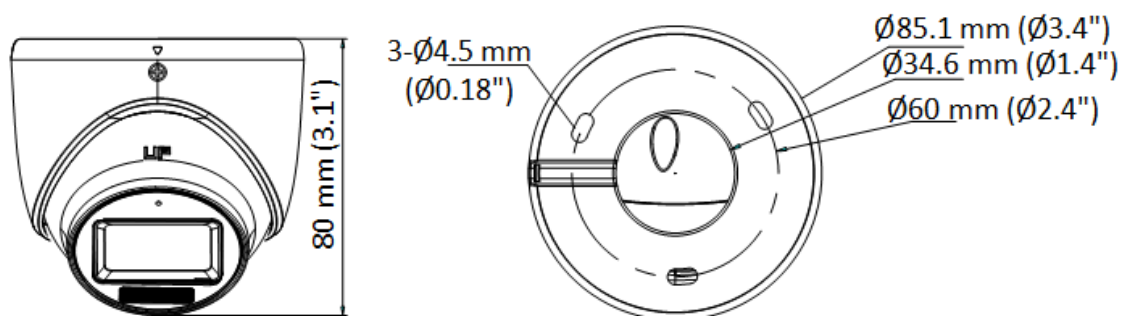

▪ **Available Model**

- DS-2CE76K0T-LMFS(2.8mm)
- DS-2CE76K0T-LMFS(3.6mm)
- DS-2CE76K0T-LMFS(2.8mm)/SKD
- DS-2CE76K0T-LMFS(3.6mm)/SKD

▪ **Dimension**

▪ **Accessory**

▪ **Optional**

DS-1275ZJ-SUS Vertical Pole Mount	DS-1272ZJ-110-TRS Wall Mount	DS-1276ZJ-SUS Corner Mount	DS-1280ZJ-XS Junction Box