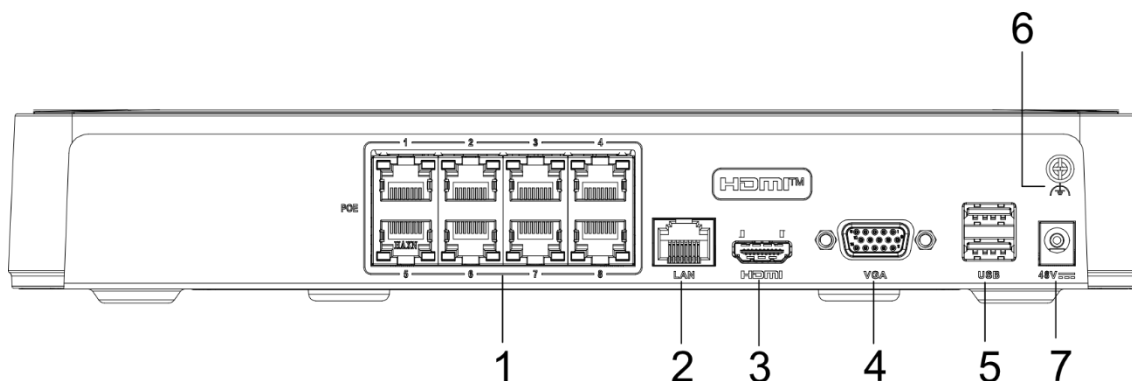

Network & Ethernet Access

- 8 independent PoE network interfaces
- 1 self-adaptive 10/100 Mbps Ethernet interface
- HiLookVision for easy network management

▪ Specification

Video and Audio	
IP Video Input	8-ch Up to 6 MP resolution
Incoming Bandwidth	60 Mbps
Outgoing Bandwidth	60 Mbps
HDMI Output	1-ch, 1920 × 1080p/60 Hz, 1600 × 1200/60 Hz, 1280 × 1024/60 Hz, 1280 × 720/60 Hz
VGA Output	1-ch, 1920 × 1080p/60 Hz, 1600 × 1200/60 Hz, 1280 × 1024/60 Hz, 1280 × 720/60 Hz
Video Output Mode	HDMI/VGA simultaneous output
Decoding	
Decoding Format	H.265+/H.265/ H.264+/H.264
Recording Resolution	6 MP/4 MP/3 MP/1080p/UXGA /720p/VGA/4CIF/DCIF/ 2CIF/CIF/QCIF
Synchronous playback	4-ch
Decoding Capability	4-ch@1080p (30 fps) or 2-ch@4 MP (30 fps) or 1-ch@6 MP (30 fps)
Stream Type	Video, Video & Audio
Network	
Remote Connection	16
Network Protocol	TCP/IP, DHCP, HiLookVision, DNS, DDNS, NTP, SADP, SMTP, UPnP™
Network Interface	1, RJ-45 10/100Mbps self-adaptive Ethernet interface
PoE	
Interface	8, RJ-45 10/100 Mbps self-adaptive Ethernet interface
Power	≤ 75 W
Standard	IEEE 802.3 af/at
Auxiliary Interface	
SATA	1 SATA interface
Capacity	Up to 6 TB capacity for each disk
Alarm In/Out	N/A
USB Interface	Rear panel: 2 × USB 2.0
General	
Power Supply	48 VDC, 1.8 A
Consumption	≤ 10 W (without HDD and PoE off)
Working Temperature	-10 °C to 55 °C (14 °F to 131 °F)
Working Humidity	10% to 90%
Dimension (W × D × H)	285 × 210 × 48 mm(11.2" × 8.3" × 1.9")
Weight	≤ 1 kg (without HDD, 2.2 lb.)

Certification

CE

EN50130-4, EN 61000-3-2, EN 61000-3-3

Dimension

scale/1:1;Unit/mm

Physical Interface

No.	Description	No.	Description
1	Network interfaces with PoE function	5	USB interfaces
2	LAN network interface	6	GND
3	HDMI interface	7	Power supply
4	VGA interface		