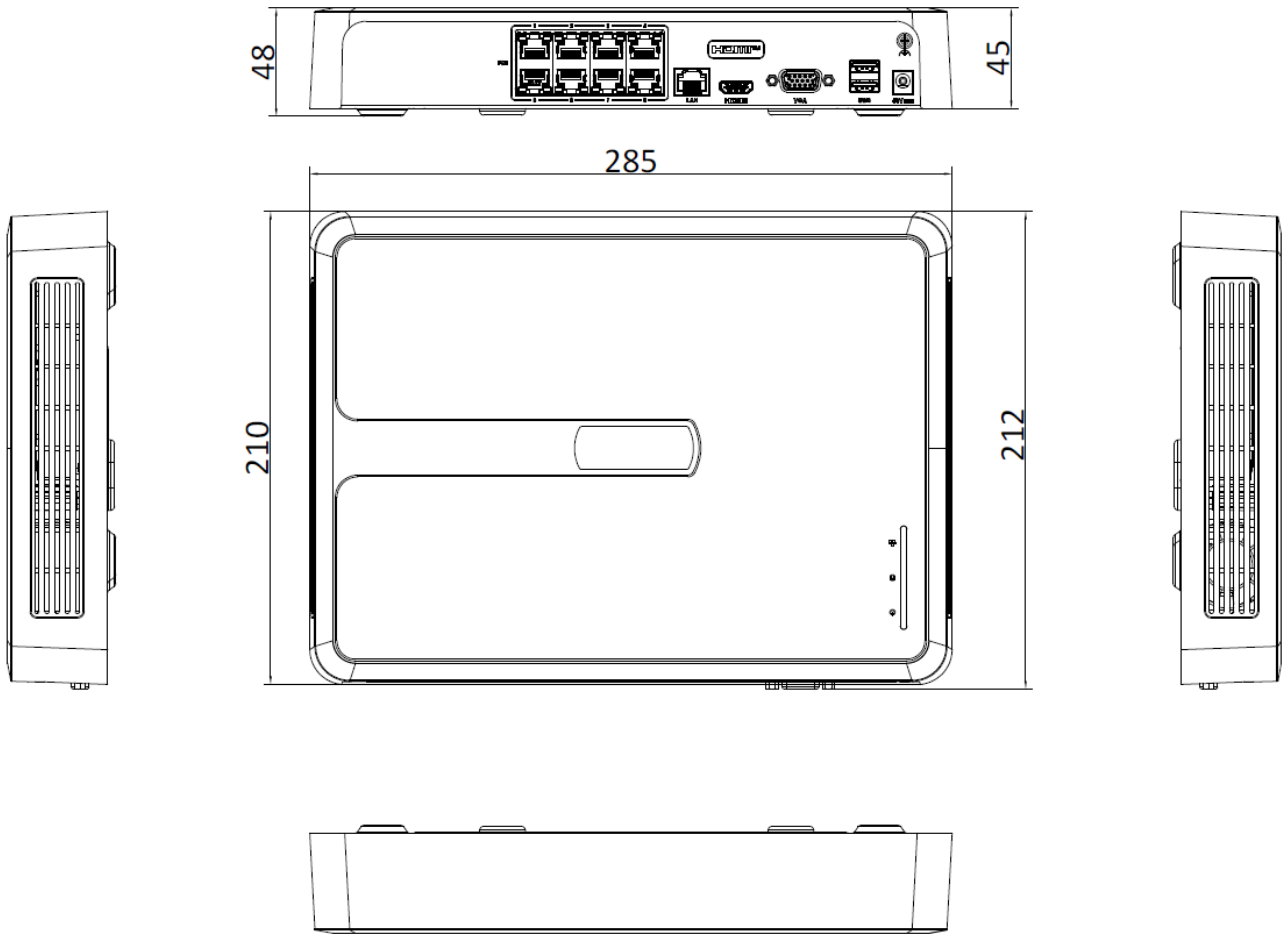

Network & Ethernet Access

- 8 independent PoE network interfaces
- 1 self-adaptive 10/100 Mbps Ethernet interface
- HiLookVision for easy network management

▪ Specification

Video and Audio	
IP Video Input	8-ch Up to 6 MP resolution
Incoming Bandwidth	60 Mbps
Outgoing Bandwidth	60 Mbps
HDMI Output	1-ch, 1920 × 1080p/60 Hz, 1600 × 1200/60 Hz, 1280 × 1024/60 Hz, 1280 × 720/60 Hz
VGA Output	1-ch, 1920 × 1080p/60 Hz, 1600 × 1200/60 Hz, 1280 × 1024/60 Hz, 1280 × 720/60 Hz
Video Output Mode	HDMI/VGA simultaneous output
Decoding	
Decoding Format	H.265+/H.265/ H.264+/H.264
Recording Resolution	6 MP/4 MP/3 MP/1080p/UXGA /720p/VGA/4CIF/DCIF/ 2CIF/CIF/QCIF
Synchronous playback	4-ch
Decoding Capability	4-ch@1080p (30 fps) or 2-ch@4 MP (30 fps) or 1-ch@6 MP (30 fps)
Stream Type	Video, Video & Audio
Network	
Remote Connection	16
Network Protocol	TCP/IP, DHCP, HiLookVision, DNS, DDNS, NTP, SADP, SMTP, UPnP™
Network Interface	1, RJ-45 10/100Mbps self-adaptive Ethernet interface
PoE	
Interface	8, RJ-45 10/100 Mbps self-adaptive Ethernet interface
Power	≤ 75 W
Standard	IEEE 802.3 af/at
Auxiliary Interface	
SATA	1 SATA interface
Capacity	Up to 6 TB capacity for each disk
Alarm In/Out	N/A
USB Interface	Rear panel: 2 × USB 2.0
General	
Power Supply	48 VDC, 1.8 A
Consumption	≤ 10 W (without HDD and PoE off)
Working Temperature	-10 °C to 55 °C (14 °F to 131 °F)
Working Humidity	10% to 90%
Dimension (W × D × H)	285 × 210 × 48 mm(11.2" × 8.3" × 1.9")
Weight	≤ 1 kg (without HDD, 2.2 lb.)

Certification

CE

EN50130-4, EN 61000-3-2, EN 61000-3-3

Dimension

scale/1:1;Unit/mm

Physical Interface

No.	Description	No.	Description
1	Network interfaces with PoE function	5	USB interfaces
2	LAN network interface	6	GND
3	HDMI interface	7	Power supply
4	VGA interface		