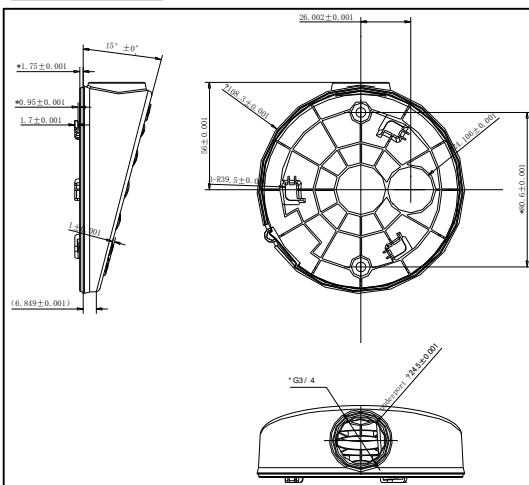

DS-1281ZJ-DM27

Inclined Ceiling Mount Bracket for Dome Camera

Features:

- Enhanced plastic material
- Inclined ceiling mount bracket for dome camera.
- Cable hole on bracket makes the feature better

Dimension:

Note: The actual bracket may vary from the picture above.

Order Model:

DS-1281ZJ-DM27

Parameter:

Model	DS-1281ZJ-DM27
Parameters	Inclined Ceiling Mount Bracket for Dome Camera
Appearance	Hikvision White
Material	Plastic
Dimension	111.8×40.5×108.3mm
Weight	45.8g

Notice:

- The bracket should be installed on flat wall
- Waterproof rubber is necessary for outdoor application
- The wall must be capable of supporting over 3 times as much as the total weight of the camera and the mount.
- The maximum load capacity of the bracket is **4.5KG**