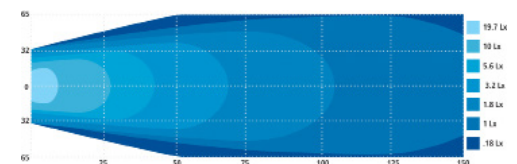

Beam Pattern

T 800-635-5900 | orders@eccogroup.com