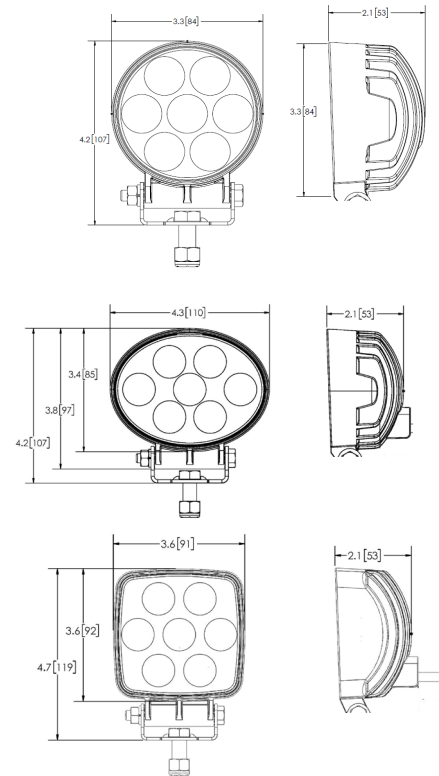

WORKLAMPS

EW2110 Series LED Worklamps

The EW2110 Series worklamp offers a long maintenance-free life expectancy coupled with a compact footprint, allowing limitless fit-and-forget mounting options. With 950 plus raw lumens, the flood beams deliver effective and safe coverage in the vehicle work area. With 12-80 voltage range, these worklamps will meet all of your vehicle worklamp lighting needs.

Models

PART NO.	FORM	VOLTAGE	AMPS	RAW LUMENS	TYPE	CONNECTION
EW2110	Round	12-80	1.8	1000	Flood	Standard
EW2111	Oval	12-80	1.2	950	Flood	Standard
EW2111-DEU	Oval	12-80	1.2	950	Flood	Deutsch
EW2112	Square	12-80	1.6	1000	Flood	Standard
EW2112-DEU	Square	12-80	1.6	1000	Flood	Deutsch

Features and Benefits

- Seven 1-watt LEDs
- 12-80 VDC
- Compact design
- Aluminum heatsink housing
- Polycarbonate lens
- Zinc plated steel mounting bracket

Beam Pattern

T 800-635-5900 | orders@eccogroup.com