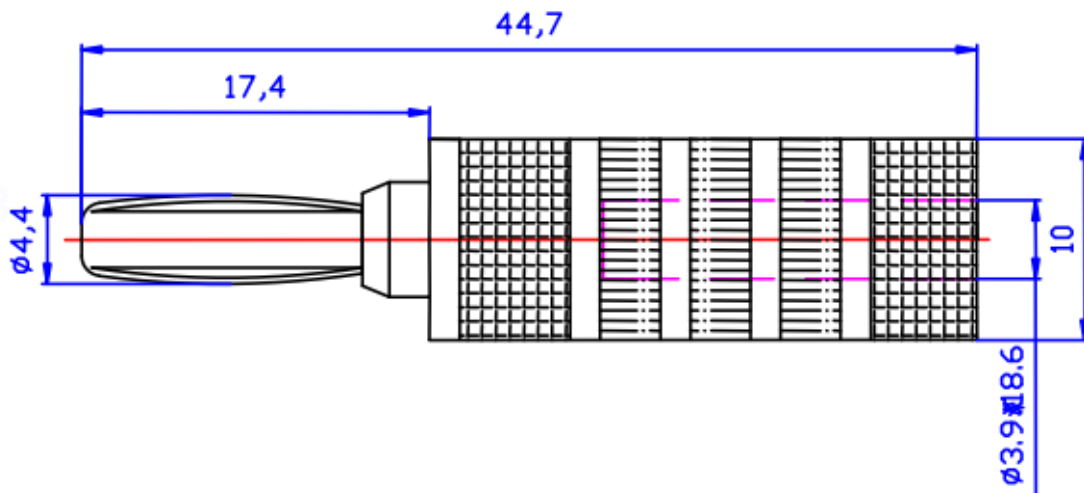

4mm Banana Plug

Modelo: EP-BSCR

Specifications:

Gender: male
Wire size: max. 12 AWG
Wiring: Self-installation

Features:

- * Premium speaker wire banana plug
- * Connect to speaker wire with the single screw compression locking system for easy hookup
- * Color coded to indicate polarity
- * Wide base minimizes shorting for maximum signal transfer
- * Clean speaker wire connection eliminates exposed wire strands

Diagram

No.	Designation	Material
1	Body	Brass
2	Spring	Steel
3	Surface	Gold plated