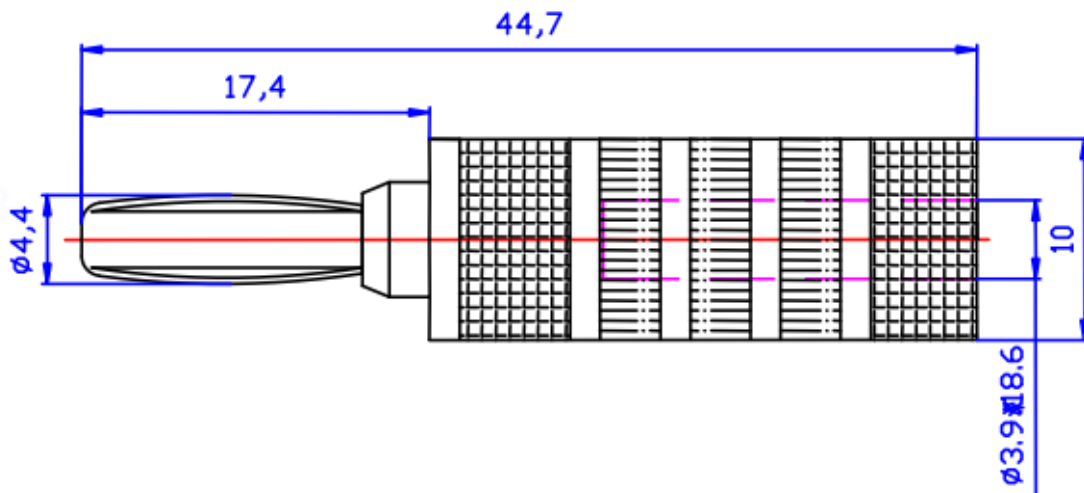

Diagram

No.	Designation	Material
1	Body	Brass
2	Spring	Steel
3	Surface	Gold plated